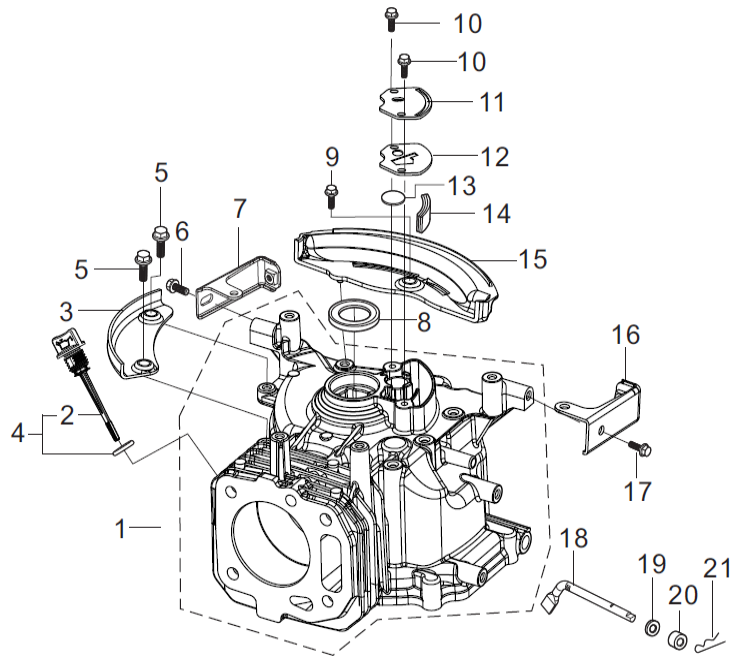

Crankcase

REF. NO.	DESCRIPTION	PART NO.	QTY
1	Sub Assembly, Crankcase	A201574	1
2	Dipstick, Oil	A201575	1
3	Shield, Crankcase Side	A201576	1
4	Sub Assembly, Dipstick Oil	A201577	2
5	Bolt, Side Shield Flange	A201578	1
6	Bolt, Right Tank Bracket	A201579	1
7	Bracket, Fuel Tank Right	A201580	1
8	Seal, Oil	A201581	1
9	Bolt, Rear Shield	A201582	1
10	Bolt, Breather Bracket	A201583	2
11	Plate, Breather Cover	A201584	1
12	Gasket, Breather Cover	A201585	1
13	Retainer, Breather	A201586	1
14	Element, Breather	A201587	1
15	Shield, Crankcase Rear	A201588	1
16	Bracket, Fuel Tank Left	A201589	1
17	Bolt, Left Tank Bracket	A201590	1
18	Arm, Governor	A201591	1
19	Washer, 6x13x1	A201256	1
20	Seal, Oil 6x11x4	A201257	1
21	Pin, Governor	A201258	1