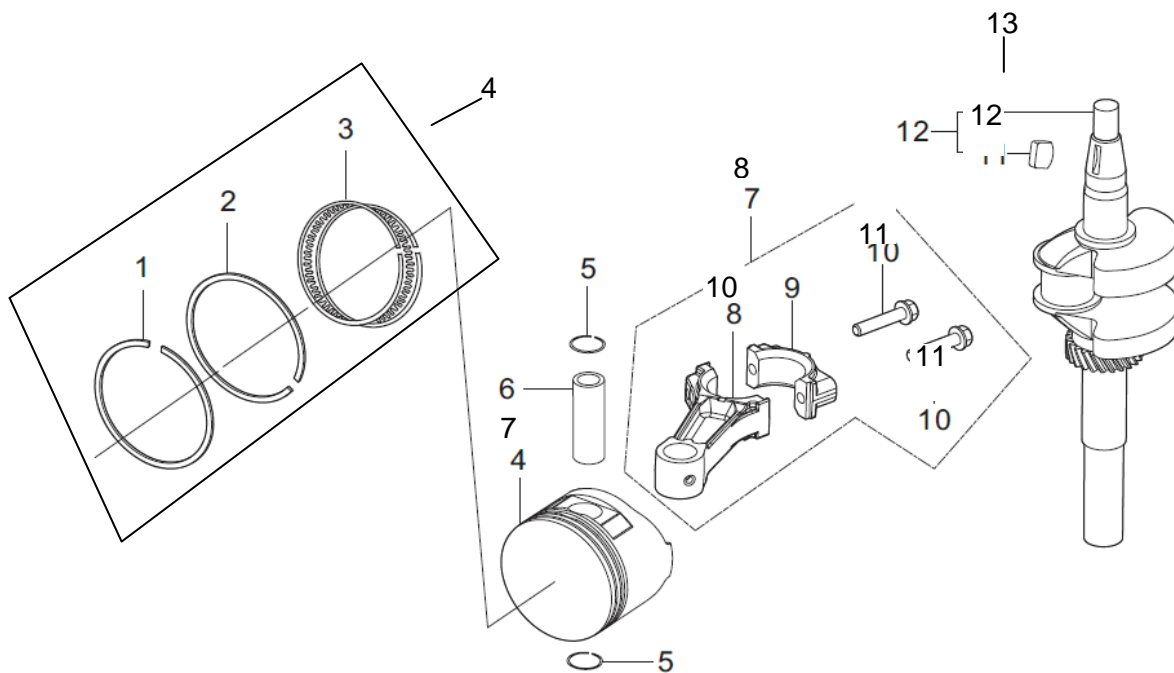

Crankshaft / Piston

REF. NO.	DESCRIPTION	PART NO.	QTY
1	Ring, Piston - 1	A201608*	1
2	Ring, Piston - 2	A201609*	1
3	Ring Set, Oil	A201610*	1
4	Ring Set, Piston	A201611	1
5	Clip, Piston Pin	A201612	2
6	Pin, Piston	A201613	1
7	Piston	A201614	1
8	ASM, Connecting Rod	A201615	1
9	Cap, Rod	A201616*	1
10	Rod, Connecting	A201750*	1
11	Bolt, Rod	A201617*	2
12	Key, Flywheel	A201618	1
13	ASM, Crankshaft	A201619	1

* Part is available through higher level assembly; not stocked individually