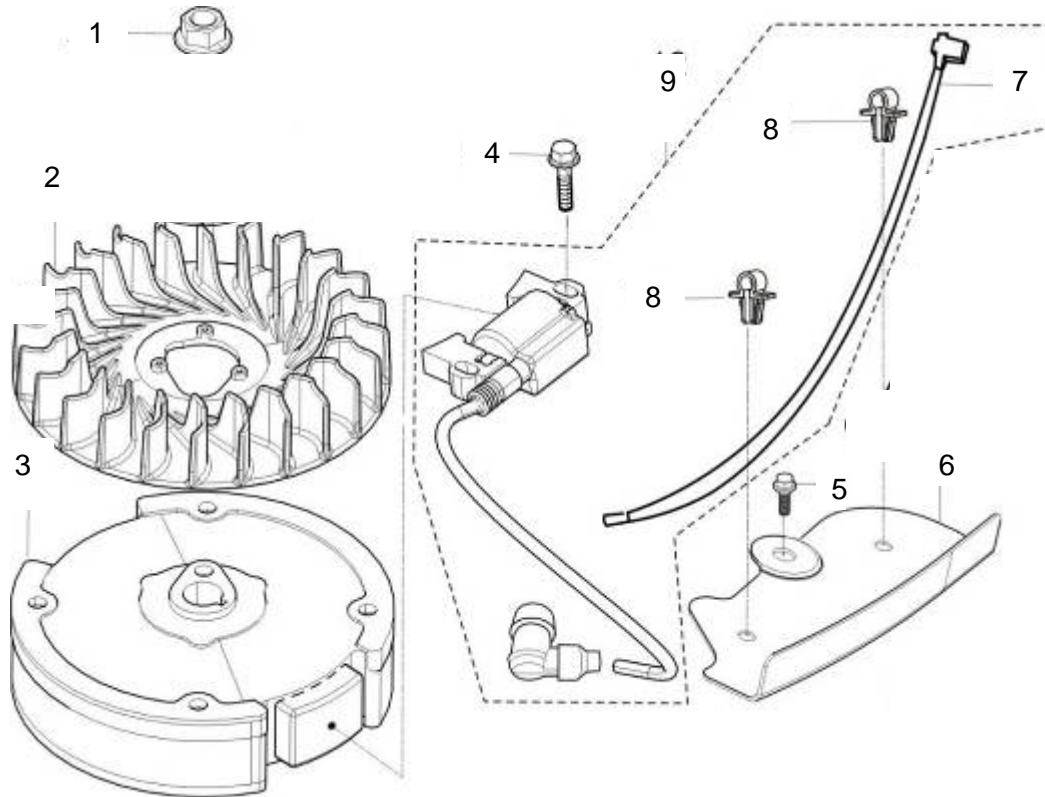

* Part is available through higher level assembly; not stocked individually

Recoil Starter

REF. NO.	DESCRIPTION	PART NO.	QTY
1	Rope, Starter	A201640*	1
2	Handle, Starter	A201641*	1
3	Housing, Starter	A201642*	1
4	Spring, Starter	A201643*	1
5	Sheave, Starter	A201644*	1
6	Clip, Cable Cover	A201645*	1
7	Pawl Spring, Starter	A201646*	2
8	Pawl, Starter	A201647*	2
9	Spring, Retention	A201648*	1
10	Spacer	A201649*	1
11	Cover, Drive	A201650*	1
12	Bolt, Shoulder	A201651*	1
13	Nut, Recoil Cover	A201652	3
14	ASM, Recoil Starter	A201653	1

* Part is available through higher level assembly; not stocked individually

Carburetor

Carburetor – cont.

REF. NO.	DESCRIPTION	PART NO.	QTY
1	Gasket, Insulator	A201654*	1
2	Spacer, Gasket	A201655*	2
3	Gasket, Carburetor	A201656*	3
4	Heat Shield, Carburetor	A201657*	1
5	ASM, Carburetor	A201658	1
6	Kit, Carburetor Gasket	A201659	1
7	ASM, Throttle Shaft	A201660*	1
8	Ring, Seal	A201661*	1
9	Screw, Air Purge	A201662*	1
10	Spring, Tension	A201663*	1
11	Screw, Air Adjustment	A201664*	1
12	Nozzle, Main	A201665*	1
13	Nozzle, Jet	A201666*	1
14	Float	A201667*	1
15	Valve, Float	A201668*	1
16	Spring, Float	A201669*	1
17	Pin, Fulcrum	A201670*	1
18	Body, Carburetor	A201671*	1
19	Fitting, Primer Inlet	A201672*	1
20	Fitting, Fuel Inlet	A201673*	1
21	Gasket, Float Bowl	A201674*	1
22	Bowl, Float	A201675*	1
23	Gasket, Drain Plug	A201676*	1
24	Plug, Drain	A201677*	1
25	Gasket, Bowl Retainer	A201678*	1
26	Retainer, Bowl	A201679*	1
27	Bulb, Primer	A201680*	1
28	Body, Primer	A201681*	1
29	Line, Primer Fuel	A201682*	1
30	ASM, Primer Bulb	A201683	1
31	Clip, Fuel Line	A201684*	2

* Part is available through higher level assembly; not stocked individually

Flywheel / Ignition

REF. NO.	DESCRIPTION	PART NO.	QTY
1	Nut, Flywheel	A201685	1
2	Fan, Flywheel	A201686	1
3	Flywheel	A201687	1
4	Bolt, Flange	A201688	2
5	Bolt, Crankcase Shield	A201689	1
6	Shield, Crankcase Side	A201690	1
7	Lead, Low Tension	A201693*	1
8	Clip, Wire	A201694*	2
9	Coil, Ignition	A201698	1