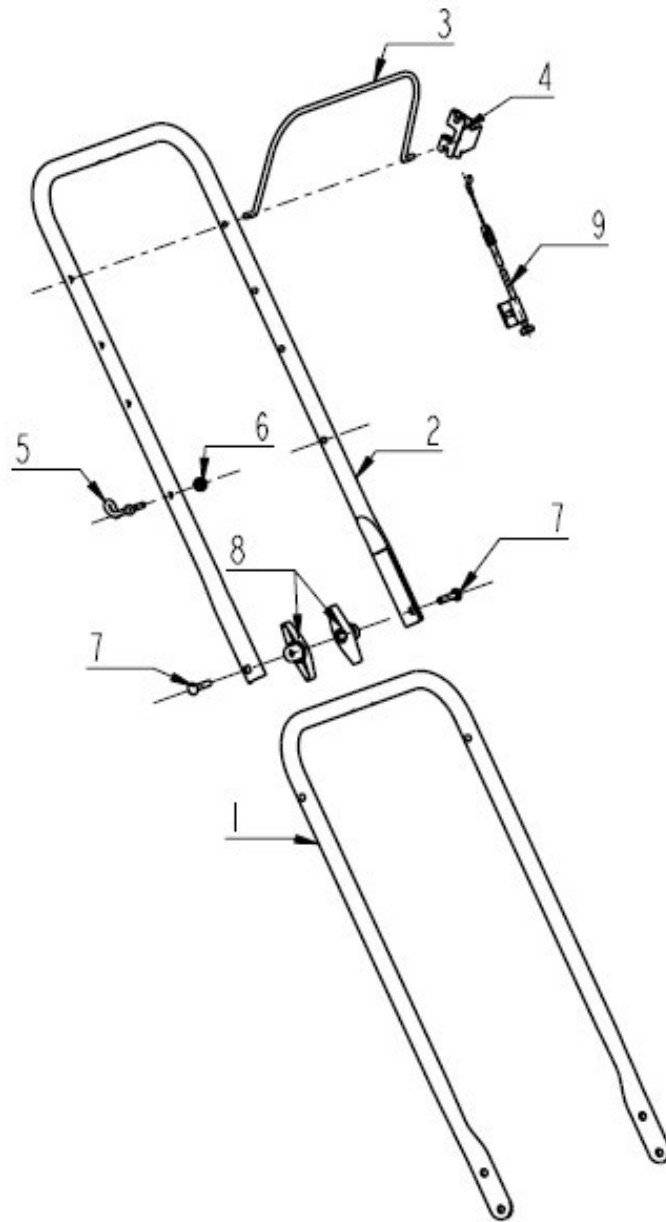

Top Level Assembly

REF. NO.	DESCRIPTION	PART NO.	QTY
1	Engine – Top Level Assembly	See Page 4	1
2	Handle Assembly	See Page 5	1
3	Frame Assembly	See Page 6	1
4	Blade Assembly	See Page 7	1
5	Wheel Assembly	See Page 8	4

Engine – Top Level Assembly

REF. NO.	DESCRIPTION	PART NO.	QTY
1	Engine Sub - Assembly	-----	1
1.1	Engine, RATO 139cc Vertical	A200362	1
1.2	Engine, Kohler (Carb) 149cc Vertical	A200363	1
1.3	Oil Hang Tag - Oil Dipstick	A100979*	1
1.4	Oil Hang Tag - Fuel Tank	A101015*	1
2	Kit, Engine Mounting Bolt	A200823	1
2.1	Nut, M8	A200524*	3
2.2	Spring Washer, M8	A200514*	3
2.3	Flat Washer, M8	A200506*	6
2.4	Spacer, Engine Mounting	A200664*	3
2.5	Bolt, M8x130	A200655*	1
2.6	Bolt, M10x130 (Carb Engine)	A200812*	1
2.7	Bolt, M8x150	A200656*	2
3	Kit, Drive Pulley	A200821	1
3.1	Fan, Pulley	A200714	1
3.2	Key, Engine	A200715*	1
3.3	Engine Pulley	A200716	1
3.4	Spacer, 10x32x4	A200717*	1
3.5	Spring Washer, M10	A200531*	1
3.6	Bolt, 3/8-24	A200718*	1

* Part is available through higher level assembly; not stocked individually

Handle Assembly

REF. NO.	DESCRIPTION	PART NO.	QTY
1	Handle, Lower	A202046	1
2	Handle, Upper	A202047	1
3	Bail, Wire Form	A202048	1
4	Bracket, Bail Stop	A201913	1
5	Guide, Rope	A100521	1
6	Nut, Lock ¼-20 – Black Oxide	A100707	1
7	Bolt, Carriage – M8x1.25x40	A100523	2
8	ASM, Wing Knob	A101125	2
9	Cable, Throttle	A202049	1

Wheel Assembly

REF. NO.	DESCRIPTION	PART NO.	QTY
1	Nut, Serrated Hex – 3/8-16 – Zinc	A202050	1
2	Washer, Flat – 0.375x1.25x.125 – Zinc	A202051	1
3	Wheel, 7.0x1.5 – White Hub	A202052	1
4	Bolt, Shoulder – 3/8-16x1.375 - Zinc	A202053	1