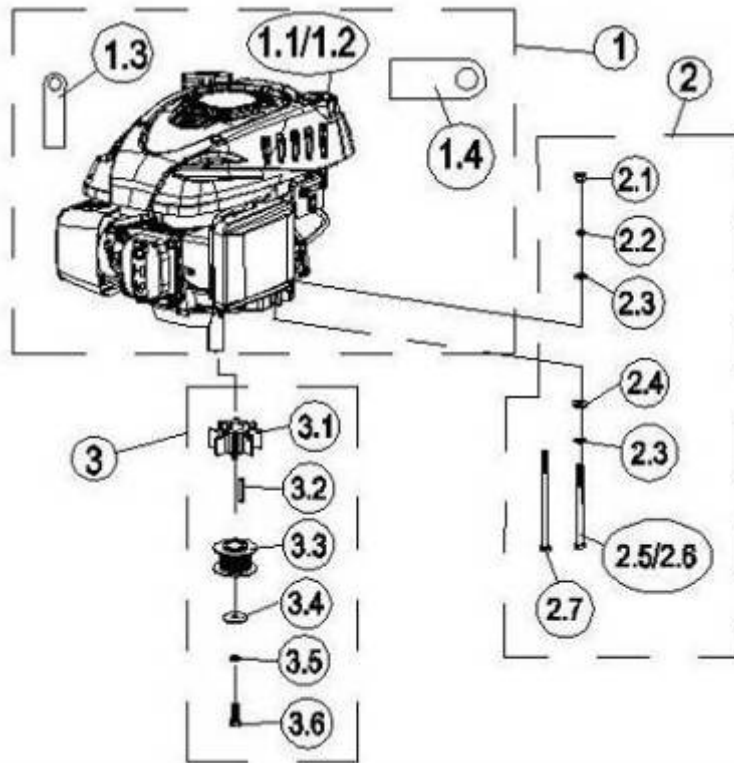

Top Level Assembly

REF. NO.	DESCRIPTION	PART NO.	QTY
1	Engine – Top Level Assembly	See Page 4	1
2	Handle Assembly	See Page 5	1
3	Frame Assembly	See Page 6	1
4	Blade Assembly	See Page 7	1
5	Wheel Assembly	See Page 8	4

Engine – Top Level Assembly

REF. NO.	DESCRIPTION	PART NO.	QTY
1	Engine Sub - Assembly	-----	1
1.1	Engine, RATO 139cc Vertical	A200362	1
1.2	Engine, Kohler (Carb) 149cc Vertical	A200363	1
1.3	Oil Hang Tag - Oil Dipstick	A100979*	1
1.4	Oil Hang Tag - Fuel Tank	A101015*	1
2	Kit, Engine Mounting Bolt	A200823	1
2.1	Nut, M8	A200524*	3
2.2	Spring Washer, M8	A200514*	3
2.3	Flat Washer, M8	A200506*	6
2.4	Spacer, Engine Mounting	A200664*	3
2.5	Bolt, M8x130	A200655*	1
2.6	Bolt, M10x130 (Carb Engine)	A200812*	1
2.7	Bolt, M8x150	A200656*	2
3	Kit, Drive Pulley	A200821	1
3.1	Fan, Pulley	A200714	1
3.2	Key, Engine	A200715*	1
3.3	Engine Pulley	A200716	1
3.4	Spacer, 10x32x4	A200717*	1
3.5	Spring Washer, M10	A200531*	1
3.6	Bolt, 3/8-24	A200718*	1

* Part is available through higher level assembly; not stocked individually

Handle Assembly

REF. NO.	DESCRIPTION	PART NO.	QTY
1	Handle, Lower	A202046	1
2	Handle, Upper	A202047	1
3	Bail, Wire Form	A202048	1
4	Bracket, Bail Stop	A201913	1
5	Guide, Rope	A100521	1
6	Nut, Lock ¼-20 – Black Oxide	A100707	1
7	Bolt, Carriage – M8x1.25x40	A100523	2
8	ASM, Wing Knob	A101125	2
9	Cable, Throttle	A202049	1

Wheel Assembly

REF. NO.	DESCRIPTION	PART NO.	QTY
1	Nut, Serrated Hex – 3/8-16 – Zinc	A202050	1
2	Washer, Flat – 0.375x1.25x.125 – Zinc	A202051	1
3	Wheel, 7.0x1.5 – White Hub	A202052	1
4	Bolt, Shoulder – 3/8-16x1.375 - Zinc	A202053	1