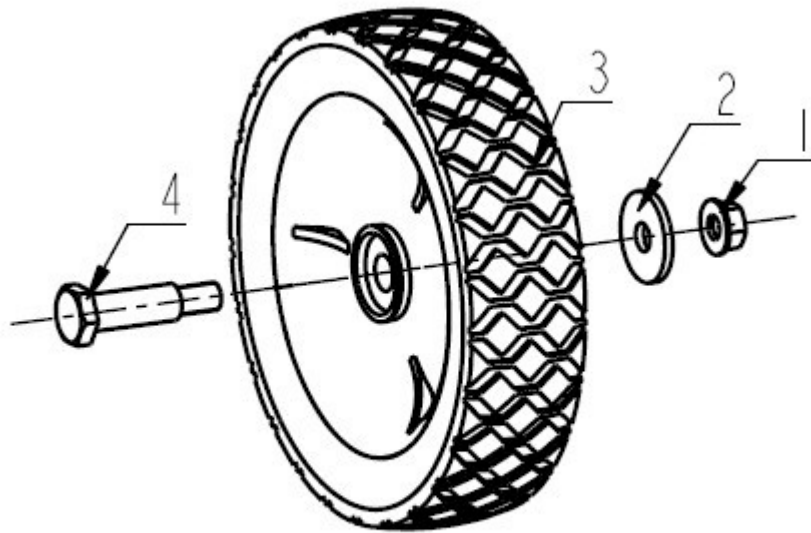

* Part is available through higher level assembly; not stocked individually

Handle Assembly

REF. NO.	DESCRIPTION	PART NO.	QTY
1	Handle, Lower	A202046	1
2	Handle, Upper	A202047	1
3	Bail, Wire Form	A202048	1
4	Bracket, Bail Stop	A201913	1
5	Guide, Rope	A100521	1
6	Nut, Lock ¼-20 – Black Oxide	A100707	1
7	Bolt, Carriage – M8x1.25x40	A100523	2
8	ASM, Wing Knob	A101125	2
9	Cable, Throttle	A202049	1

Frame Assembly

REF. NO.	DESCRIPTION	PART NO.	QTY
1	Frame, 20" Mower Deck	A202056	1
2	HHCS, 3/8-16x1.0, Tri-Lobular, W-Point	A202057	3
3	Guard, Discharge	A202058	1
4	Nut, 1/4-20 – Zinc	A202059	2
5	HHCS, 1/4-20x0.75 – Zinc	A202060	2
6	Guard Flap, Trailing	A202061	1
7	HXWTR, #10x0.5 – Zinc	A202062	2
8	HHCS, 3/8-16x1.5 – Zinc	A202063	2
9	Spacer, Handle – 0.375x0.625x0.50	A202064	2
10	Washer, Flat – 0.375x1.25x0.125 – Zinc	A202065	2
11	Nut, Serrated Hex – 3/8-16 - Zinc	A202066	2

Wheel Assembly

REF. NO.	DESCRIPTION	PART NO.	QTY
1	Nut, Serrated Hex – 3/8-16 – Zinc	A202050	1
2	Washer, Flat – 0.375x1.25x.125 – Zinc	A202051	1
3	Wheel, 7.0x1.5 – White Hub	A202052	1
4	Bolt, Shoulder – 3/8-16x1.375 - Zinc	A202053	1