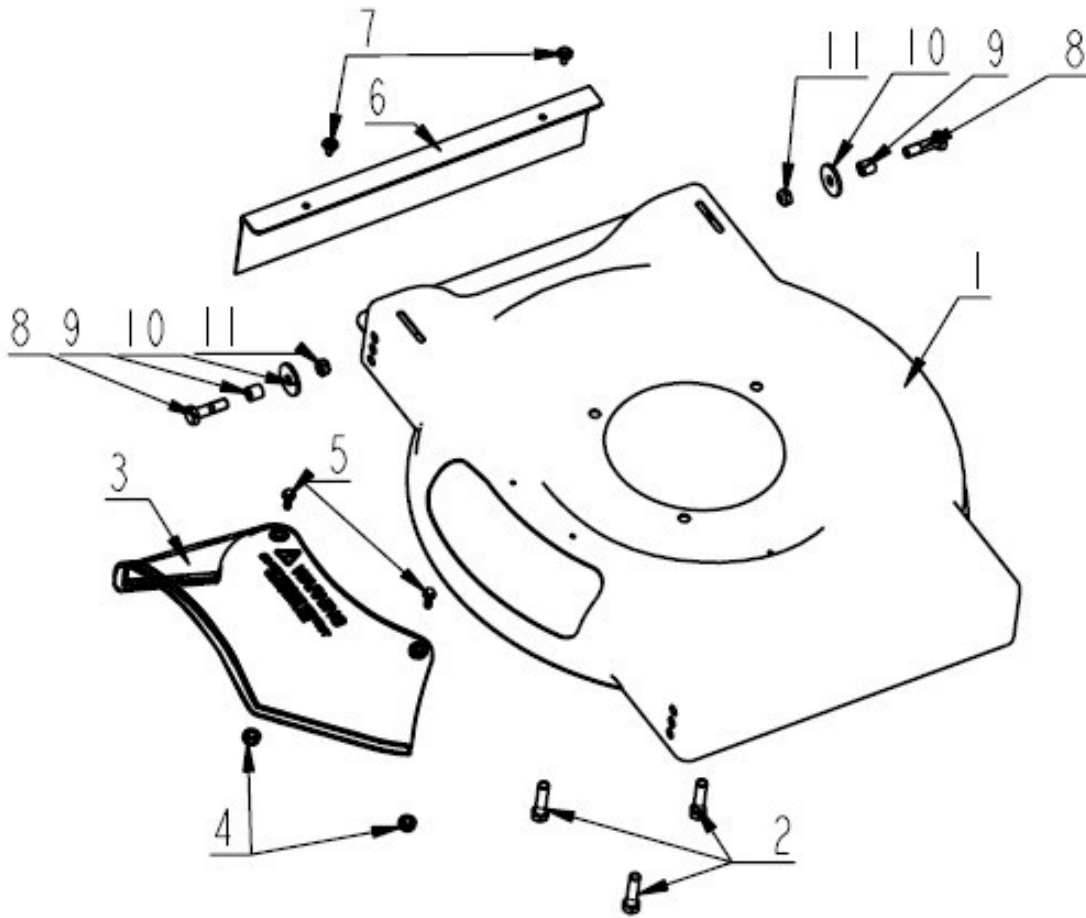

Frame Assembly

REF. NO.	DESCRIPTION	PART NO.	QTY
1	Frame, 20" Mower Deck	A202056	1
2	HHCS, 3/8-16x1.0, Tri-Lobular, W-Point	A202057	3
3	Guard, Discharge	A202058	1
4	Nut, 1/4-20 – Zinc	A202059	2
5	HHCS, 1/4-20x0.75 – Zinc	A202060	2
6	Guard Flap, Trailing	A202061	1
7	HXWTR, #10x0.5 – Zinc	A202062	2
8	HHCS, 3/8-16x1.5 – Zinc	A202063	2
9	Spacer, Handle – 0.375x0.625x0.50	A202064	2
10	Washer, Flat – 0.375x1.25x0.125 – Zinc	A202065	2
11	Nut, Serrated Hex – 3/8-16 - Zinc	A202066	2