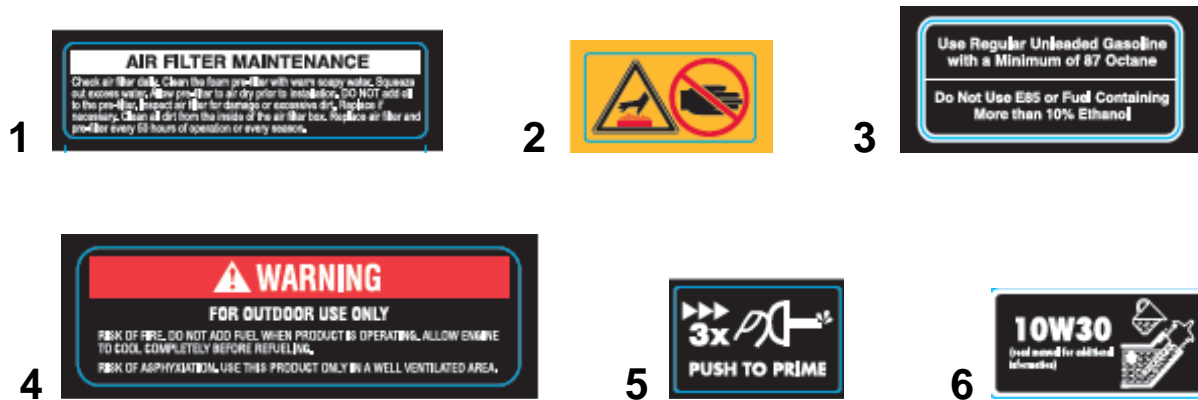

Engine Labels

REF. NO.	DESCRIPTION	PART NO.	QTY
1	Decal, Air Filter Maintenance	A201754*	1
2	Decal, Hot Surface Warning	A201755	1
3	Decal, Fuel Usage	A201756	1
4	Decal, Outdoor Use Only Warning	A201758	1
5	Decal, Primer	A201759*	1
6	Decal, Oil Fill	A201760*	1
10	Kit, Engine Decal (# 1-9)	A201751	1

* Part is available through higher level assembly; not stocked individually