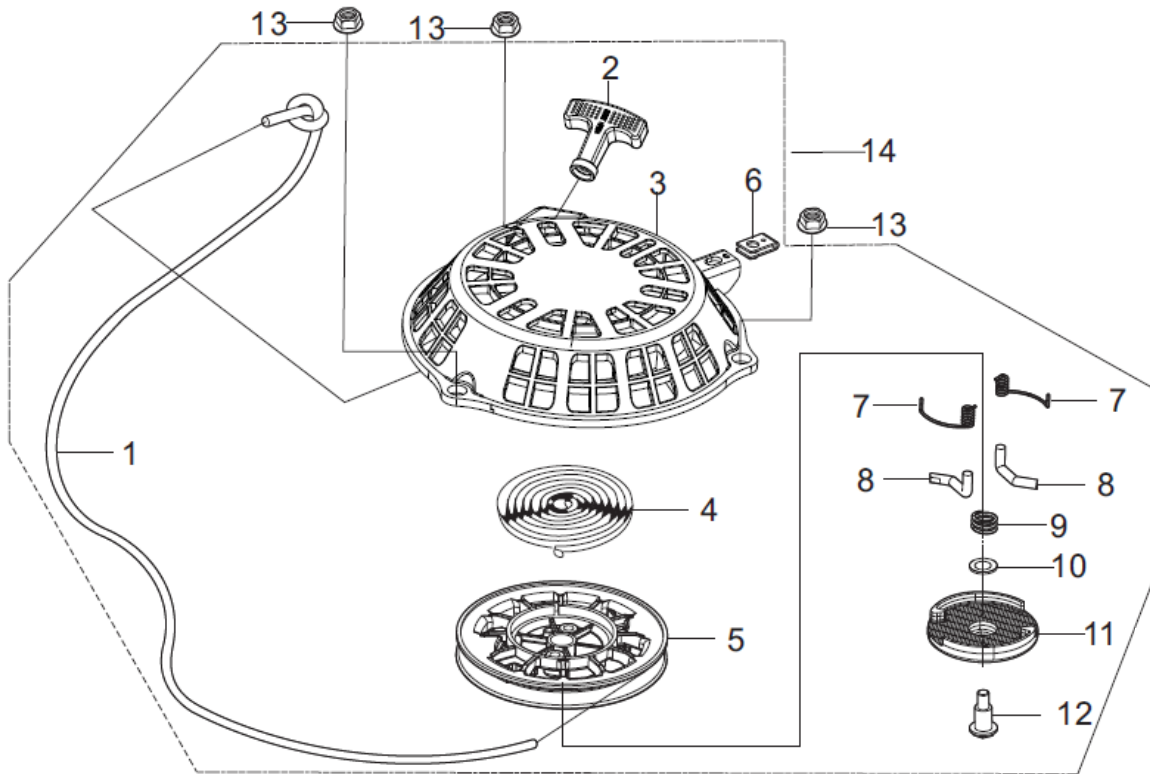

* Part is available through higher level assembly; not stocked individually

Camshaft

REF. NO.	DESCRIPTION	PART NO.	QTY
1	Nut, Valve Lock	A201620*	2
2	Nut, Valve Adjusting	A201621*	2
3	Seat, Valve Spring	A201622*	2
4	Valve, Rocker	A201623*	2
5	Spring, Valve	A201624*	2
6	Retainer, Valve Spring	A201625*	1
7	Bolt, Valve Adjusting	A201626*	2
8	Valve, Intake	A201627*	1
9	Bracket, Valve	A201628*	1
10	Rod, Camshaft	A201629*	2
11	Lifter, Valve	A201630	2
12	ASM, Camshaft	A201631	1
13	Spring, Actuator	A201632	1
14	Valve, Exhaust	A201633*	1
15	Kit, Valve	A201634	1

* Part is available through higher level assembly; not stocked individually

Engine Shroud

REF. NO.	DESCRIPTION	PART NO.	QTY
1	Kit, Engine Shroud	A201761	1
1.1	Shroud, Engine	A201635*	1
1.2	Bolt, Housing	A201637*	3
1.3	Decal, Spec	A201753	1
1.4	Decal, Hot Surface Warning	A201755	1
1.5	Decal, Brand	A201752	1
1.6	Decal, Fuel Usage	A201756	1
1.7	Decal, Outdoor Use Only Warning	A201758	1
2	Kit, Recoil ASM	A201762	1
2.1	Shroud, Recoil ASM	A201636*	1
2.2	Stud, Recoil Shroud - 1	A201638*	2
2.3	Stud, Recoil Shroud - 2	A201639*	1

* Part is available through higher level assembly; not stocked individually

Recoil Starter

REF. NO.	DESCRIPTION	PART NO.	QTY
1	Rope, Starter	A201640*	1
2	Handle, Starter	A201641*	1
3	Housing, Starter	A201642*	1
4	Spring, Starter	A201643*	1
5	Sheave, Starter	A201644*	1
6	Clip, Cable Cover	A201645*	1
7	Pawl Spring, Starter	A201646*	2
8	Pawl, Starter	A201647*	2
9	Spring, Retention	A201648*	1
10	Spacer	A201649*	1
11	Cover, Drive	A201650*	1
12	Bolt, Shoulder	A201651*	1
13	Nut, Recoil Cover	A201652	3
14	ASM, Recoil Starter	A201653	1