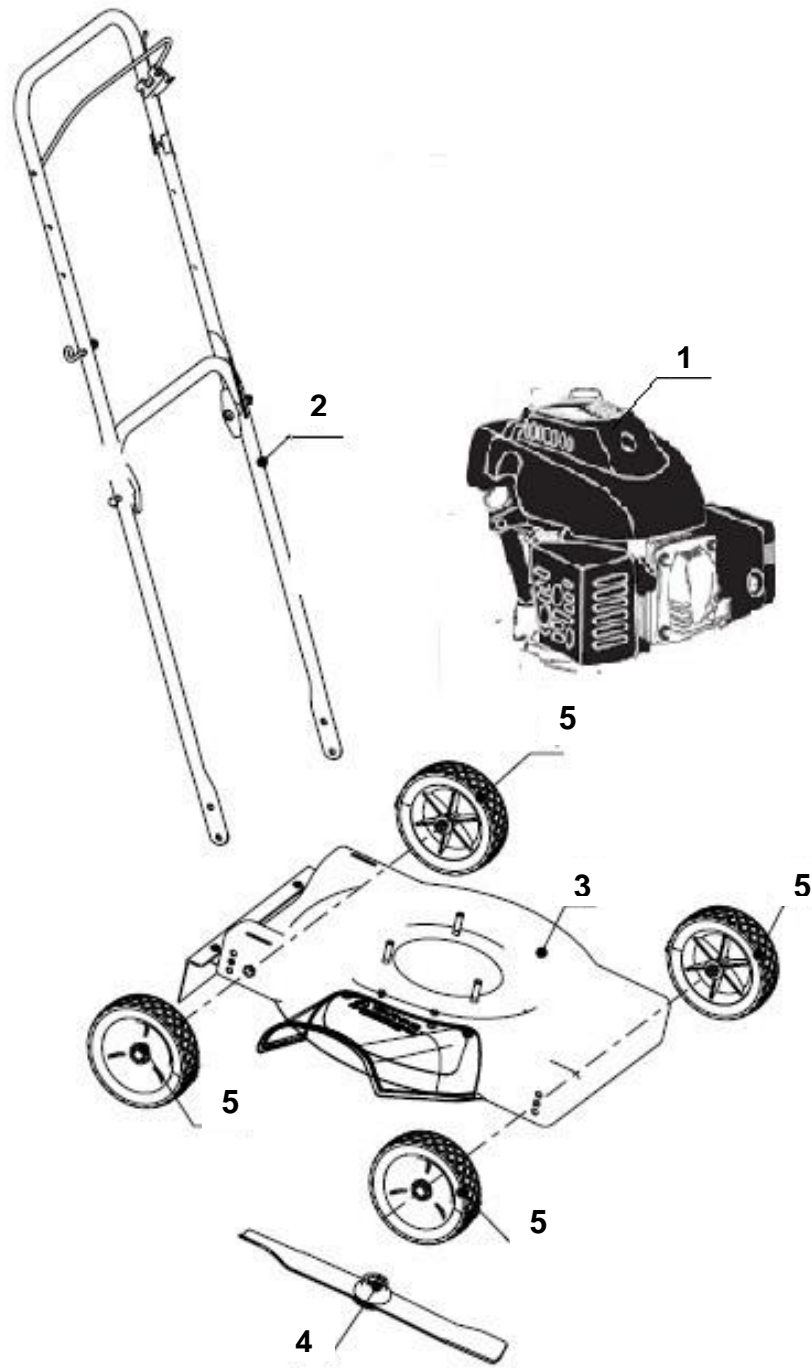

SOUTHLAND[®]
ILLUSTRATED PARTS BOOK

Walk Behind Mower

MODEL: SM2010

Table of Contents

Top Level Assembly.....	3
Engine – Top Level Assembly.....	4
Handle Assembly.....	5
Frame Assembly.....	6
Blade Assembly.....	7
Wheel Assembly.....	8
Warning and Safe Operation Labels.....	9

Top Level Assembly

REF. NO.	DESCRIPTION	PART NO.	QTY
1	Engine – Top Level Assembly	See Page 4	1
2	Handle Assembly	See Page 5	1
3	Frame Assembly	See Page 6	1
4	Blade Assembly	See Page 7	1
5	Wheel Assembly	See Page 8	4

Engine – Top Level Assembly

REF. NO.	DESCRIPTION	PART NO.	QTY
1	Engine Sub - Assembly	-----	1
1.1	Engine, RATO 139cc Vertical	A200362	1
1.2	Engine, Kohler (Carb) 149cc Vertical	A200363	1
1.3	Oil Hang Tag - Oil Dipstick	A100979*	1
1.4	Oil Hang Tag - Fuel Tank	A101015*	1
2	Kit, Engine Mounting Bolt	A200823	1
2.1	Nut, M8	A200524*	3
2.2	Spring Washer, M8	A200514*	3
2.3	Flat Washer, M8	A200506*	6
2.4	Spacer, Engine Mounting	A200664*	3
2.5	Bolt, M8x130	A200655*	1
2.6	Bolt, M10x130 (Carb Engine)	A200812*	1
2.7	Bolt, M8x150	A200656*	2
3	Kit, Drive Pulley	A200821	1
3.1	Fan, Pulley	A200714	1
3.2	Key, Engine	A200715*	1
3.3	Engine Pulley	A200716	1
3.4	Spacer, 10x32x4	A200717*	1
3.5	Spring Washer, M10	A200531*	1
3.6	Bolt, 3/8-24	A200718*	1

Wheel Assembly

REF. NO.	DESCRIPTION	PART NO.	QTY
1	Nut, Serrated Hex – 3/8-16 – Zinc	A202050	1
2	Washer, Flat – 0.375x1.25x.125 – Zinc	A202051	1
3	Wheel, 7.0x1.5 – White Hub	A202052	1
4	Bolt, Shoulder – 3/8-16x1.375 - Zinc	A202053	1