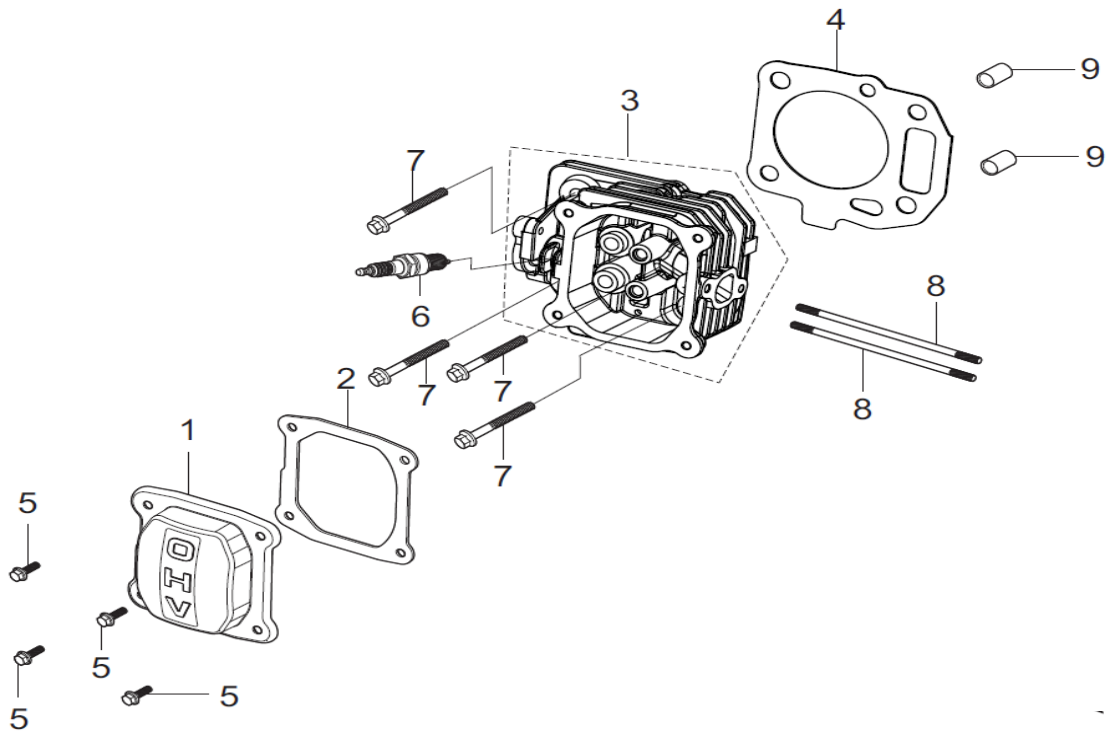

Engine – Top Level Assembly

REF. NO.	DESCRIPTION	PART NO.	QTY
1	Engine Sub - Assembly	-----	1
1.1	Engine, RATO 139cc Vertical	A200362	1
1.2	Engine, Kohler (Carb) 149cc Vertical	A200363	1
1.3	Oil Hang Tag - Oil Dipstick	A100979*	1
1.4	Oil Hang Tag - Fuel Tank	A101015*	1
2	Kit, Engine Mounting Bolt	A200823	1
2.1	Nut, M8	A200524*	3
2.2	Spring Washer, M8	A200514*	3
2.3	Flat Washer, M8	A200506*	6
2.4	Spacer, Engine Mounting	A200664*	3
2.5	Bolt, M8x130	A200655*	1
2.6	Bolt, M10x130 (Carb Engine)	A200812*	1
2.7	Bolt, M8x150	A200656*	2
3	Kit, Drive Pulley	A200821	1
3.1	Fan, Pulley	A200714	1
3.2	Key, Engine	A200715*	1
3.3	Engine Pulley	A200716	1
3.4	Spacer, 10x32x4	A200717*	1
3.5	Spring Washer, M10	A200531*	1
3.6	Bolt, 3/8-24	A200718*	1

Wheel Assembly

REF. NO.	DESCRIPTION	PART NO.	QTY
1	Nut, Serrated Hex – 3/8-16 – Zinc	A202050	1
2	Washer, Flat – 0.375x1.25x.125 – Zinc	A202051	1
3	Wheel, 7.0x1.5 – White Hub	A202052	1
4	Bolt, Shoulder – 3/8-16x1.375 - Zinc	A202053	1

Cylinder Head

REF. NO.	DESCRIPTION	PART NO.	QTY
1	Cover, Cylinder Head	A201566	1
2	Gasket, Cylinder Head Cover	A201567	1
3	Head, Cylinder	A201568	1
4	Gasket, Cylinder Head	A201569	1
5	Flange Bolt, Cylinder Cover	A201570	4
6	Plug, Spark (Torch F7TC, NGK BPGES, Champion RN9YC4)	A201233	1
7	Flange Bolt, Cylinder Head	A201571	4
8	Bolt, Stud	A201572	2
9	Pin, Dowel	A201573	2