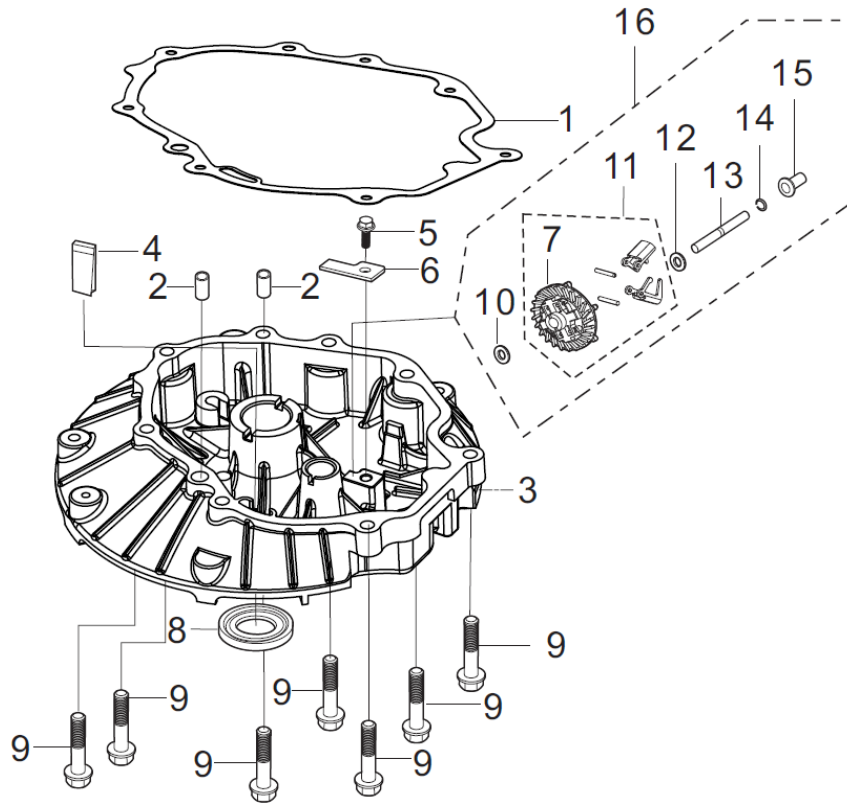

Crankcase Cover

REF. NO.	DESCRIPTION	PART NO.	QTY
1	Gasket, Crankcase	A201592	1
2	Pin, Dowel	A201593	2
3	Cover, Crankcase	A201594	1
4	Rubber Bracket, Oil	A201595	1
5	Bolt, Governor Plate	A201596	1
6	Plate, Governor	A201597	1
7	Gear, Governor Drive	A201598*	1
8	Seal, Oil	A201599	1
9	Bolt, Flange	A201600	7
10	Washer, Spacer	A201601*	2
11	ASM, Governor Mechanism	A201602*	1
12	Washer, Spacer	A201603*	2
13	Shaft, Governor	A201604*	1
14	Clip, Retainer	A201605*	1
15	Sleeve, Governor Actuator	A201606*	1
16	ASM, Governor	A201607	1

* Part is available through higher level assembly; not stocked individually