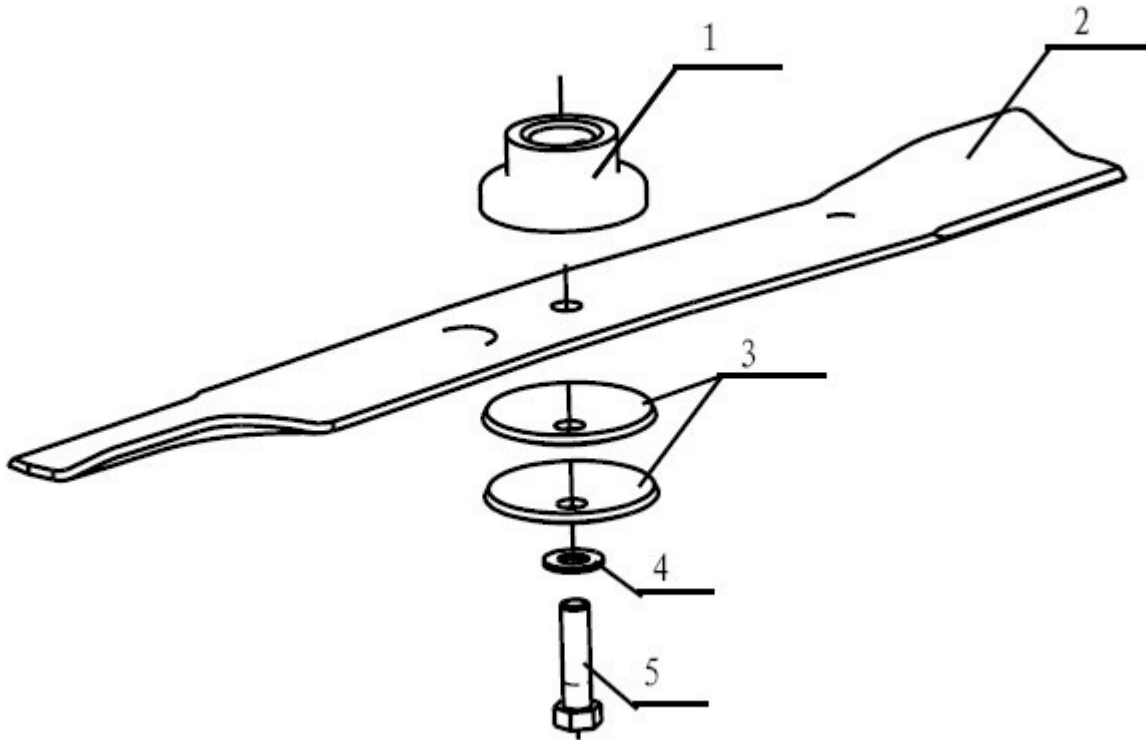

Blade Assembly

REF. NO.	DESCRIPTION	PART NO.	QTY
1	Adapter, Blade	A202067	1
2	Blade, 20' Mower	A202068	1
3	Washer, Disk Spring	A202069	2
4	Washer, Flat – 3/8 – Black Oxide	A202070	1
5	HHCS, 3/8-24x1.5 – Black Oxide	A202071	1