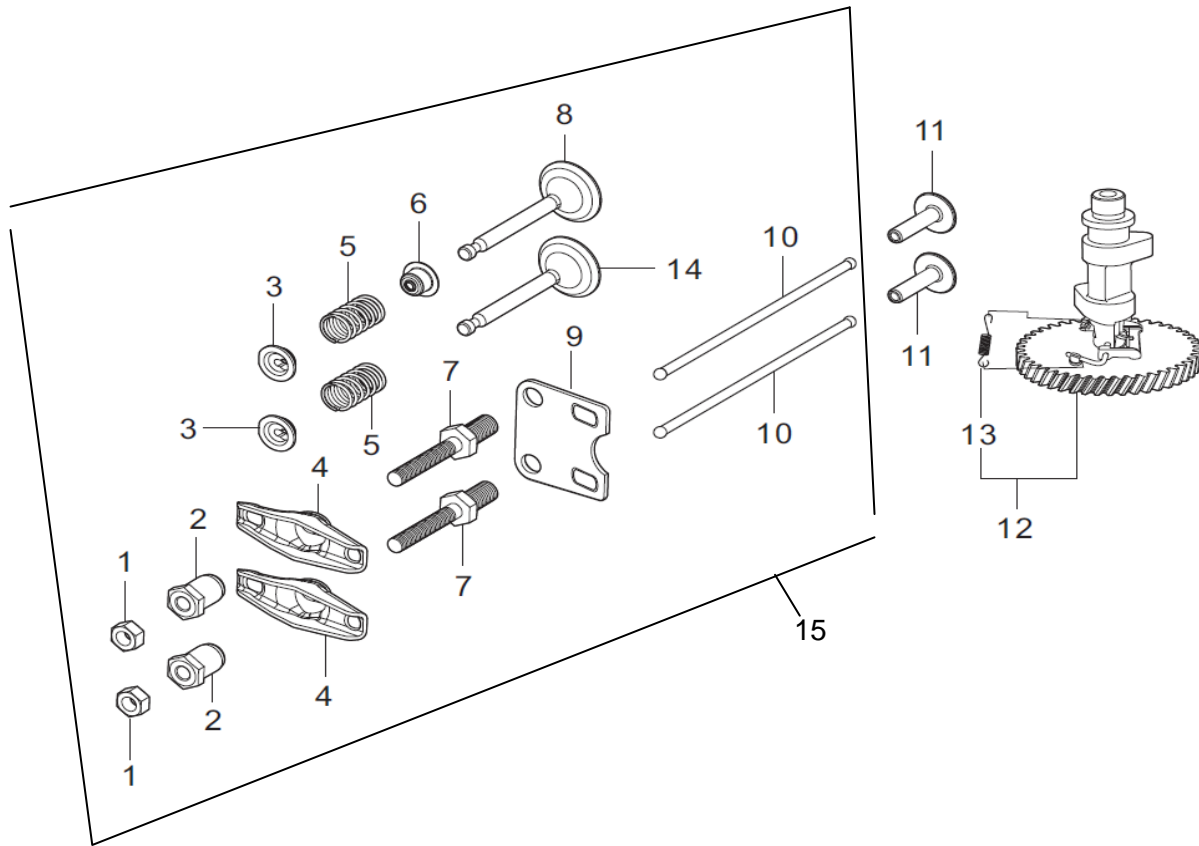

Cylinder Head

REF. NO.	DESCRIPTION	PART NO.	QTY
1	Cover, Cylinder Head	A201566	1
2	Gasket, Cylinder Head Cover	A201567	1
3	Head, Cylinder	A201568	1
4	Gasket, Cylinder Head	A201569	1
5	Flange Bolt, Cylinder Cover	A201570	4
6	Plug, Spark (Torch F7TC, NGK BPGES, Champion RN9YC4)	A201233	1
7	Flange Bolt, Cylinder Head	A201571	4
8	Bolt, Stud	A201572	2
9	Pin, Dowel	A201573	2

Crankcase Cover

REF. NO.	DESCRIPTION	PART NO.	QTY
1	Gasket, Crankcase	A201592	1
2	Pin, Dowel	A201593	2
3	Cover, Crankcase	A201594	1
4	Rubber Bracket, Oil	A201595	1
5	Bolt, Governor Plate	A201596	1
6	Plate, Governor	A201597	1
7	Gear, Governor Drive	A201598*	1
8	Seal, Oil	A201599	1
9	Bolt, Flange	A201600	7
10	Washer, Spacer	A201601*	2
11	ASM, Governor Mechanism	A201602*	1
12	Washer, Spacer	A201603*	2
13	Shaft, Governor	A201604*	1
14	Clip, Retainer	A201605*	1
15	Sleeve, Governor Actuator	A201606*	1
16	ASM, Governor	A201607	1

* Part is available through higher level assembly; not stocked individually

Crankshaft / Piston

REF. NO.	DESCRIPTION	PART NO.	QTY
1	Ring, Piston - 1	A201608*	1
2	Ring, Piston - 2	A201609*	1
3	Ring Set, Oil	A201610*	1
4	Ring Set, Piston	A201611	1
5	Clip, Piston Pin	A201612	2
6	Pin, Piston	A201613	1
7	Piston	A201614	1
8	ASM, Connecting Rod	A201615	1
9	Cap, Rod	A201616*	1
10	Rod, Connecting	A201750*	1
11	Bolt, Rod	A201617*	2
12	Key, Flywheel	A201618	1
13	ASM, Crankshaft	A201619	1

* Part is available through higher level assembly; not stocked individually

Camshaft

REF. NO.	DESCRIPTION	PART NO.	QTY
1	Nut, Valve Lock	A201620*	2
2	Nut, Valve Adjusting	A201621*	2
3	Seat, Valve Spring	A201622*	2
4	Valve, Rocker	A201623*	2
5	Spring, Valve	A201624*	2
6	Retainer, Valve Spring	A201625*	1
7	Bolt, Valve Adjusting	A201626*	2
8	Valve, Intake	A201627*	1
9	Bracket, Valve	A201628*	1
10	Rod, Camshaft	A201629*	2
11	Lifter, Valve	A201630	2
12	ASM, Camshaft	A201631	1
13	Spring, Actuator	A201632	1
14	Valve, Exhaust	A201633*	1
15	Kit, Valve	A201634	1