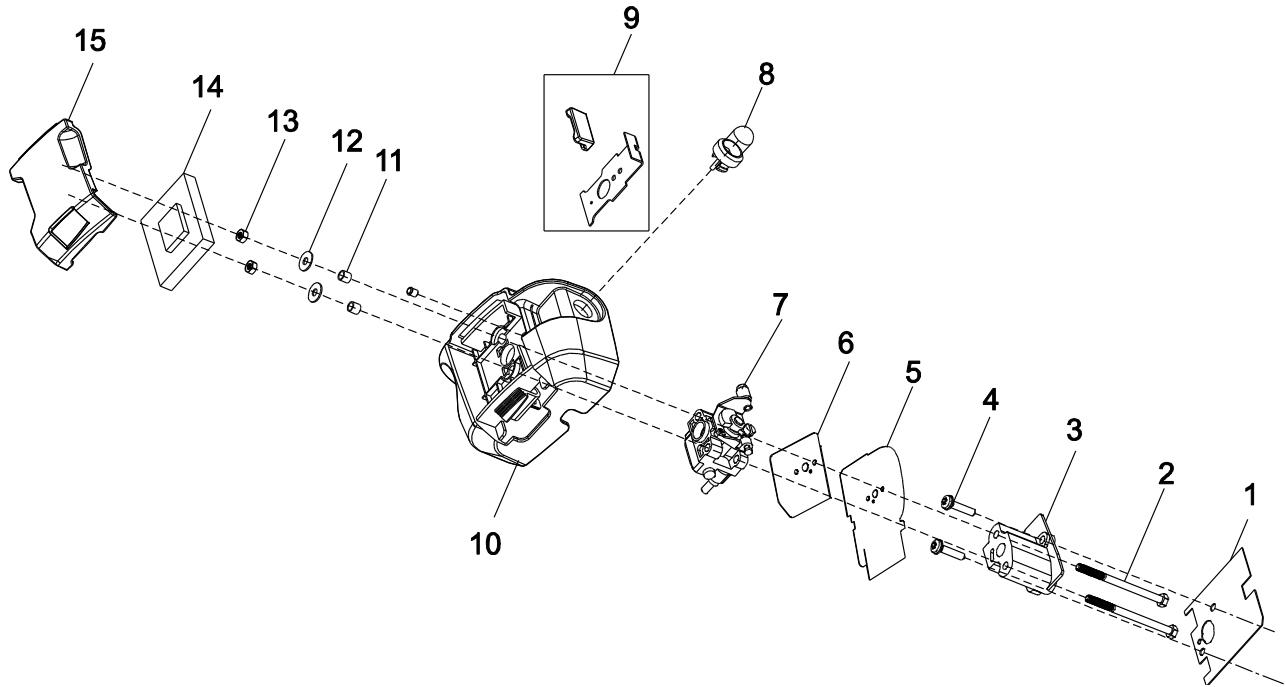

ILLUSTRATED PARTS BOOK

2-Cycle 25cc Handheld Blower

MODEL#: SHB25170

Table of Contents

Carburetor	3
Fuel Tank Kit	4
Fuel Line Kit	5
Muffler Kit	6
Engine Assembly	7-8
Housing and Outlet Tubes	9
Decal Kit.....	10

Carburetor

REF. NO.	DESCRIPTION	PART NO.	QTY
1	Gasket, Carburetor Manifold	A101306	1
2	Bolt, M5X80	A101402	2
3	Manifold, Carburetor	A203149	1
4	Screw, M5X28	A101403	2
5	Heat Shield	A101302	1
6	Gasket, Carburetor	A101301	1
7	Carburetor SHB25170	A201827	1
8	Primer SHB25170	A203143	1
9	Lever, Choke Assembly	A203164	1
10	Air Box Housing Assembly	A203142	1
11	Spacer, Air Filter	A203165	2
12	Washer φ 5X φ 13.5	A101292	2
13	Nut, M5	A100966	2
14	Filter, Foam, Air Box	A203141	1
15	Cover, Air Box	A203166	1

Fuel Tank Kit

REF. NO.	DESCRIPTION	PART NO.	QTY
1	Assembly, Fuel Cap	A101338	1
2	Kit, Fuel Tank	A201824	1

Fuel Line Kit

REF. NO.	DESCRIPTION	PART NO.	QTY
1-5	Fuel Line Kit (as shown above)	A201825	1
2	Filter, Fuel	A101336	1

Housing and Outlet Tubes

REF. NO.	DESCRIPTION	PART NO.	QTY
1	Screw, M5x15	Reference Only	13
2	Right Cover Assembly	A203168	1
3	Screw, M4X12	Reference Only	3
4	Guide Plate	Reference Only	1
5	Starter Wheel	A200220	1
6	Reed, Starting Wheel	Reference Only	2
7	Spring, Starter, ASM	A200217	1
8	Damping Block, left	A203169	1
9	Damping Block, right	A203170	1
10	Screw, Crosshead M5X20	A203171	1
11	Film, Middle Cover	Reference Only	4
12	Fan Assembly	A203172	1
13	Washer, 8	Reference Only	2
14	Connecting Nut M8X1	A203173	1
15	Cover, Left	A203174	1
16	Fan Cover Assembly	A201829	1
17	Steel Wire for Static	A203175	1
18	Handle, Starter	A203176	1
19	Middle Cover, Left	Reference Only	1
20	Copper Sleeve	Reference Only	1
21	Spring, Throttle Trigger	A101349	1
22	Throttle Trigger	Reference Only	1
23	Nozzle, High Speed	A203147	1
24	On/Off Switch	A201837	1
25	Wire Assembly	Reference Only	1
26	Trapping Screw st2.9X12	Reference Only	2
27	Plate	Reference Only	1
28	Rope, Starter 1.5M	A203150	1
29	Assy, Blower Tube	A203146	1