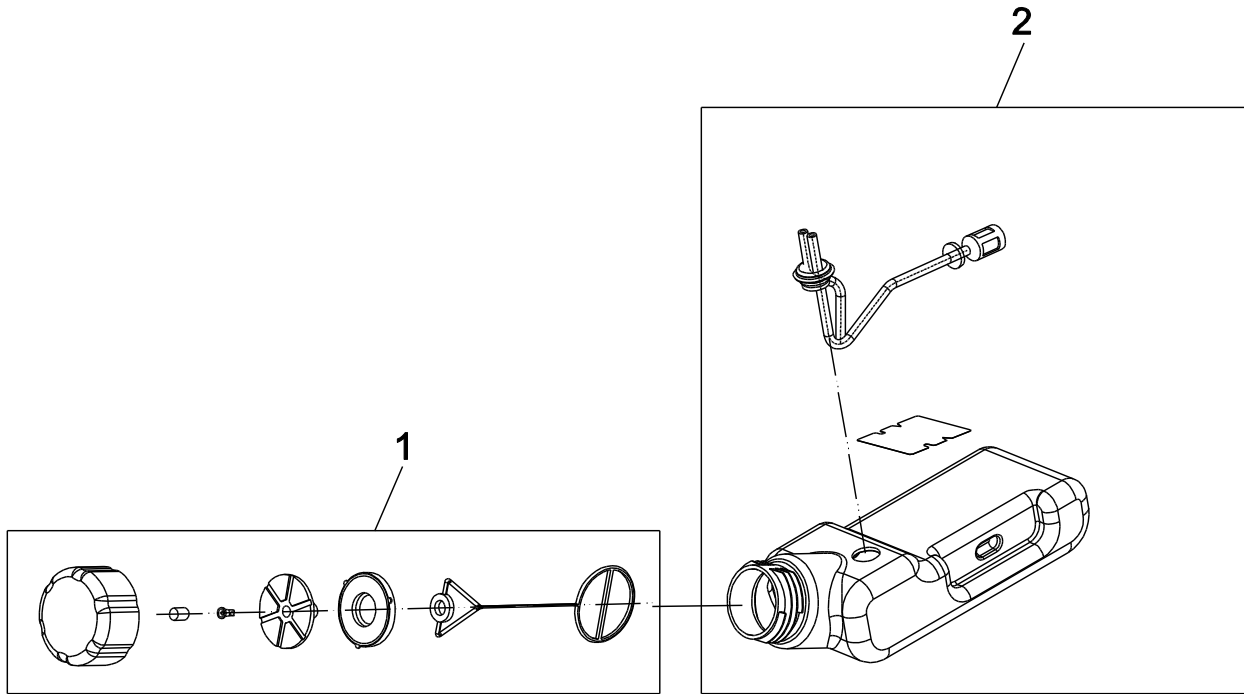

ILLUSTRATED PARTS BOOK

2-Cycle 25cc Handheld Blower

MODEL#: SHB25170

Table of Contents

Carburetor	3
Fuel Tank Kit	4
Fuel Line Kit	5
Muffler Kit	6
Engine Assembly	7-8
Housing and Outlet Tubes	9
Decal Kit.....	10

Carburetor

REF. NO.	DESCRIPTION	PART NO.	QTY
1	Gasket, Carburetor Manifold	A101306	1
2	Bolt, M5X80	A101402	2
3	Manifold, Carburetor	A203149	1
4	Screw, M5X28	A101403	2
5	Heat Shield	A101302	1
6	Gasket, Carburetor	A101301	1
7	Carburetor SHB25170	A201827	1
8	Primer SHB25170	A203143	1
9	Lever, Choke Assembly	A203164	1
10	Air Box Housing Assembly	A203142	1
11	Spacer, Air Filter	A203165	2
12	Washer φ 5X φ 13.5	A101292	2
13	Nut, M5	A100966	2
14	Filter, Foam, Air Box	A203141	1
15	Cover, Air Box	A203166	1

Fuel Tank Kit

REF. NO.	DESCRIPTION	PART NO.	QTY
1	Assembly, Fuel Cap	A101338	1
2	Kit, Fuel Tank	A201824	1

Fuel Line Kit

REF. NO.	DESCRIPTION	PART NO.	QTY
1-5	Fuel Line Kit (as shown above)	A201825	1
2	Filter, Fuel	A101336	1

Housing and Outlet Tubes

REF. NO.	DESCRIPTION	PART NO.	QTY
1	Screw, M5x15	Reference Only	13
2	Right Cover Assembly	A203168	1
3	Screw, M4X12	Reference Only	3
4	Guide Plate	Reference Only	1
5	Starter Wheel	A200220	1
6	Reed, Starting Wheel	Reference Only	2
7	Spring, Starter, ASM	A200217	1
8	Damping Block, left	A203169	1
9	Damping Block, right	A203170	1
10	Screw, Crosshead M5X20	A203171	1
11	Film, Middle Cover	Reference Only	4
12	Fan Assembly	A203172	1
13	Washer, 8	Reference Only	2
14	Connecting Nut M8X1	A203173	1
15	Cover, Left	A203174	1
16	Fan Cover Assembly	A201829	1
17	Steel Wire for Static	A203175	1
18	Handle, Starter	A203176	1
19	Middle Cover, Left	Reference Only	1
20	Copper Sleeve	Reference Only	1
21	Spring, Throttle Trigger	A101349	1
22	Throttle Trigger	Reference Only	1
23	Nozzle, High Speed	A203147	1
24	On/Off Switch	A201837	1
25	Wire Assembly	Reference Only	1
26	Trapping Screw st2.9X12	Reference Only	2
27	Plate	Reference Only	1
28	Rope, Starter 1.5M	A203150	1
29	Assy, Blower Tube	A203146	1