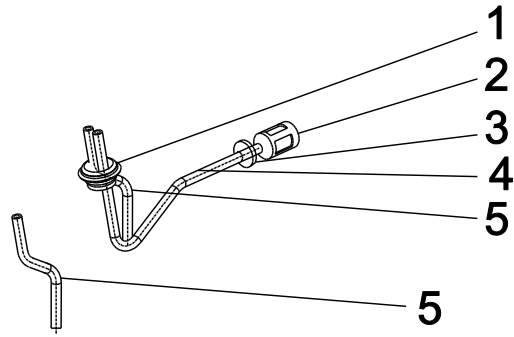

Carburetor

REF. NO.	DESCRIPTION	PART NO.	QTY
1	Gasket, Carburetor Manifold	A101306	1
2	Bolt, M5X80	A101402	2
3	Manifold, Carburetor	A203149	1
4	Screw, M5X28	A101403	2
5	Heat Shield	A101302	1
6	Gasket, Carburetor	A101301	1
7	Carburetor SHB25170	A201827	1
8	Primer SHB25170	A203143	1
9	Lever, Choke Assembly	A203164	1
10	Air Box Housing Assembly	A203142	1
11	Spacer, Air Filter	A203165	2
12	Washer φ 5X φ 13.5	A101292	2
13	Nut, M5	A100966	2
14	Filter, Foam, Air Box	A203141	1
15	Cover, Air Box	A203166	1

Fuel Tank Kit

REF. NO.	DESCRIPTION	PART NO.	QTY
1	Assembly, Fuel Cap	A101338	1
2	Kit, Fuel Tank	A201824	1

Fuel Line Kit

REF. NO.	DESCRIPTION	PART NO.	QTY
1-5	Fuel Line Kit (as shown above)	A201825	1
2	Filter, Fuel	A101336	1

Housing and Outlet Tubes

REF. NO.	DESCRIPTION	PART NO.	QTY
1	Screw, M5x15	Reference Only	13
2	Right Cover Assembly	A203168	1
3	Screw, M4X12	Reference Only	3
4	Guide Plate	Reference Only	1
5	Starter Wheel	A200220	1
6	Reed, Starting Wheel	Reference Only	2
7	Spring, Starter, ASM	A200217	1
8	Damping Block, left	A203169	1
9	Damping Block, right	A203170	1
10	Screw, Crosshead M5X20	A203171	1
11	Film, Middle Cover	Reference Only	4
12	Fan Assembly	A203172	1
13	Washer, 8	Reference Only	2
14	Connecting Nut M8X1	A203173	1
15	Cover, Left	A203174	1
16	Fan Cover Assembly	A201829	1
17	Steel Wire for Static	A203175	1
18	Handle, Starter	A203176	1
19	Middle Cover, Left	Reference Only	1
20	Copper Sleeve	Reference Only	1
21	Spring, Throttle Trigger	A101349	1
22	Throttle Trigger	Reference Only	1
23	Nozzle, High Speed	A203147	1
24	On/Off Switch	A201837	1
25	Wire Assembly	Reference Only	1
26	Trapping Screw st2.9X12	Reference Only	2
27	Plate	Reference Only	1
28	Rope, Starter 1.5M	A203150	1
29	Assy, Blower Tube	A203146	1