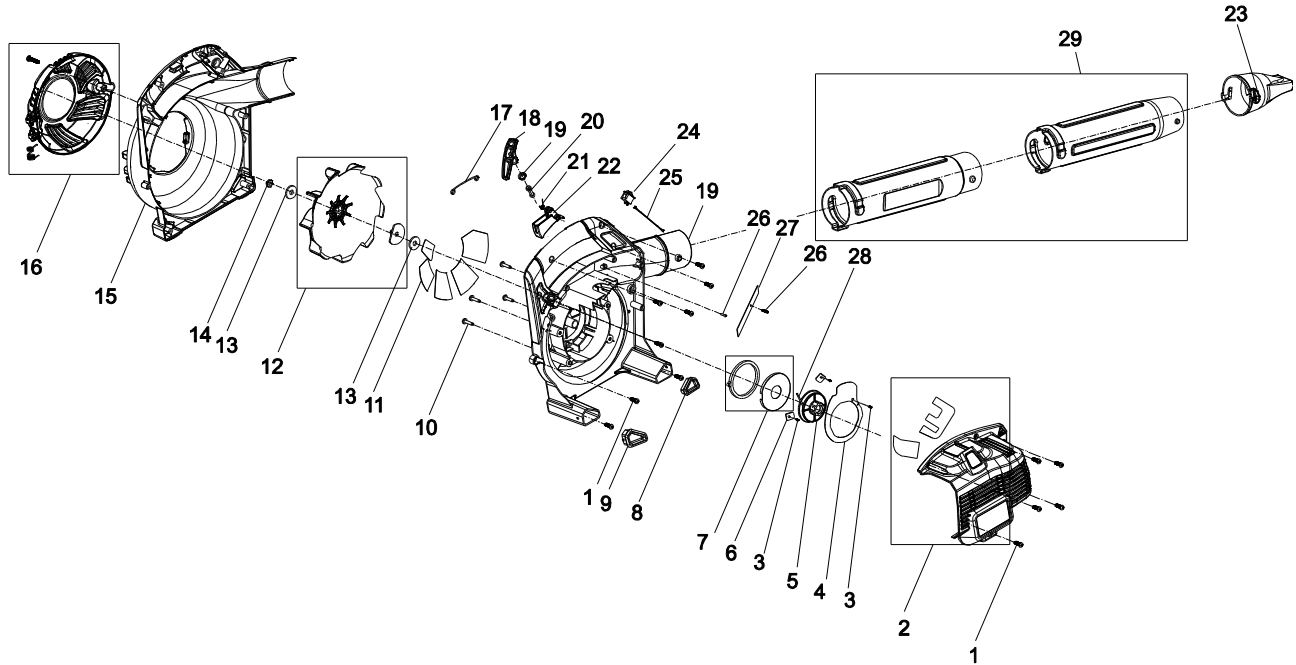

Muffler Kit

REF. NO.	DESCRIPTION	PART NO.	QTY
	Muffler Kit, Blower (as shown above)	A203145	1
1	Gasket, Blower Muffler	A101329	1

Engine Assembly

Engine Assembly Parts List

REF. NO.	DESCRIPTION	PART NO.	QTY
1	Screw, Crankcase M5x15	Reference Only	13
2	Bracket, Rear Cover	Reference Only	1
3	End Cap, Crankcase	Reference Only	1
4	Retainer, Fuel Tank	A101332	3
5	Gasket, Crankcase	A101325	1
6	Crankshaft Assembly	Reference Only	1
7	Inner Bearing 6201	Reference Only	1
8	Seal TC28X12X7	Reference Only	1
9	Outer Bearing 6001LLU	Reference Only	1
10	Cylinder	Reference Only	1
11	Spark Plug, Torch L8RTC	A101307	1
12	Bolt, M6X20	A101319	3
13	Crankcase	Reference Only	1
14	Flywheel	A200230	1
15	Washer, ϕ 10	A101317	1
16	Spacer	A203167	1
17	Module, Ignition	A101314	1
18	Gasket, Cylinder	A101309	1
19	Connecting Rod Assembly	Reference Only	1
20	Kit, 25cc Piston, Assembly	Reference Only	1

Housing and Outlet Tubes

REF. NO.	DESCRIPTION	PART NO.	QTY
1	Screw, M5x15	Reference Only	13
2	Right Cover Assembly	A203168	1
3	Screw, M4X12	Reference Only	3
4	Guide Plate	Reference Only	1
5	Starter Wheel	A200220	1
6	Reed, Starting Wheel	Reference Only	2
7	Spring, Starter, ASM	A200217	1
8	Damping Block, left	A203169	1
9	Damping Block, right	A203170	1
10	Screw, Crosshead M5X20	A203171	1
11	Film, Middle Cover	Reference Only	4
12	Fan Assembly	A203172	1
13	Washer, 8	Reference Only	2
14	Connecting Nut M8X1	A203173	1
15	Cover, Left	A203174	1
16	Fan Cover Assembly	A201829	1
17	Steel Wire for Static	A203175	1
18	Handle, Starter	A203176	1
19	Middle Cover, Left	Reference Only	1
20	Copper Sleeve	Reference Only	1
21	Spring, Throttle Trigger	A101349	1
22	Throttle Trigger	Reference Only	1
23	Nozzle, High Speed	A203147	1
24	On/Off Switch	A201837	1
25	Wire Assembly	Reference Only	1
26	Trapping Screw st2.9X12	Reference Only	2
27	Plate	Reference Only	1
28	Rope, Starter 1.5M	A203150	1
29	Assy, Blower Tube	A203146	1