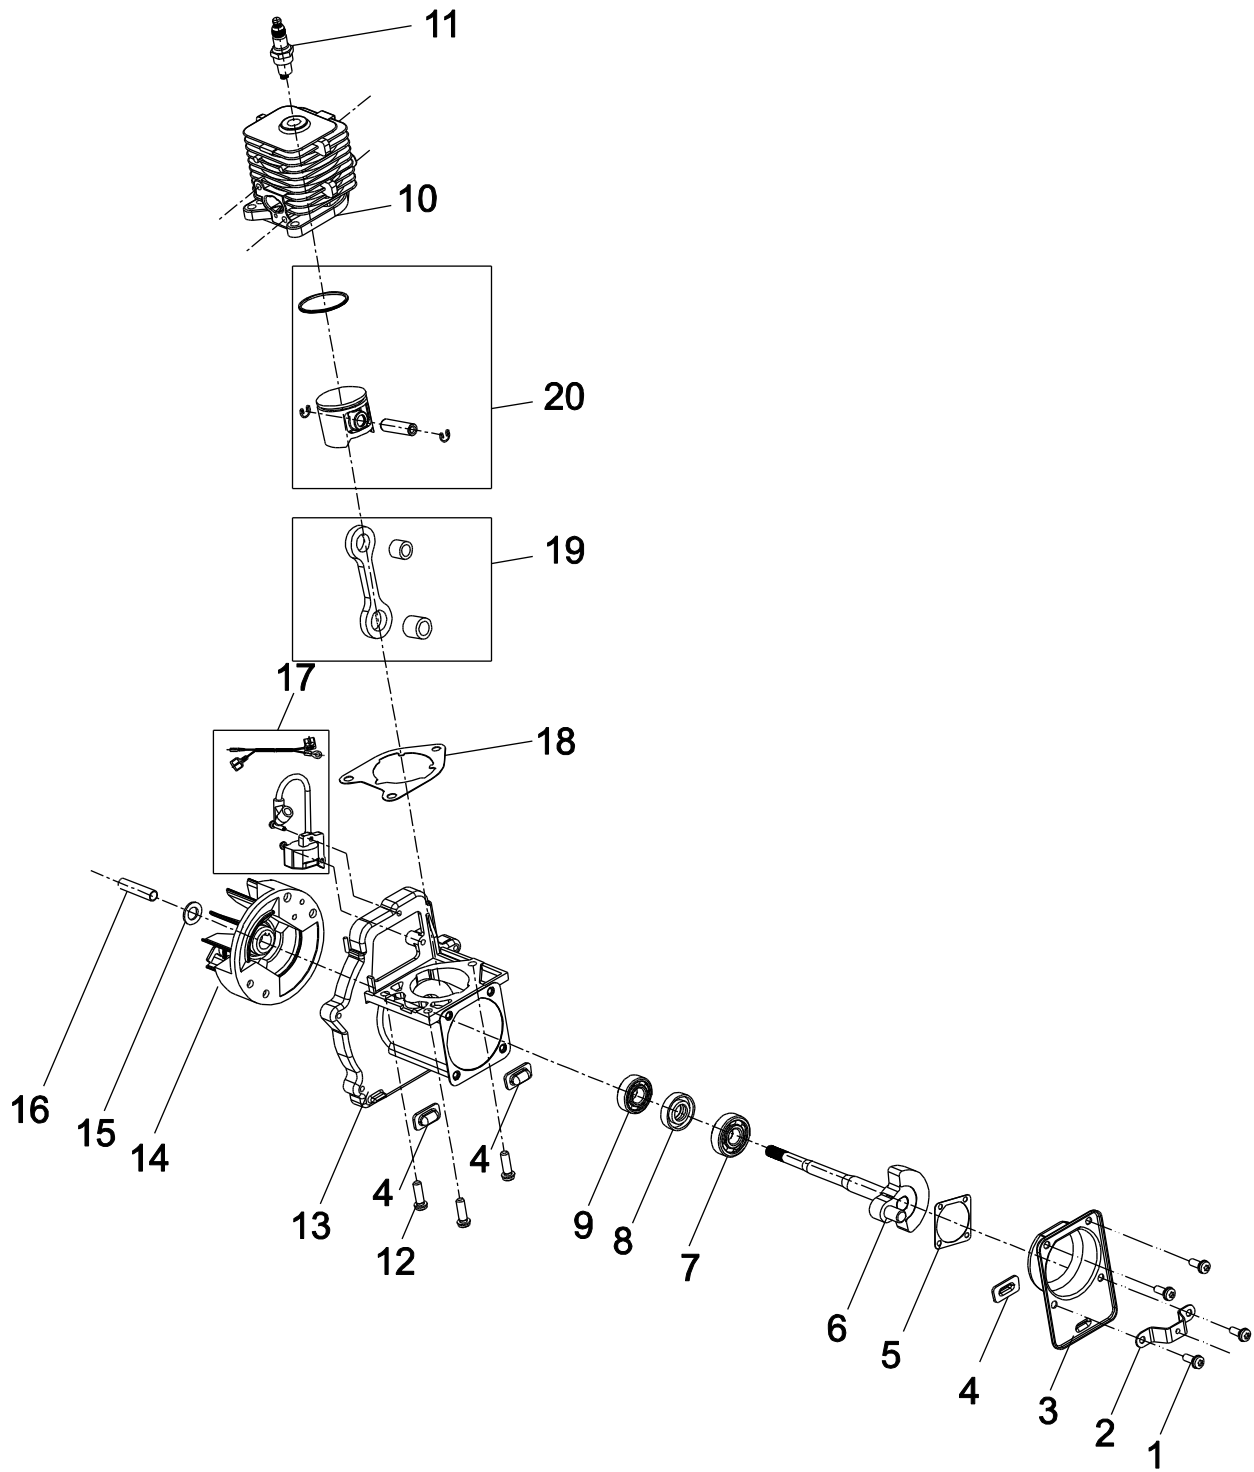

Engine Assembly

Engine Assembly Parts List

REF. NO.	DESCRIPTION	PART NO.	QTY
1	Screw, Crankcase M5x15	Reference Only	13
2	Bracket, Rear Cover	Reference Only	1
3	End Cap, Crankcase	Reference Only	1
4	Retainer, Fuel Tank	A101332	3
5	Gasket, Crankcase	A101325	1
6	Crankshaft Assembly	Reference Only	1
7	Inner Bearing 6201	Reference Only	1
8	Seal TC28X12X7	Reference Only	1
9	Outer Bearing 6001LLU	Reference Only	1
10	Cylinder	Reference Only	1
11	Spark Plug, Torch L8RTC	A101307	1
12	Bolt, M6X20	A101319	3
13	Crankcase	Reference Only	1
14	Flywheel	A200230	1
15	Washer, ϕ10	A101317	1
16	Spacer	A203167	1
17	Module, Ignition	A101314	1
18	Gasket, Cylinder	A101309	1
19	Connecting Rod Assembly	Reference Only	1
20	Kit, 25cc Piston, Assembly	Reference Only	1