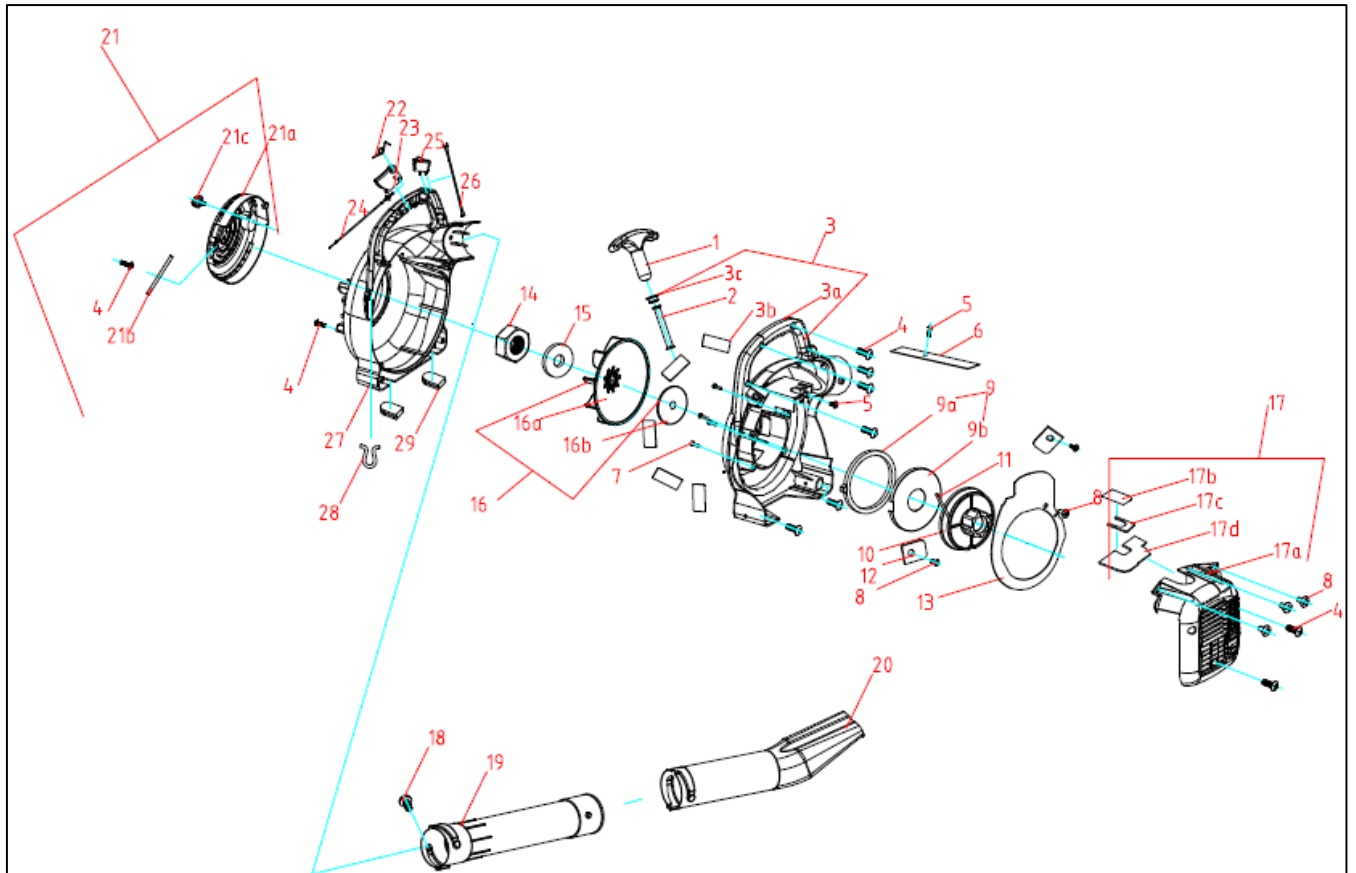

Housing Assembly

#30 (not shown) is **Blower Kit, Recoil Starter Repair** which includes parts from #1 to #3, and #8 to #14.

Housing Assembly

REF. NO.	DESCRIPTION	PART NO.	QTY
1	Handle, Starter	A101339	1
2	Bushing, Starter	For Reference Only	1
3	ASM, Fan Shroud, Right	For Reference Only	1
4	Screw, M5X16	A101328	10
5	Screw, ST2.9X12	For Reference Only	4
6	Plate, Mounting	For Reference Only	1
7	Screw, Cover M5X20	A101345	4
8	Screw, Vacuum Handle M4X12	For Reference Only	9
9	Spring ASM, Starter	A200217	1
9a	Spring, Starter	For Reference Only	1
9b	Retainer, Starter Spring	For Reference Only	1
10	Pulley, Starter	A101351	1
11	Rope, Starter, 2.5 mm Dia X 1.3 Meter Long	A101352	1
12	Plate, Starter	For Reference Only	2
13	Retainer, Starter	For Reference Only	1
14	Nut, Fan, M8X1	A101355	1
15	Washer, Fan	A101356	1
16	ASM, Fan (Includes Metal Insert)	A101357	1
17	ASM, Engine Shroud	A101358	1
18	Screw, Tube M5X12	A101359	1
19	Tube, Upper	A101360	1
20	Tube, Nozzle	A101361	1
21	ASM, Fan Door	A101362	1
22	Spring, Throttle	A101363	1
23	Lever, Throttle	A101364	1
24	Cable, Throttle	A101365	1
25	Switch, On/Off (Only order with #27)	A101366	1
26	ASM, Wire (Only order with #26)	A101367	1
27	Fan Shroud, Left	A101369	1
28	Hook, Strap	For Reference Only	1
29	Isolator, Left Fan Shroud	A101371	2
30	Blower Kit, Recoil Starter Repair (Includes 1-3, 8-14)	A101279	1