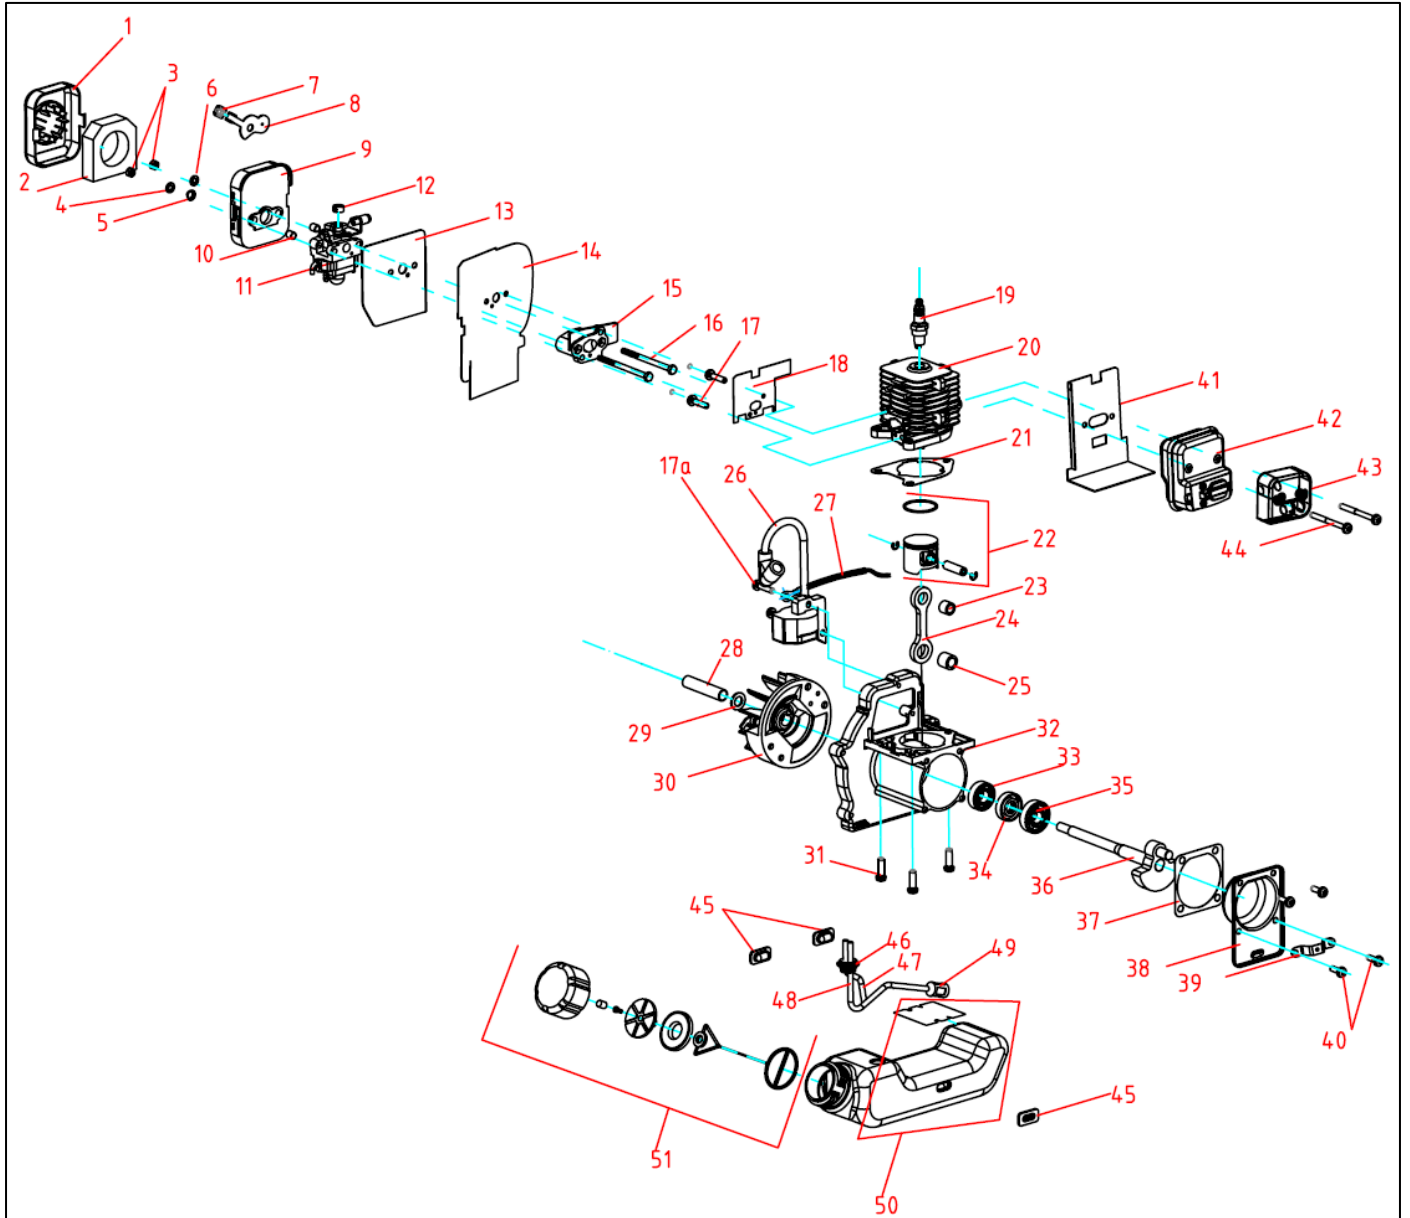

REF. NO.	DESCRIPTION	PART NO.	QTY
1	Cover, Air Box	A101289	1
2	Filter	A101290	1
3	Nut, M5	A101291	2
4	Washer, φ5 x φ13.5	A101292	2
5	Spring, Choke	A101293	1
6	Washer, φ5 × φ10	A101294	1
7	Cap, Choke Lever	A101295	1
8	Lever, Choke	A101296	1
9	Box, Air Filter	A101297	1
10	Spacer, Air Filter	A101298	2
11	Carburetor	A101299	1
12	Bushing, Throttle Line	A101300	1
13	Gasket, Carburetor	A101301	1
14	Shield, Heat	A101302	1
15	Manifold, Carburetor	A101401	1
16	Bolt, M5×80	A101402	2
17	Screw, M5×28	A101403	2
18	Gasket, Carburetor Manifold	A101306	1

Fuel Line Kit – A101275

REF. NO.	DESCRIPTION	PART NO.	QTY
1	Grommet, Fuel Tank	For Reference Only	1
2	Line, Outlet Fuel	For Reference Only	1
3	Line, Inlet Fuel	For Reference Only	1
4	Filter, Fuel	A101336	1

Engine Assembly

Engine Assembly

REF. NO.	DESCRIPTION	PART NO.	QTY
1	Cover, Air Box	A101289	1
2	Filter	A101290	1
3	Nut, M5	A101291	2
4	Washer, $\phi 5 \times \phi 13.5$	A101292	1
5	Spring, Choke	A101293	1
6	Washer, $\phi 5 \times \phi 10$	A101294	1
7	Cap, Choke Lever	A101295	1
8	Lever, Choke	A101296	1
9	Box, Air Filter	A101297	1
10	Spacer, Air Filter	A101298	2
11	Carburetor	A101299	1
12	Bushing, Throttle Line	A101300	1
13	Gasket, Carburetor	A101301	1
14	Shield, Heat	A101302	1
15	Manifold, Carburetor	A101401	1
16	Bolt, M5×80	A101402	2
17	Screw, M5×30	A101403	2
17a	Screw, M5×25	For Reference Only	2
18	Gasket, Carburetor Manifold	A101306	1
19	Spark Plug	A101307	1
20	Cylinder, 25cc	For Reference Only	1
21	Gasket, Cylinder	A101309	1
22	ASM, 25cc Piston	For Reference Only	1
23	Bearing, Needle 8×12×10	For Reference Only	1
24	Rod, Connecting	For Reference Only	1
25	Bearing, Needle 9.5×14.3×10	For Reference Only	1
26	Module, Ignition	A101314	1
27	Wire, Switch	A101315	1
28	Spacer	For Reference Only	1
29	Washer, $\phi 10$	For Reference Only	1
30	Flywheel	A101318	1
31	Screw, Cylinder M6×20	For Reference Only	3
32	Crankcase	For Reference Only	1