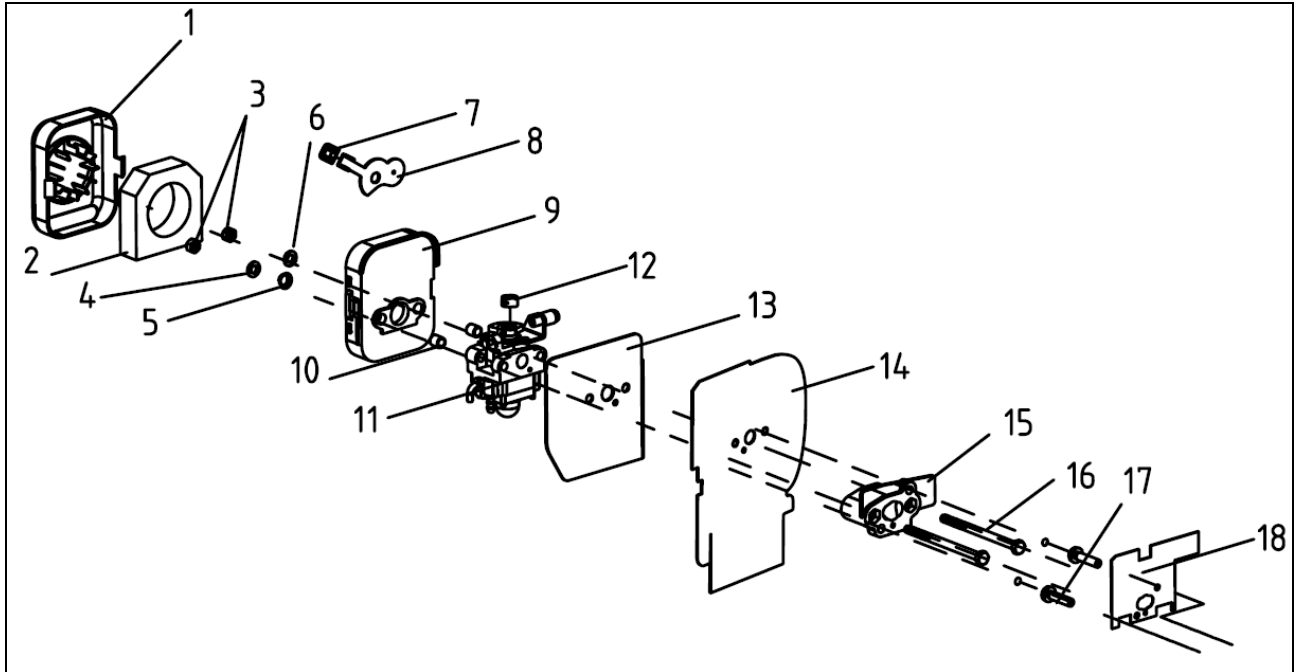

ILLUSTRATED PARTS BOOK

2-Cycle 25cc Handheld Blower

MODEL#: S-HB-25150-[E], S-HB-25150

Table of Contents

Kit Sub-Assemblies 3-6

Engine Assembly..... 7-9

Housing Assembly 10-11

Carburetor Kit – **A101273**

REF. NO.	DESCRIPTION	PART NO.	QTY
1	Cover, Air Box	A101289	1
2	Filter	A101290	1
3	Nut, M5	A101291	2
4	Washer, φ5 x φ13.5	A101292	2
5	Spring, Choke	A101293	1
6	Washer, φ5 × φ10	A101294	1
7	Cap, Choke Lever	A101295	1
8	Lever, Choke	A101296	1
9	Box, Air Filter	A101297	1
10	Spacer, Air Filter	A101298	2
11	Carburetor	A101299	1
12	Bushing, Throttle Line	A101300	1
13	Gasket, Carburetor	A101301	1
14	Shield, Heat	A101302	1
15	Manifold, Carburetor	A101401	1
16	Bolt, M5×80	A101402	2
17	Screw, M5×28	A101403	2
18	Gasket, Carburetor Manifold	A101306	1

Engine Assembly

Engine Assembly

REF. NO.	DESCRIPTION	PART NO.	QTY
1	Cover, Air Box	A101289	1
2	Filter	A101290	1
3	Nut, M5	A101291	2
4	Washer, $\phi 5 \times \phi 13.5$	A101292	1
5	Spring, Choke	A101293	1
6	Washer, $\phi 5 \times \phi 10$	A101294	1
7	Cap, Choke Lever	A101295	1
8	Lever, Choke	A101296	1
9	Box, Air Filter	A101297	1
10	Spacer, Air Filter	A101298	2
11	Carburetor	A101299	1
12	Bushing, Throttle Line	A101300	1
13	Gasket, Carburetor	A101301	1
14	Shield, Heat	A101302	1
15	Manifold, Carburetor	A101401	1
16	Bolt, M5×80	A101402	2
17	Screw, M5×30	A101403	2
17a	Screw, M5×25	For Reference Only	2
18	Gasket, Carburetor Manifold	A101306	1
19	Spark Plug	A101307	1
20	Cylinder, 25cc	For Reference Only	1
21	Gasket, Cylinder	A101309	1
22	ASM, 25cc Piston	For Reference Only	1
23	Bearing, Needle 8×12×10	For Reference Only	1
24	Rod, Connecting	For Reference Only	1
25	Bearing, Needle 9.5×14.3×10	For Reference Only	1
26	Module, Ignition	A101314	1
27	Wire, Switch	A101315	1
28	Spacer	For Reference Only	1
29	Washer, $\phi 10$	For Reference Only	1
30	Flywheel	A101318	1
31	Screw, Cylinder M6×20	For Reference Only	3
32	Crankcase	For Reference Only	1