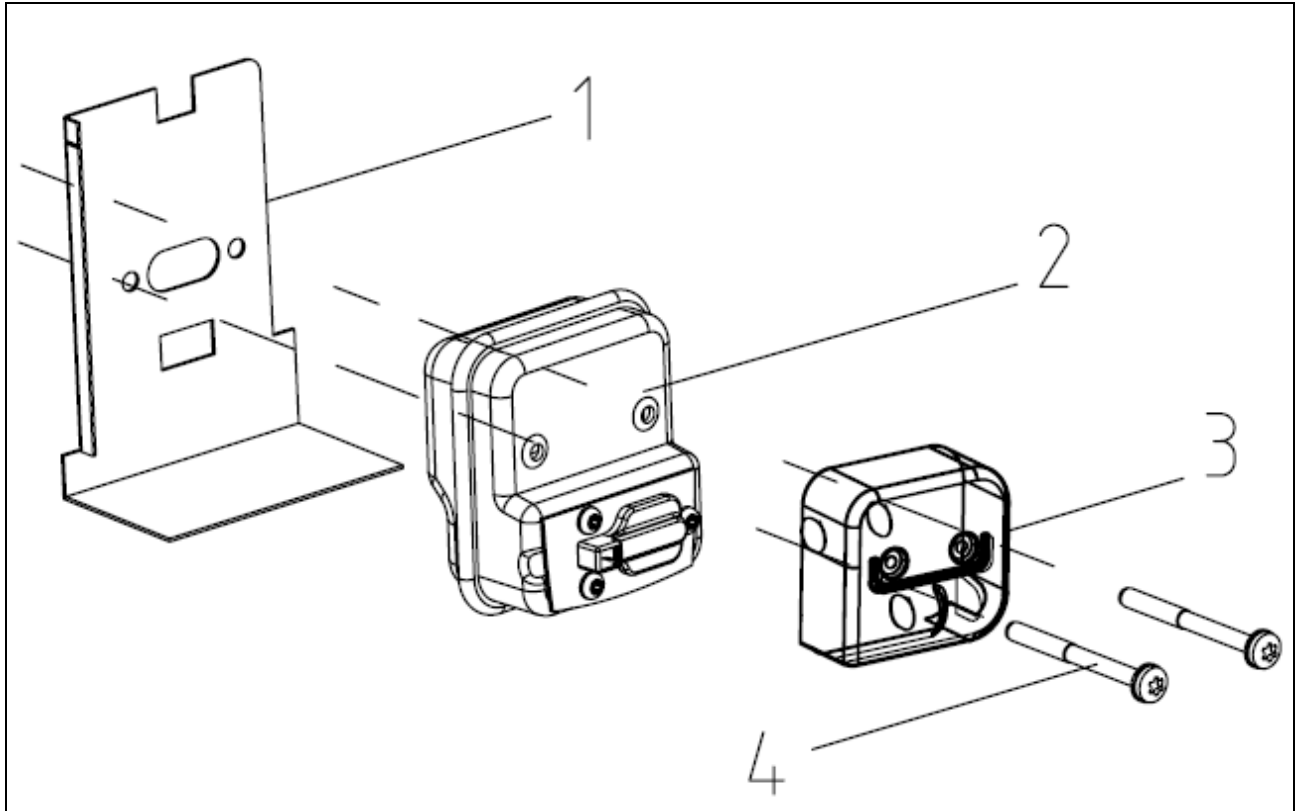

Muffler Kit, Blower – A101276

REF. NO.	DESCRIPTION	PART NO.	QTY
1	Gasket, Blower Muffler	A101329	1
2	Muffler, Blower	For Reference Only	1
3	Cover, Blower Muffler	For Reference Only	1
4	Screw, M5×56	A101331	2