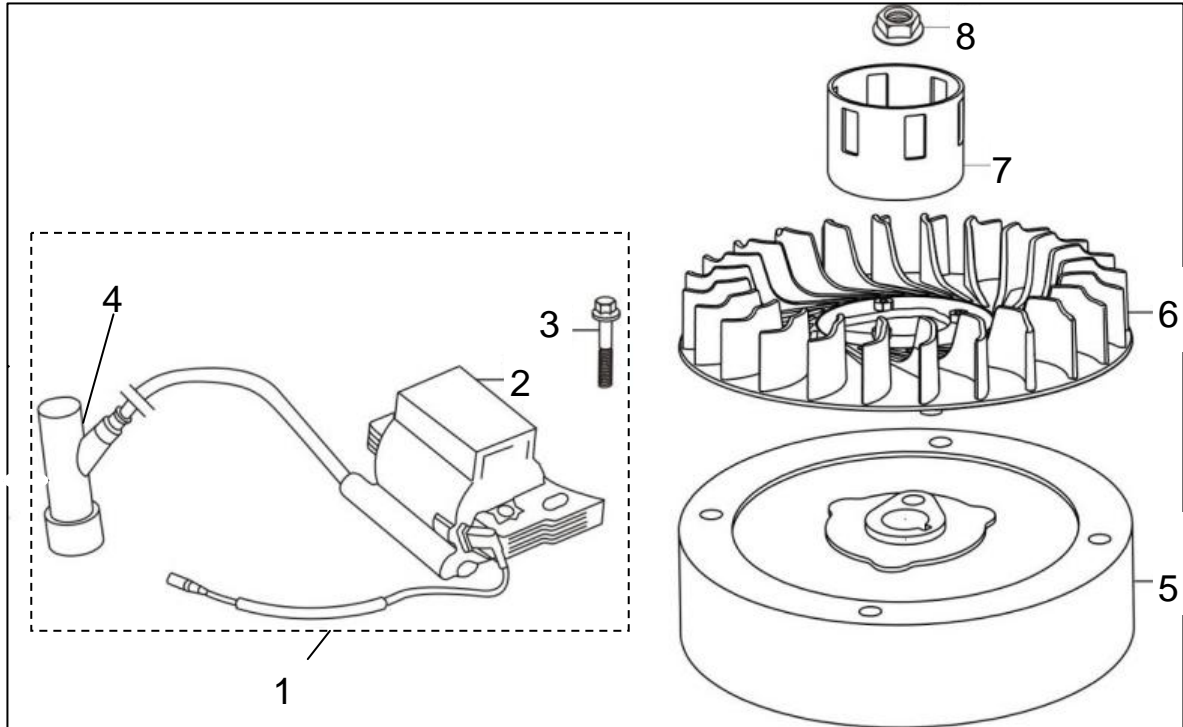

Flywheel / Ignition

REF. NO.	DESCRIPTION	PART NO.	RQD
1	Kit, Ignition Coil (Includes # 2-4)	A201773	1
2	Coil, Ignition	<i>Reference Only</i>	1
3	Bolt, Flange	A201311	2
4	Boot, Spark Plug	<i>Reference Only</i>	1
5	Flywheel	A201312	1
6	Fan, Flywheel	A201313	1
7	Pulley, Starter	A201314	1
8	Nut, Flywheel	A201315	1