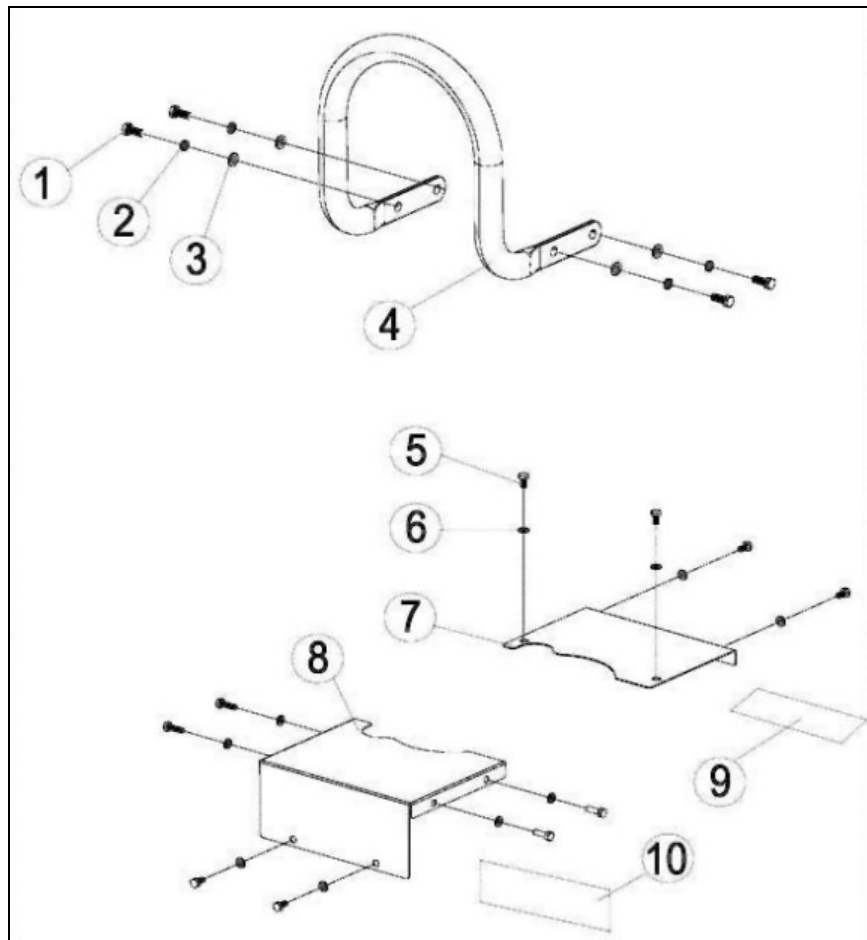

Front Carry Handle and Inspection Plates

REF. NO.	DESCRIPTION	PART NO.	QTY
1	Bolt, M8x25	A200573	4
2	Spring Washer, M8	A200514	4
3	Flat Washer, M8	A200506	4
4	Front Carry Handle, Southland	A200630	1
5	Bolt, M6x12	A200685	10
6	Flat Washer, M6	A200496	10
7	Rear Inspection Plate, Southland	A200641	1
8	Front Inspection Plate, Southland	A200643	1
9	Decal, Gear Drive	A200948	1
10	Decal, Powermate Brand	A200949	1