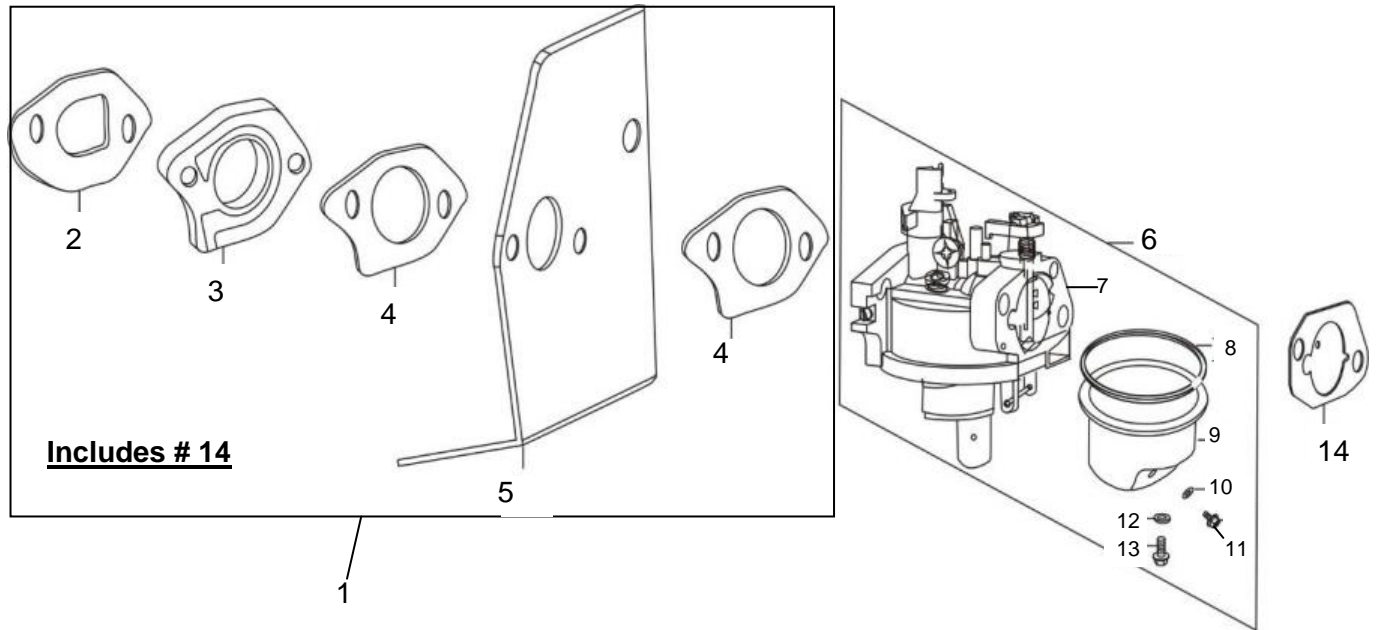

Carburetor

REF. NO.	DESCRIPTION	PART NO.	RQD
1	Kit, Carburetor Gasket (Includes # 2-5 & 14)	A201772	1
2	Gasket, Insulator	Reference Only	1
3	Spacer, Gasket	Reference Only	1
4	Gasket, Carburetor	Reference Only	2
5	Heat Shield, Carburetor	Reference Only	1
6	ASM, Carburetor (Includes # 7-13)	A201771	1
7	Body, Carburetor	Reference Only	1
8	Gasket, Float Bowl	Reference Only	1
9	Bowl, Float	Reference Only	1
10	Washer, Carburetor Drain Plug	Reference Only	1
11	Plug, Carburetor Drain	Reference Only	1
12	Gasket, Plug	Reference Only	1
13	Plug, Carburetor	Reference Only	1
14	Gasket, Air Filter	Reference Only	1