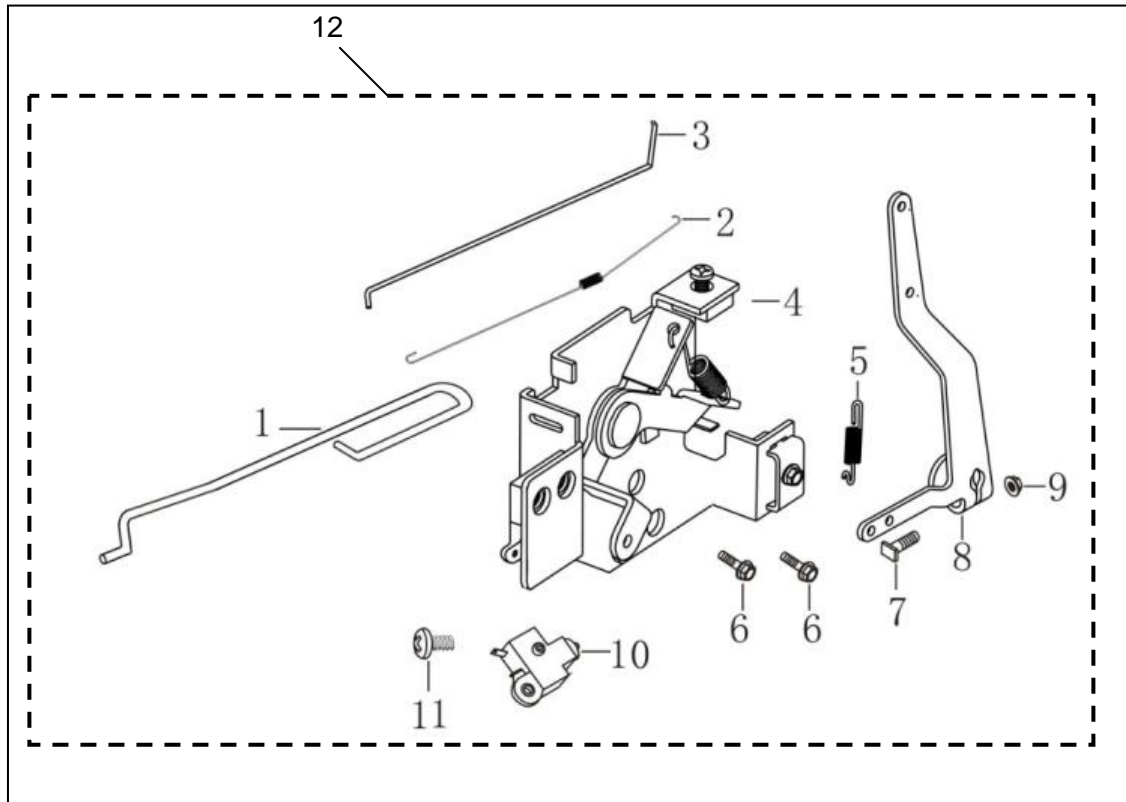

Control Assembly

REF. NO.	DESCRIPTION	PART NO.	RQD
1	Rod, Throttle	A201325	1
2	Spring, Long Governor	A201326	1
3	Rod, Governor	A201327	1
4	ASM, Throttle Control Bracket	<i>Reference Only</i>	1
5	Spring, Short Governor	A201329	1
6	Bolt, Flange, M6	A201330	2
7	Bolt, Governor Arm	A201331	1
8	Arm, Governor	A201332	1
9	Nut, Governor, M6	A201333	1
10	ASM, On/Off Switch	A201334	1
11	Screw, Philips, M4X10	A201335	1
12	Kit, Throttle Control	A201730	1