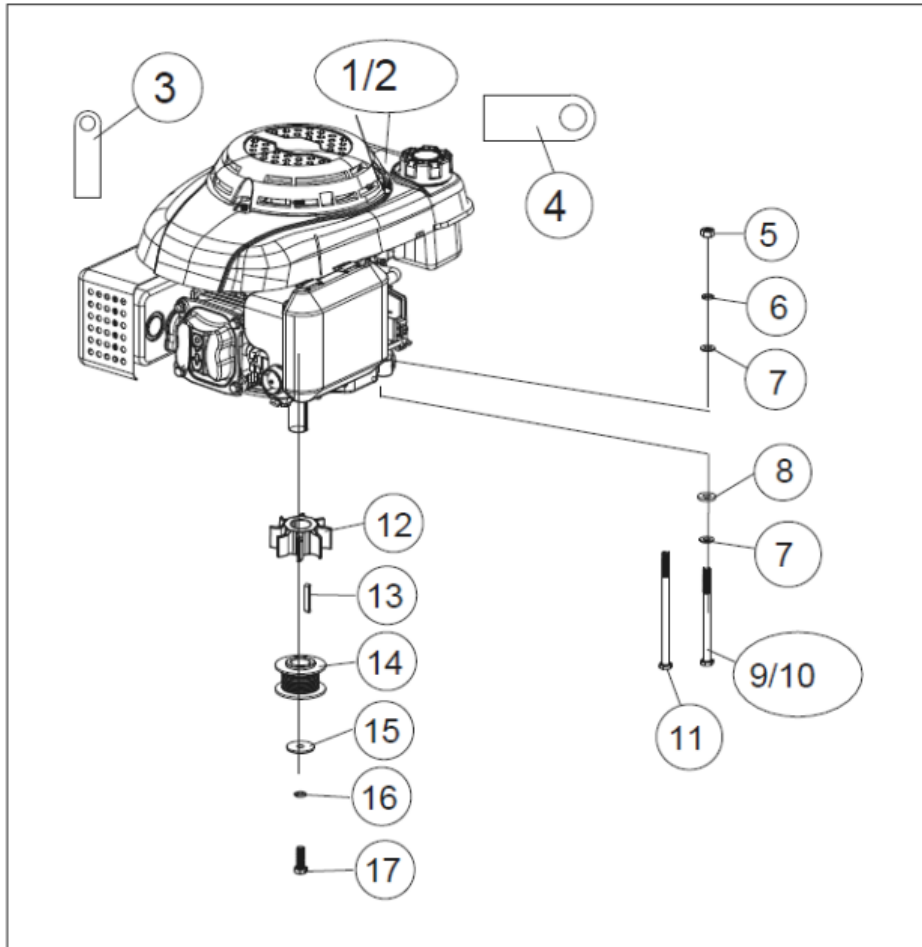

Top Level Assembly

REF. NO.	DESCRIPTION	PART NO.	RQD
1	Engine-Top Level Assembly	See Page 5	1
2	Handle Assembly	See Page 6	1
3	Swing Plate Assembly	See Page 8	1
4	Swing Plate Mount Assembly	See Page 9	1
5	Base Assembly	See Page 10	1
6	Tines & Transmission Assembly	See Page 12	1
7	Carry Handle & Inspection Plates	See Page 14	1

Engine – Top Level Assembly

REF. NO.	DESCRIPTION	PART NO.	RQD
1	Engine, Loncin 159cc Vertical	A200713	1
2	Engine, Kohler (Carb) Vertical	A200622	1
3	Oil Hang Tag - Oil Dipstick	<i>Reference Only</i>	1
4	Oil Hang Tag - Fuel Tank	<i>Reference Only</i>	1
5	Nut, M8	A200524	3
6	Spring Washer, M8	A200514	3
7	Flat Washer, M8	A200506	6
8	Spacer, Engine Mounting	A200664	3
9	Bolt, M8x130	A200655	1
10	Bolt, M10x130 (Carb Engine)	A200812	1
11	Bolt, M8x150	A200656	2
12	Fan, Pulley	A200714	1
13	Key, Engine	A200715	1
14	Engine Pulley	A200716	1
15	Spacer, 10x32x4	A200717	1
16	Spring Washer, M10	A200531	1
17	Bolt, 3/8-24	A200718	1