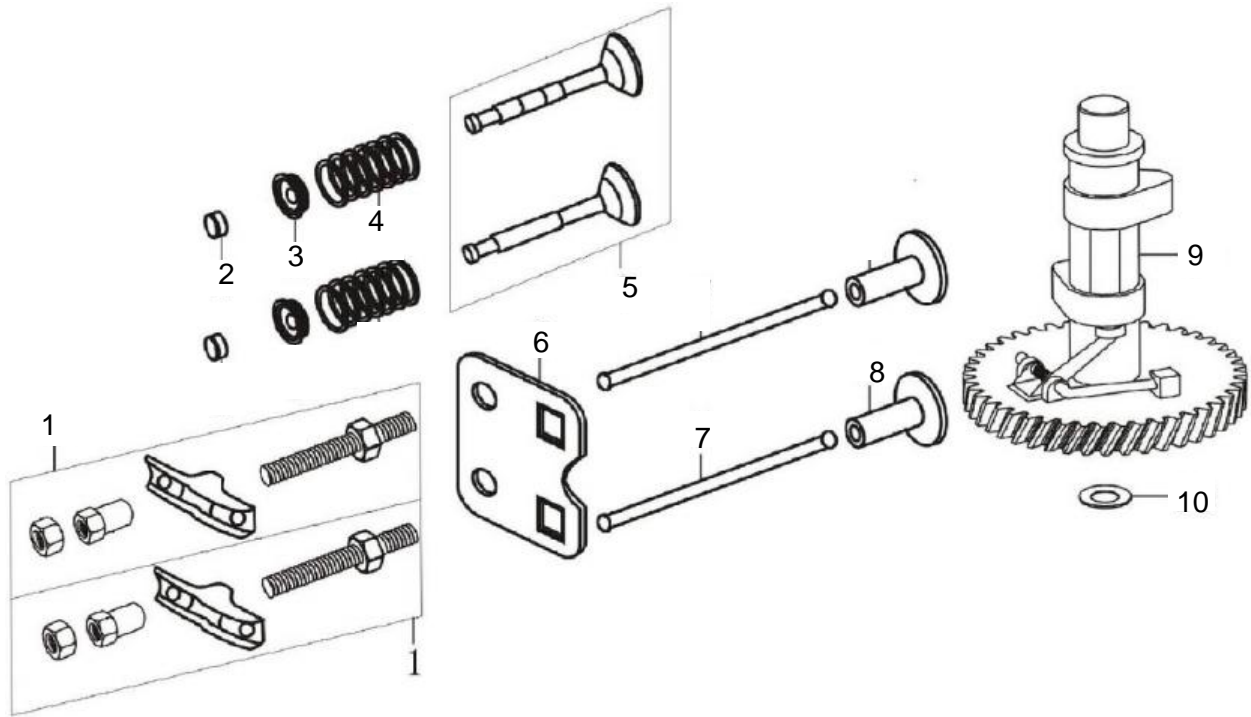

Engine – Top Level Assembly

REF. NO.	DESCRIPTION	PART NO.	RQD
1	Engine, Loncin 159cc Vertical	A200713	1
2	Engine, Kohler (Carb) Vertical	A200622	1
3	Oil Hang Tag - Oil Dipstick	<i>Reference Only</i>	1
4	Oil Hang Tag - Fuel Tank	<i>Reference Only</i>	1
5	Nut, M8	A200524	3
6	Spring Washer, M8	A200514	3
7	Flat Washer, M8	A200506	6
8	Spacer, Engine Mounting	A200664	3
9	Bolt, M8x130	A200655	1
10	Bolt, M10x130 (Carb Engine)	A200812	1
11	Bolt, M8x150	A200656	2
12	Fan, Pulley	A200714	1
13	Key, Engine	A200715	1
14	Engine Pulley	A200716	1
15	Spacer, 10x32x4	A200717	1
16	Spring Washer, M10	A200531	1
17	Bolt, 3/8-24	A200718	1

Warning and Safe Operation Labels – Cont.

REF. NO.	DESCRIPTION	PART NO.	QTY
1	Decal, Safe Operation Warning	A201742	1
2	Decal, Swing Plate Pinch Point Warning	A200942	1
3	Decal, Belt Covers Warning	A201747	1
4	Decal, Rotating Tines Warning	A201744	2
5	Decal, Outdoor Use Only Warning	A201758	1
6	Decal, Belt Tension Adjustment Warning	A201738	1
7	Decal, Hot Surface Warning	A201755	1
8	Decal, Clutch Control	A200947	1
9	Decal, Hand Placement While Starting	A200945	1
10	Kit, Warning and Safe Operation Decal (# 1-9)	A201871	1

Cylinder Head

REF. NO.	DESCRIPTION	PART NO.	RQD
1	Flange Bolt, Valve Cover, M6X16.5	A201230	4
2	Cover, Valve	A201231	1
3	Gasket, Valve Cover	A201232	1
4	Plug, Spark (Torch F7TC, NGK BPGES, Champion RN9YC4)	A201233	1
5	Flange Bolt, Cylinder Head, M5X50	A201234	4
6	Head, Cylinder	A201235	1
7	Bolt, Stud, M6X91	A201236	2
8	Bolt, Stud, M6X95	A201237	2
9	Gasket, Cylinder Head	A201238	1
10	Pin, Dowel	A201239	2

Camshaft

REF. NO.	DESCRIPTION	PART NO.	RQD
1	ASM, Valve Rocker Arm	A201284	2
2	Retainer, Valve Spring	A201285	2
3	Seat, Valve Spring	A201286	2
4	Spring, Valve	A201287	2
5	Valve	A201288	2
6	Bracket, Valve	A201289	1
7	Rod, Camshaft	A201290	2
8	Lifter, Valve	A201291	2
9	ASM, Camshaft	A201292	1
10	Washer, Camshaft, 14X20X1	A201293	1