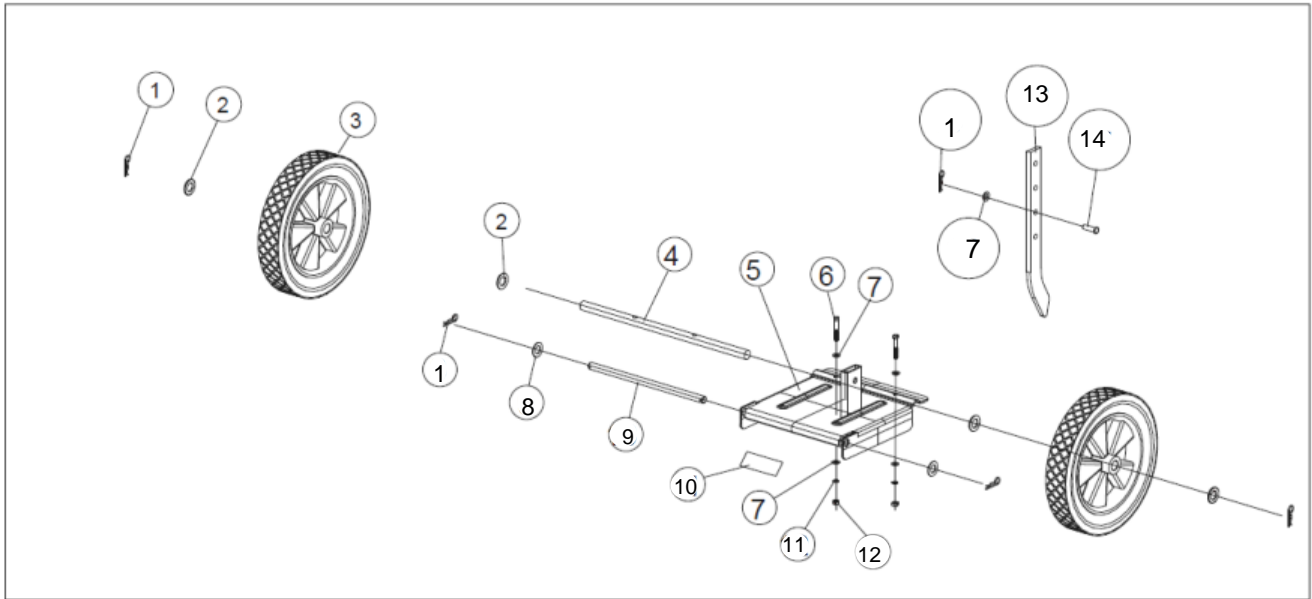

Swing Plate Assembly

REF. NO.	DESCRIPTION	PART NO.	RQD
1	Cotter Key, 2x37	A200671	5
2	Flat Washer, M14	A200688	2
3	Wheel, 10 Inch	A200694	3
4	Axle, Wheel	A200690	1
5	Swing Plate - Southland	A200644	1
6	Bolt, M8x30	A200545	2
7	Flat Washer, M8	A200506	5
8	Flat Washer, M12	A200689	2
9	Axle, Swing Plate	A200691	1
10	Decal, Pinch Point	A200942	1
11	Spring Washer, M8	A200514	2
12	Lock Nut, M8	A200524	2
13	Drag Bar	A200672	1
14	Pin, 8x23	A200673	1