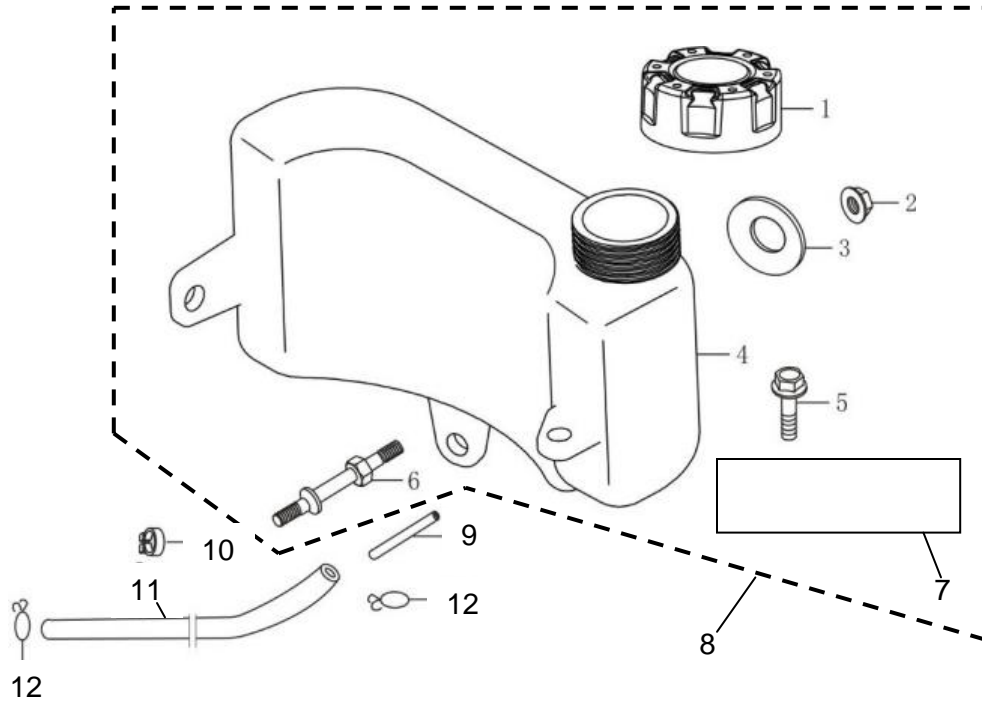

Fuel Tank

REF. NO.	DESCRIPTION	PART NO.	RQD
1	Cap, Fuel	A201340	1
2	Nut, Flange, M6	A201333	1
3	Washer, 6X25X2	A201342	1
4	Tank, Fuel	A201343	1
5	Bolt, Flange, M6X16	A201344	2
6	Bolt, Stud, 6X60	A201345	1
7	Decal, Fuel Usage	<i>Reference Only</i>	1
8	Kit, Fuel Tank	A201731	1
9	Filter, Fuel	A201346	1
10	Clip, Fuel Tank	A201347	1
11	Line, Fuel	A201348	1
12	Clamp, Fuel Line	A201349	2