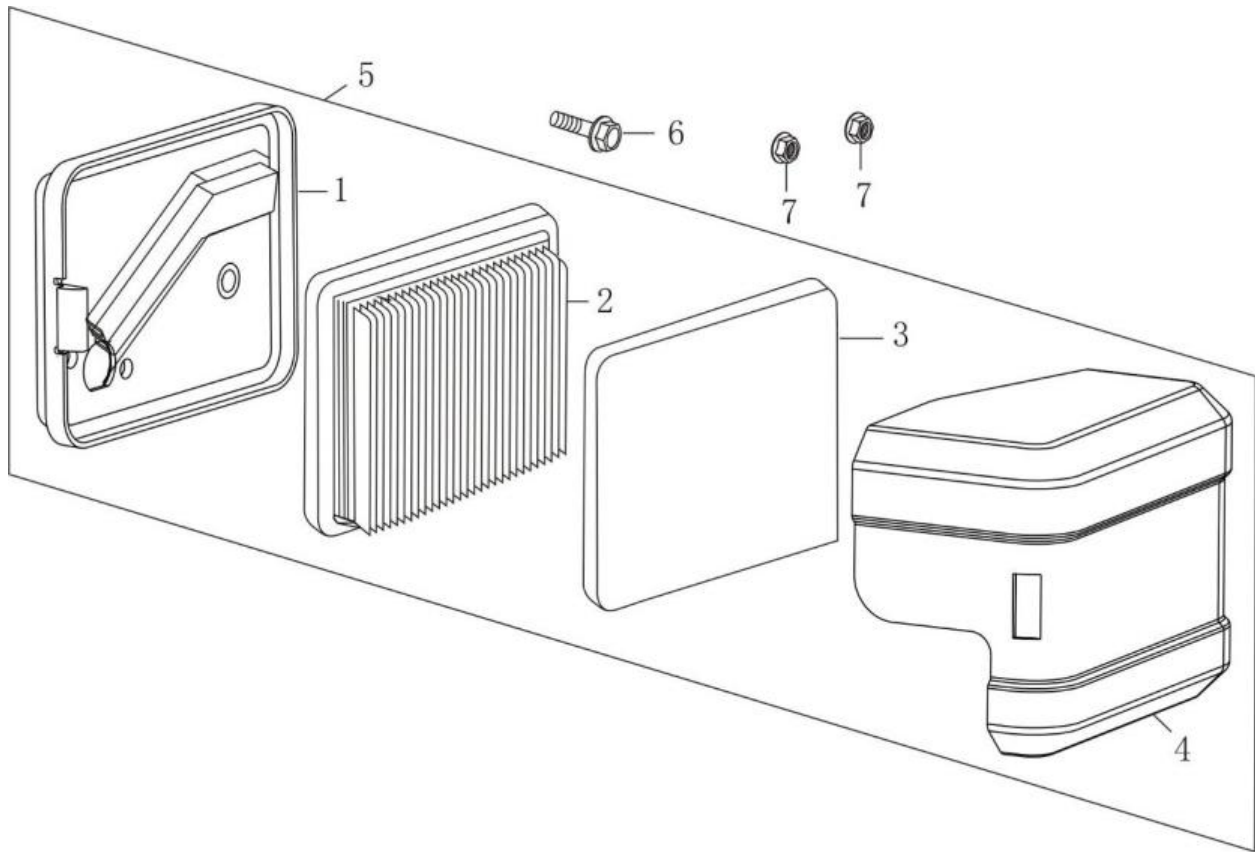

Air Cleaner

REF. NO.	DESCRIPTION	PART NO.	RQD
1	Mount, Air Filter Housing	A201318	1
2	Element, Air Filter	A201319	1
3	Filter, Foam	A201320	1
4	Cover, Air Filter	A201321	1
5	Kit, Air Filter Assembly (Includes #1-4)	A201775	1
6	Bolt, Flange – M6 x 16mm	A201323	1
7	Nut, M6 x 1.0	A201324	2