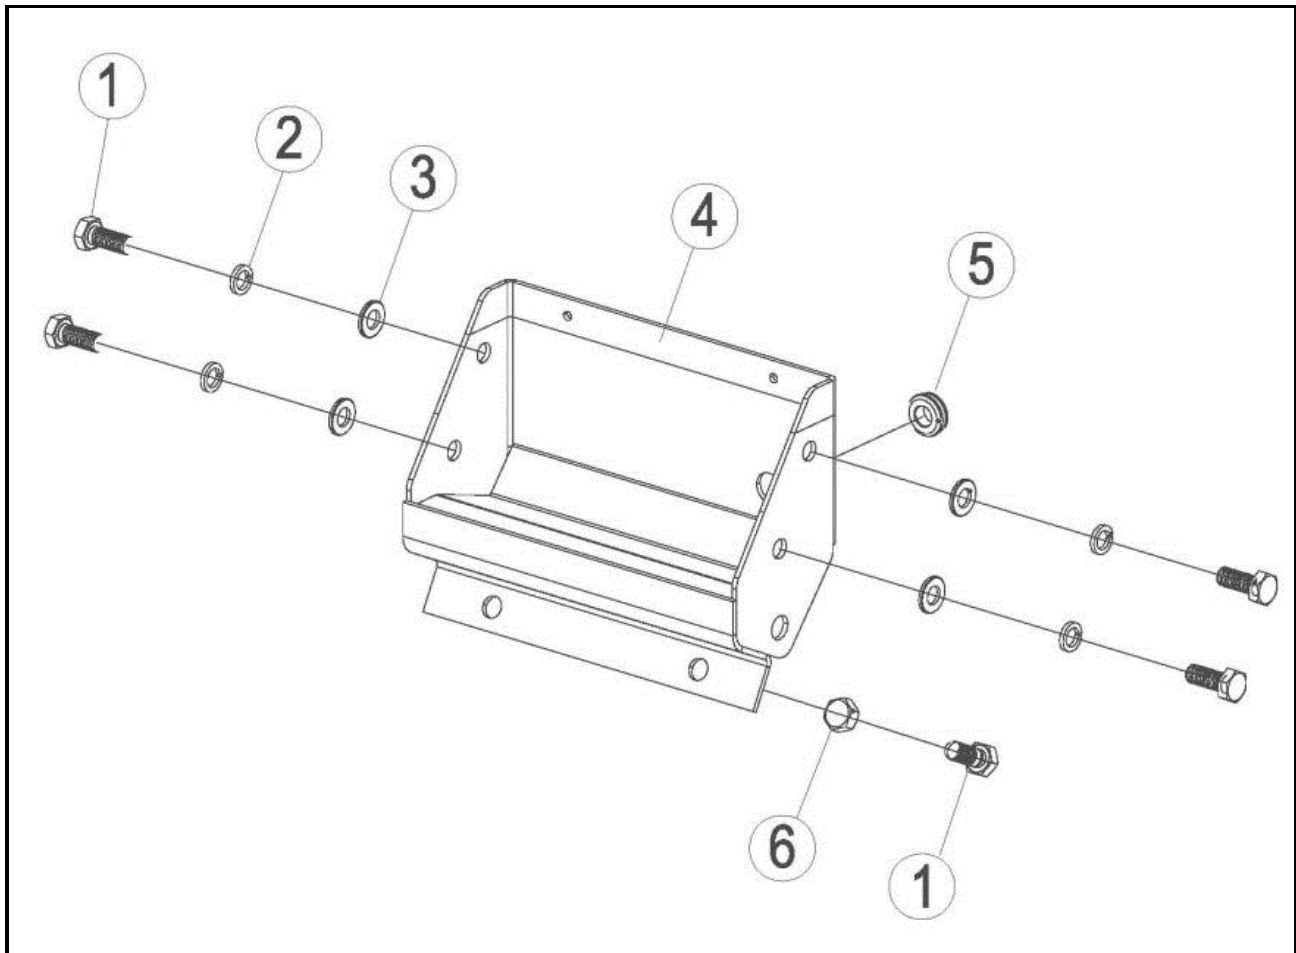

Swing Plate Mount Assembly

REF. NO.	DESCRIPTION	PART NO.	RQD
1	Bolt, M10x25	A200539	6
2	Spring Washer, M10	A200531	4
3	Flat Washer, M10	A200518	4
4	Swing Plate Mounting Frame - Southland	A200639	1
5	Grommet	A200569	1
6	Nut, M10	A200532	2