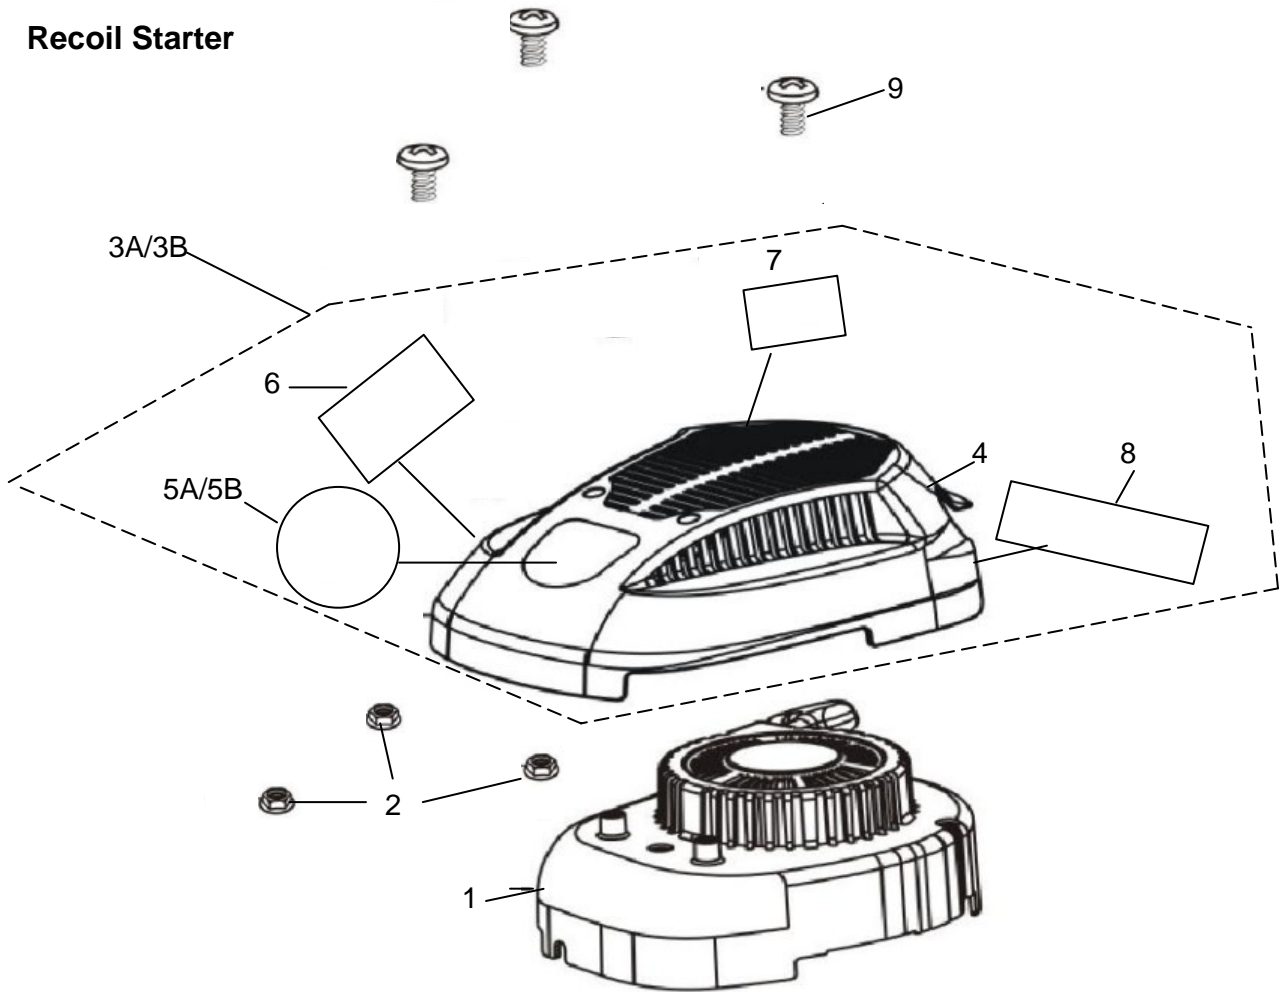

Recoil Starter

REF. NO.	DESCRIPTION	PART NO.	RQD
1	ASM, Starter Shroud	A201294	1
2	Nut, Flange M6	A201297	3
3A	Kit, Engine Housing-Southland(Includes # 4,5A,6-8)	A201808	1
3B	Kit, Engine Housing-Powermate(Includes # 4,5B,6-8)	A202136	1
4	Housing, Recoil	<i>Reference Only</i>	1
5A	Decal, Engine Spec-Southland	<i>Reference Only</i>	1
5B	Decal, Engine Spec-Powermate	<i>Reference Only</i>	1
6	Decal, Hot Surface Warning	A201755	1
7	Decal, Oil Fill	<i>Reference Only</i>	1
8	Decal, Outdoor Use Only	A201758	1
9	Screw, M4x10	A201296	3