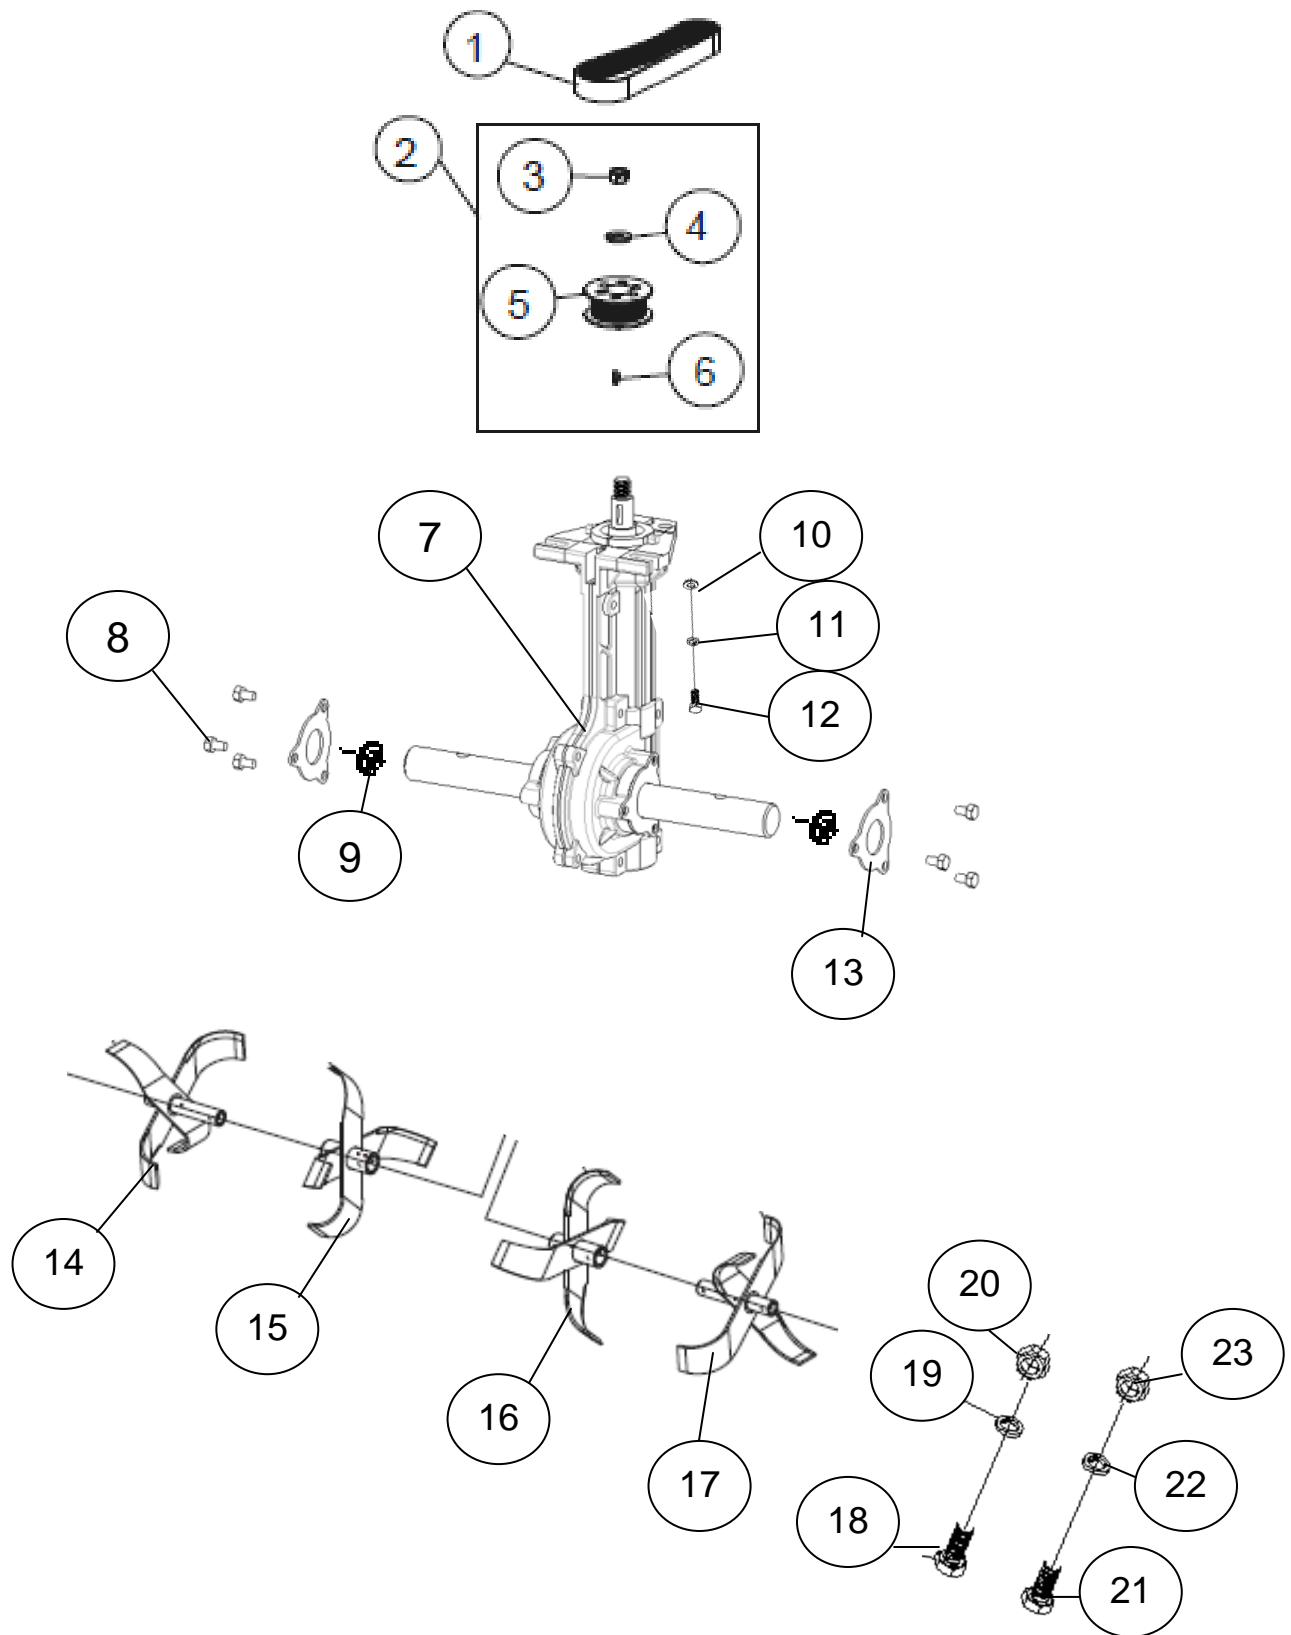

Tine and Transmission Assembly

Tine and Transmission Assembly

REF. NO.	DESCRIPTION	PART NO.	RQD
1	Drive Belt, 10PJ508	A200659	1
2	Kit, Transmission Pulley(#3-6)	A200822	1
3	Lock Nut, M12x1.75	A200660	1
4	Flat Washer, 12x28x3	A200661	1
5	Pulley, Transmission	A200662	1
6	Key, 4x6.5x16	A200663	1
7	ASM, Transmission	A200829	1
8	M6x1.0x12, Hex Head Cap Screw, Grade 8.8, Zinc	A200619	6
9	Gear Box Seal Cover	A200620	2
10	Transmission Oil Seal 25x40x7	A200621	2
11	M8x1.25x25, Hex Head Cap Screw, Grade 8.8, Zinc	<i>Reference Only</i>	1
12	Lock Washer, M8, Zinc	<i>Reference Only</i>	4
13	Flat Washer, M8, Zinc	<i>Reference Only</i>	4
14	Right Tine, Outside*	A200615	1
15	Right Tine, Inside*	A200617	1
16	Left Tine, Inside*	A200640	1
17	Left Tine, Outside*	A200642	1
18	M8x1.25x45, Hex Head Cap Screw, Grade 8.8, Black Oxide	A200533	2
19	Flat Washer, M8, Black Oxide	A202688	2
20	Lock Nut, M8, Black Oxide	A200524	2
21	M10x1.5x45, Hex Head Cap Screw, Grade 8.8, Black Oxide	A200578	2
22	Flat Washer, M10, Black Oxide	A202689	2
23	Lock Nut, M10, Grade 8, Black Oxide	A200532	2
*Orientation determined from operator's position, behind unit, facing forward.