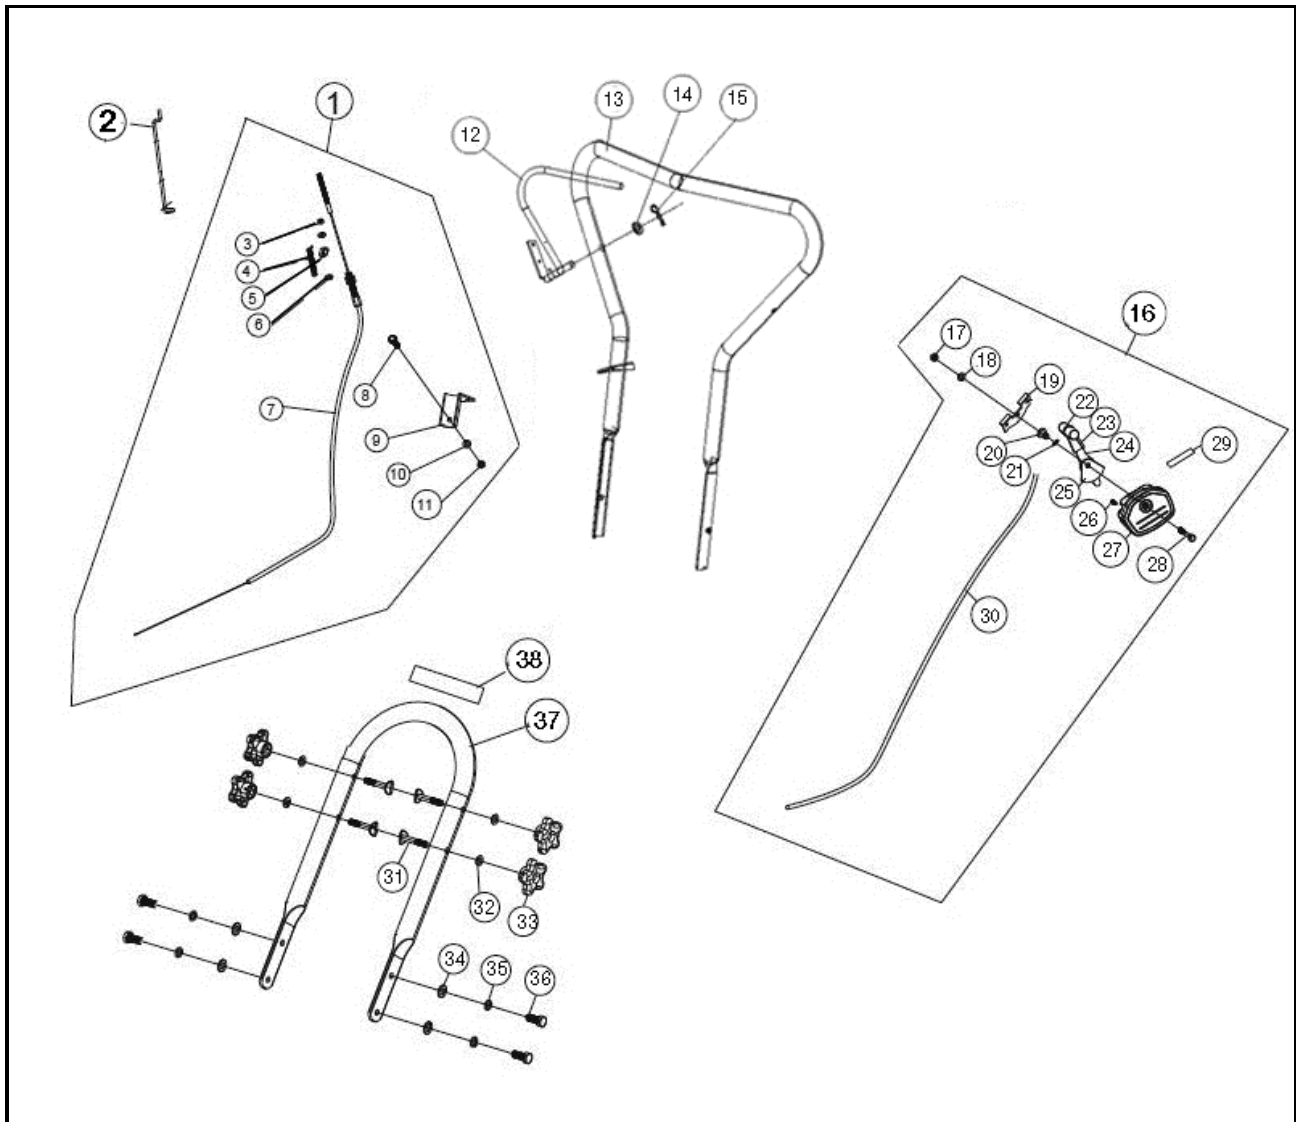

Handle Assembly

Handle Assembly

REF. NO.	DESCRIPTION	PART NO.	RQD
1	Kit, Clutch Cable Control	A200819	1
2	Rod, Clutch	A200701	1
3	Locknut, M5	A200500	1
4	Spring, Clutch Cable	A200503	1
5	Bracket, Clutch Rod	A200501	1
6	Flat Washer, M5	A200502	2
7	Clutch Cable	A200707	1
8	Bolt, M6x45	A200488	1
9	Handle Bracket, Clutch Cable	A200495	1
10	Flat Washer, M6	A200496	1
11	Lock Nut, M6	A200497	1
12	Clutch Bar, Southland	A200650	1
13	Upper Handle, Southland	A200651	1
14	Flat Washer, M10	A200518	1
15	Cotter Key, 2x37	A200671	1
16	Kit, Throttle Control	A200830	1
17	Lock Nut, M6	<i>Reference Only</i>	1
18	Flat Washer, M6	<i>Reference Only</i>	1
19	Bracket, Throttle	<i>Reference Only</i>	1
20	Rivet Stud	<i>Reference Only</i>	1
21	Wave Washer, M8	<i>Reference Only</i>	1
22	Grip, Throttle Lever	<i>Reference Only</i>	1
23	Lever, Throttle	<i>Reference Only</i>	1
24	Bracket, Throttle	<i>Reference Only</i>	1
25	Mounting Bracket, Throttle Lever	<i>Reference Only</i>	1
26	Bolt, Thread Forming 3x30	<i>Reference Only</i>	2
27	Throttle Control	<i>Reference Only</i>	1
28	Bolt, M6x70	<i>Reference Only</i>	1
29	Decal, Throttle Control	<i>Reference Only</i>	1
30	Cable, Throttle	<i>Reference Only</i>	1
31	Bolt, Handle	A200487	4
32	Flat Washer, M8	A200506	4
33	Knob, Handle	A200486	4
34	Flat Washer, M10	A200518	4
35	Spring Washer, M0	A200531	4
36	Bolt, M10x25	A200539	4
37	Handle, Lower	A200695	1
38	Decal, Lower Handle	A200945	1