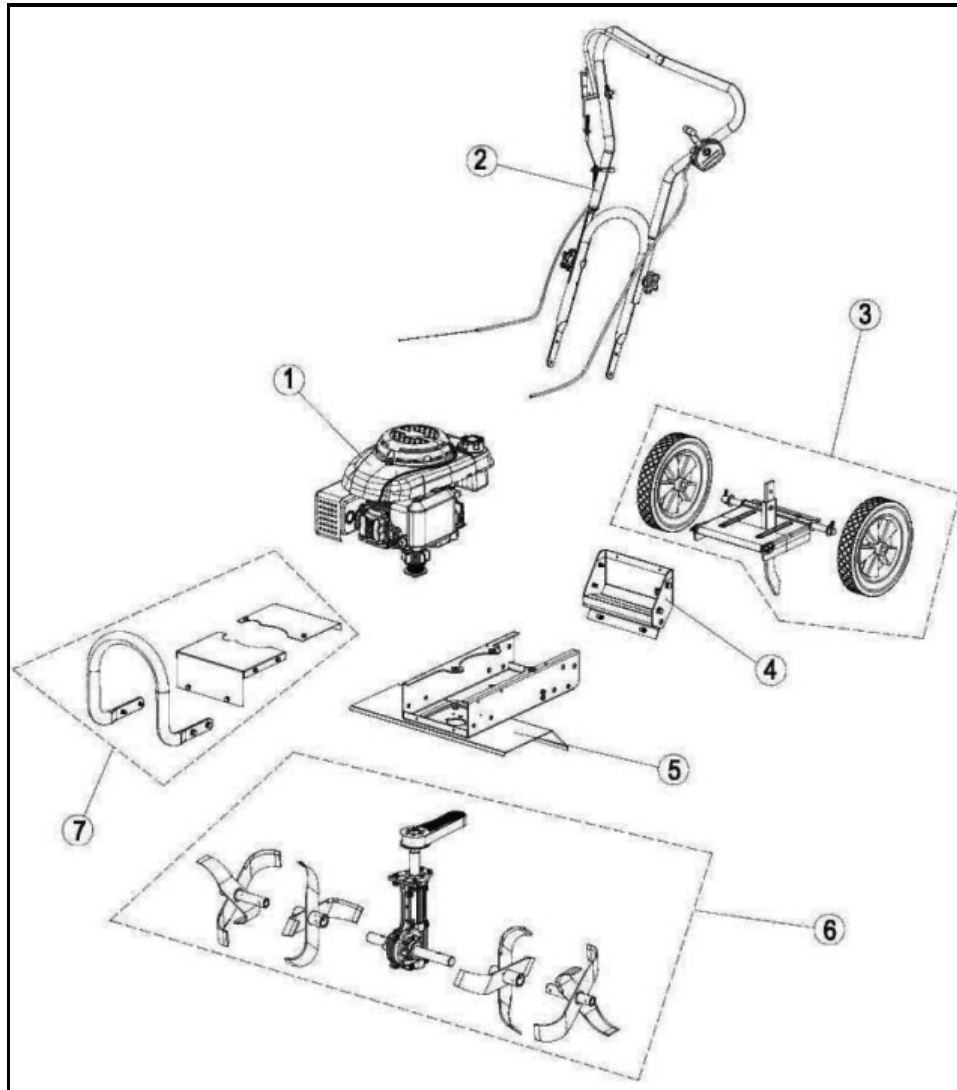

SOUTHLAND™

ILLUSTRATED PARTS BOOK

Front Tine Tiller

MODEL#: S-FTT-160-[E], S-FTT-160

Table of Contents

Top Level Assembly.....	3
Engine – Top Level Assembly.....	4
Handle Assembly.....	5-6
Swing Plate Assembly.....	7
Swing Plate Mount Assembly.....	8
Base Assembly.....	9-10
Tine and Transmission Assembly.....	11-12
Carry Handle and Inspection Plates.....	13
Warning and Safe Operation Labels.....	14-15

Top Level Assembly

REF. NO.	DESCRIPTION	PART NO.	RQD
1	Engine-Top Level Assembly	See Page 5	1
2	Handle Assembly	See Page 6	1
3	Swing Plate Assembly	See Page 8	1
4	Swing Plate Mount Assembly	See Page 9	1
5	Base Assembly	See Page 10	1
6	Tines & Transmission Assembly	See Page 12	1
7	Carry Handle & Inspection Plates	See Page 14	1

Engine – Top Level Assembly

REF. NO.	DESCRIPTION	PART NO.	RQD
1	Engine, Loncin 159cc Vertical	A200713	1
2	Engine, Kohler (Carb) Vertical	A200622	1
3	Oil Hang Tag - Oil Dipstick	<i>Reference Only</i>	1
4	Oil Hang Tag - Fuel Tank	<i>Reference Only</i>	1
5	Nut, M8	A200524	3
6	Spring Washer, M8	A200514	3
7	Flat Washer, M8	A200506	6
8	Spacer, Engine Mounting	A200664	3
9	Bolt, M8x130	A200655	1
10	Bolt, M10x130 (Carb Engine)	A200812	1
11	Bolt, M8x150	A200656	2
12	Fan, Pulley	A200714	1
13	Key, Engine	A200715	1
14	Engine Pulley	A200716	1
15	Spacer, 10x32x4	A200717	1
16	Spring Washer, M10	A200531	1
17	Bolt, 3/8-24	A200718	1

Swing Plate Assembly

REF. NO.	DESCRIPTION	PART NO.	RQD
1	Cotter Key, 2x37	A200671	5
2	Flat Washer, M14	A200688	2
3	Wheel, 10 Inch	A200694	3
4	Axle, Wheel	A200690	1
5	Swing Plate - Southland	A200644	1
6	Bolt, M8x30	A200545	2
7	Flat Washer, M8	A200506	5
8	Flat Washer, M12	A200689	2
9	Axle, Swing Plate	A200691	1
10	Decal, Pinch Point	A200942	1
11	Spring Washer, M8	A200514	2
12	Lock Nut, M8	A200524	2
13	Drag Bar	A200672	1
14	Pin, 8x23	A200673	1