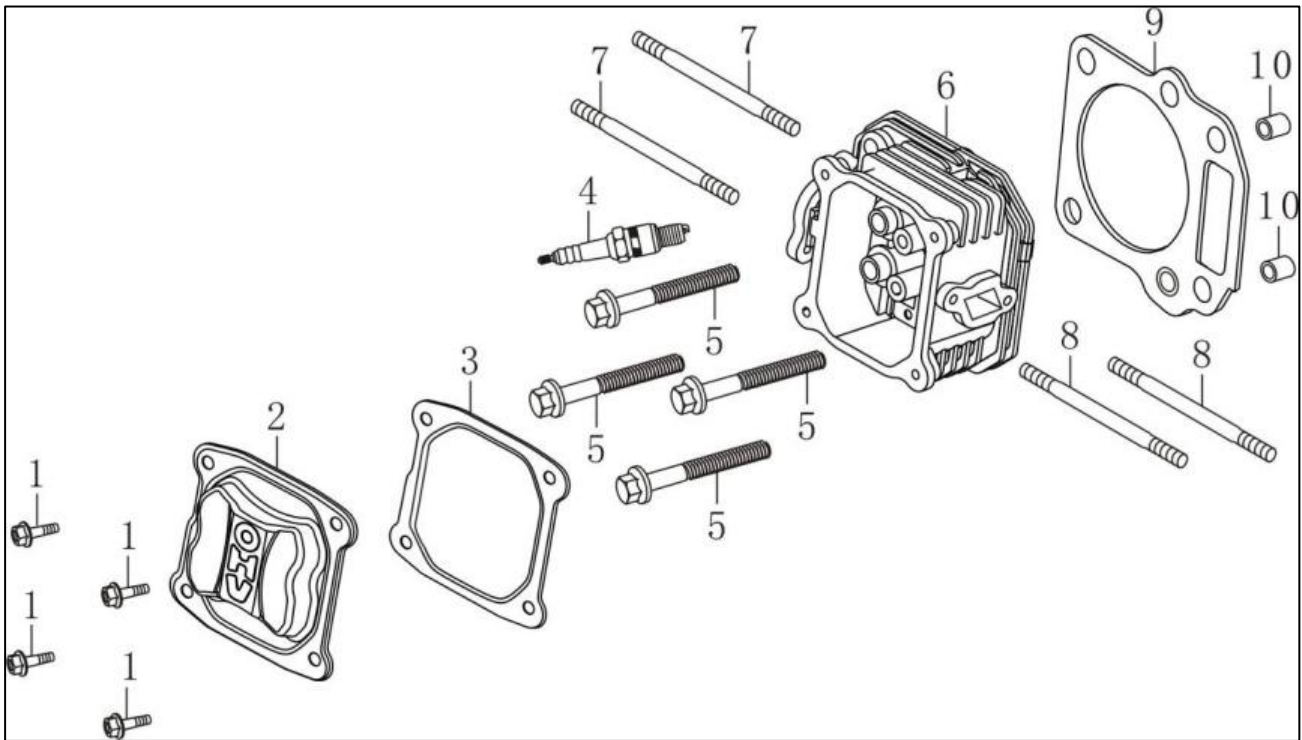

Engine – Top Level Assembly

REF. NO.	DESCRIPTION	PART NO.	RQD
1	Engine, Loncin 159cc Vertical	A200713	1
2	Engine, Kohler (Carb) Vertical	A200622	1
3	Oil Hang Tag - Oil Dipstick	<i>Reference Only</i>	1
4	Oil Hang Tag - Fuel Tank	<i>Reference Only</i>	1
5	Nut, M8	A200524	3
6	Spring Washer, M8	A200514	3
7	Flat Washer, M8	A200506	6
8	Spacer, Engine Mounting	A200664	3
9	Bolt, M8x130	A200655	1
10	Bolt, M10x130 (Carb Engine)	A200812	1
11	Bolt, M8x150	A200656	2
12	Fan, Pulley	A200714	1
13	Key, Engine	A200715	1
14	Engine Pulley	A200716	1
15	Spacer, 10x32x4	A200717	1
16	Spring Washer, M10	A200531	1
17	Bolt, 3/8-24	A200718	1

Cylinder Head

REF. NO.	DESCRIPTION	PART NO.	RQD
1	Flange Bolt, Valve Cover, M6X16.5	A201230	4
2	Cover, Valve	A201231	1
3	Gasket, Valve Cover	A201232	1
4	Plug, Spark (Torch F7TC, NGK BPGES, Champion RN9YC4)	A201233	1
5	Flange Bolt, Cylinder Head, M5X50	A201234	4
6	Head, Cylinder	A201235	1
7	Bolt, Stud, M6X91	A201236	2
8	Bolt, Stud, M6X95	A201237	2
9	Gasket, Cylinder Head	A201238	1
10	Pin, Dowel	A201239	2