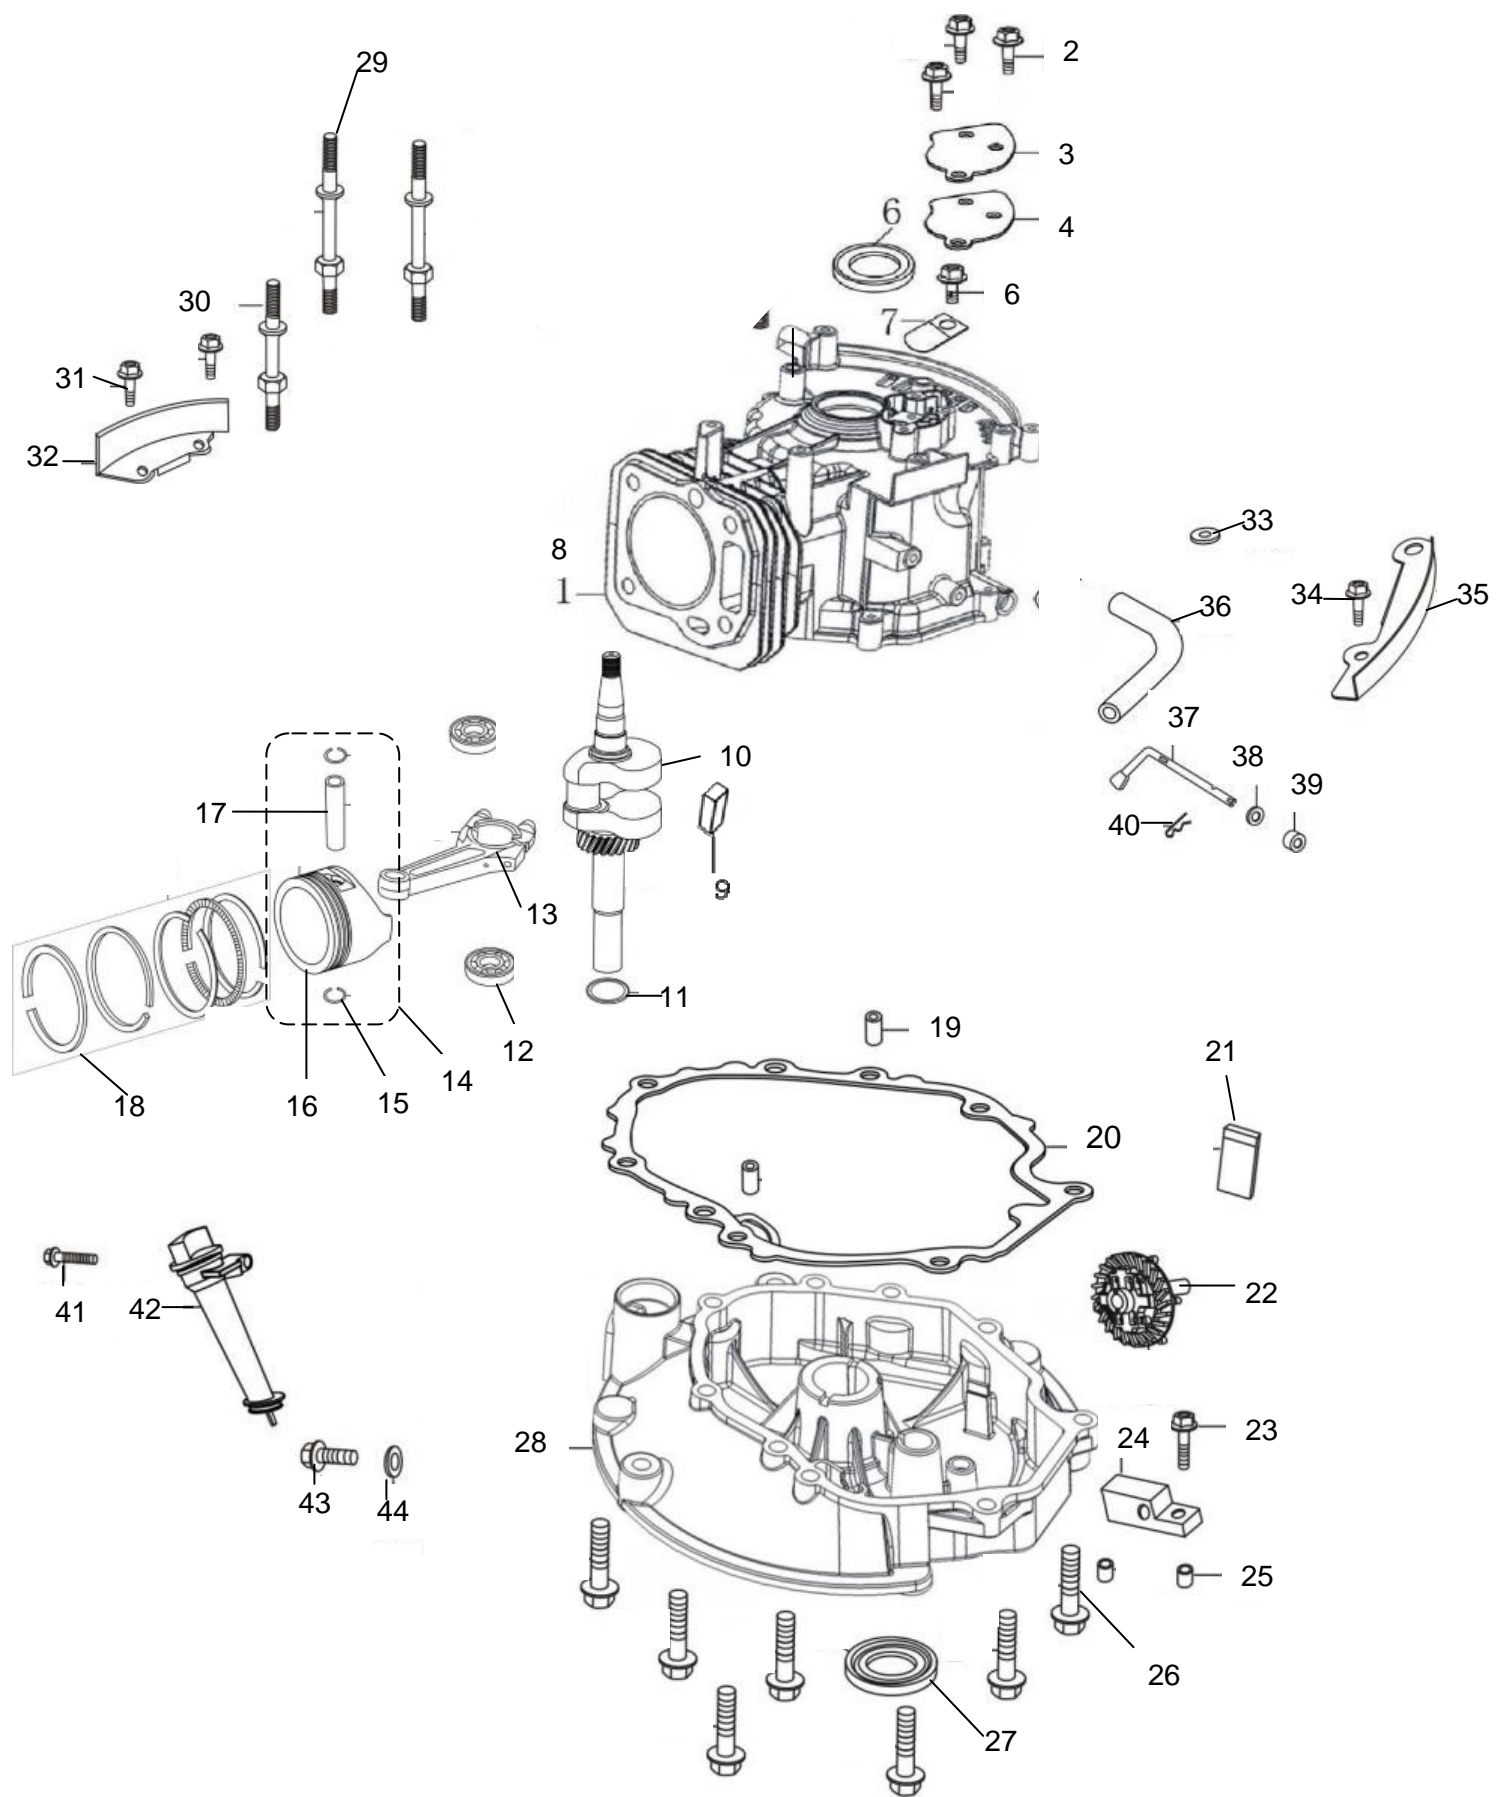

Engine – Top Level Assembly

REF. NO.	DESCRIPTION	PART NO.	RQD
1	Engine, Loncin 159cc Vertical	A200713	1
2	Engine, Kohler (Carb) Vertical	A200622	1
3	Oil Hang Tag - Oil Dipstick	<i>Reference Only</i>	1
4	Oil Hang Tag - Fuel Tank	<i>Reference Only</i>	1
5	Nut, M8	A200524	3
6	Spring Washer, M8	A200514	3
7	Flat Washer, M8	A200506	6
8	Spacer, Engine Mounting	A200664	3
9	Bolt, M8x130	A200655	1
10	Bolt, M10x130 (Carb Engine)	A200812	1
11	Bolt, M8x150	A200656	2
12	Fan, Pulley	A200714	1
13	Key, Engine	A200715	1
14	Engine Pulley	A200716	1
15	Spacer, 10x32x4	A200717	1
16	Spring Washer, M10	A200531	1
17	Bolt, 3/8-24	A200718	1

Base Assembly

Base Assembly

REF. NO.	DESCRIPTION	PART NO.	RQD
1	Kit, Tension Idler	A200826	1
2	Lock Nut, M8	A200524	1
3	Spring Washer, M8	A200514	1
4	Flat Washer, M8	A200506	2
5	Bushing, Belt	A200658	1
6	Flat Washer, 8x22x2	A200513	1
7	Tensioner Arm	<i>Reference Only</i>	1
8	Spring, Clutch	A200676	1
9	Bushing, Tensioner Arm	A200677	1
10	Cotter Key, 1.5x20	A200678	1
11	Clip, Clutch Cable	A200520	1
12	Pin, 6x16	A200521	1
13	Tensioner	A200681	1
14	6200 Ball Bearing	<i>Reference Only</i>	2
15	Circlip, 10	<i>Reference Only</i>	1
16	Circlip, 30	<i>Reference Only</i>	1
17	Bolt, M8x60	A200625	1
18	Lock Nut, M8	A200524	1
19	Spring Washer, M8	A200514	2
20	Flat Washer, M8	A200506	1
21	Bushing, Belt	A200658	2
22	Locknut, M6	A200497	2
23	Bracket, Clutch Cable	A200665	1
24	Mounting Frame, Southland	A200638	1
25	Flat Washer, M6	A200496	10
26	Bolt, M6x18	A200654	6
27	Bolt, M8x50	A200652	1
28	Tine Shield, Southland	A200637	1
29	Spring Washer, M6	A200561	4

Cylinder Head

REF. NO.	DESCRIPTION	PART NO.	RQD
1	Flange Bolt, Valve Cover, M6X16.5	A201230	4
2	Cover, Valve	A201231	1
3	Gasket, Valve Cover	A201232	1
4	Plug, Spark (Torch F7TC, NGK BPGES, Champion RN9YC4)	A201233	1
5	Flange Bolt, Cylinder Head, M5X50	A201234	4
6	Head, Cylinder	A201235	1
7	Bolt, Stud, M6X91	A201236	2
8	Bolt, Stud, M6X95	A201237	2
9	Gasket, Cylinder Head	A201238	1
10	Pin, Dowel	A201239	2