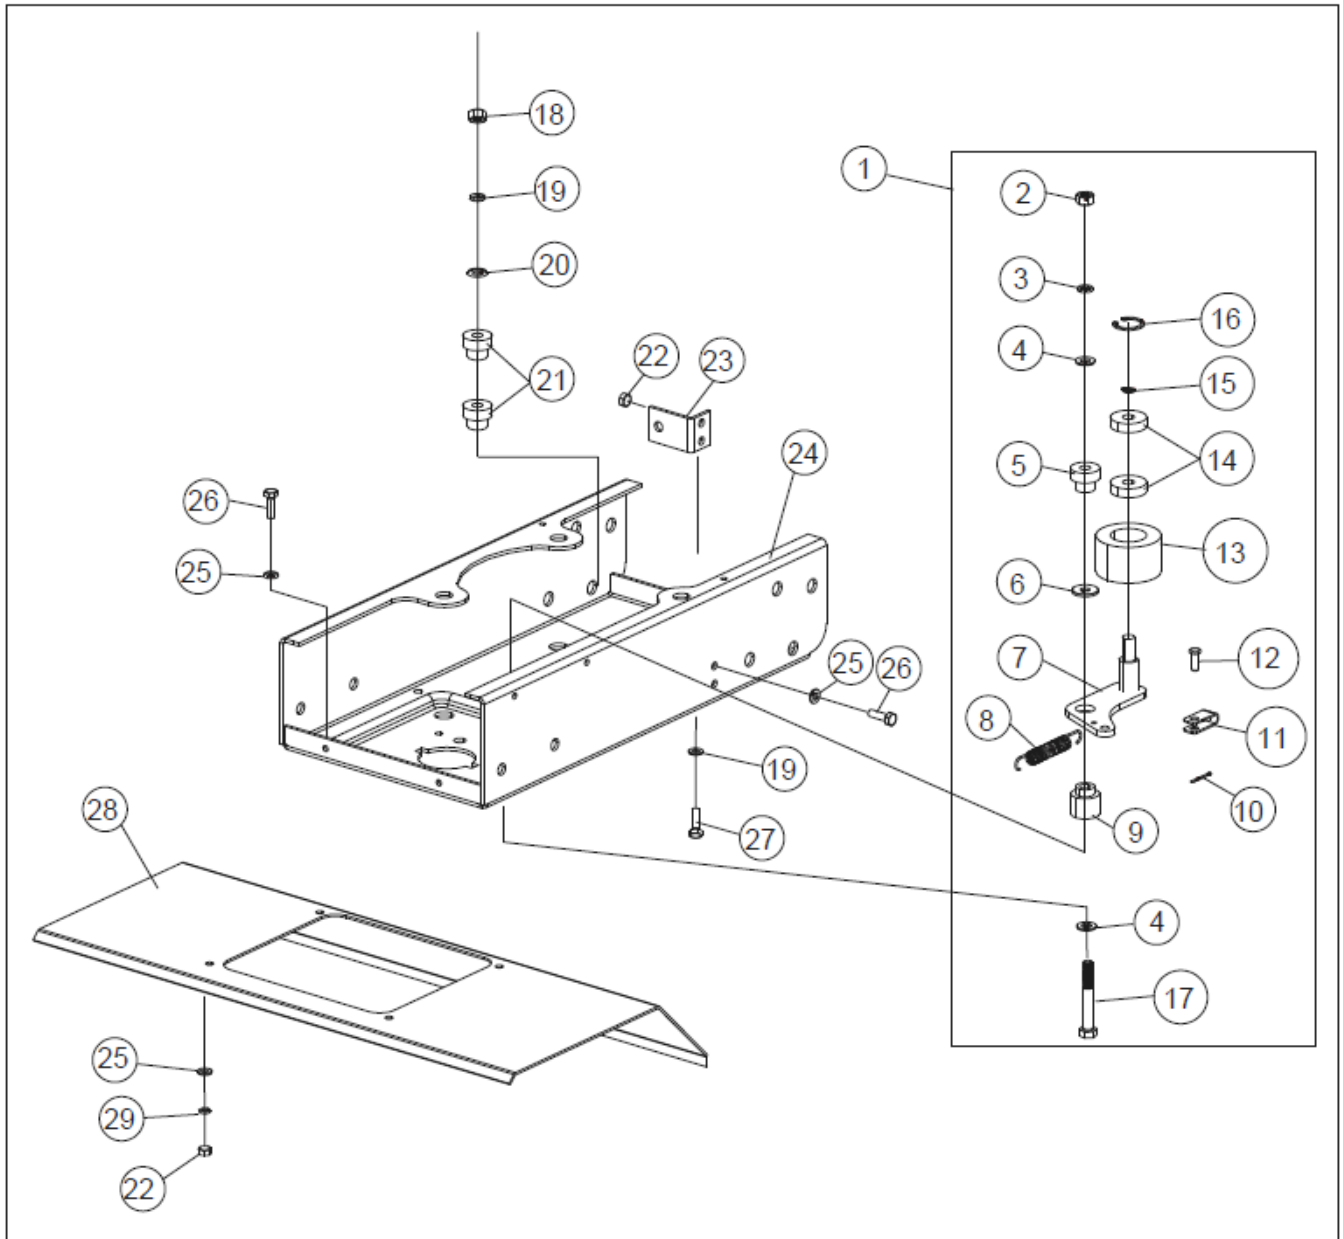

Base Assembly

Base Assembly

REF. NO.	DESCRIPTION	PART NO.	RQD
1	Kit, Tension Idler	A200826	1
2	Lock Nut, M8	A200524	1
3	Spring Washer, M8	A200514	1
4	Flat Washer, M8	A200506	2
5	Bushing, Belt	A200658	1
6	Flat Washer, 8x22x2	A200513	1
7	Tensioner Arm	<i>Reference Only</i>	1
8	Spring, Clutch	A200676	1
9	Bushing, Tensioner Arm	A200677	1
10	Cotter Key, 1.5x20	A200678	1
11	Clip, Clutch Cable	A200520	1
12	Pin, 6x16	A200521	1
13	Tensioner	A200681	1
14	6200 Ball Bearing	<i>Reference Only</i>	2
15	Circlip, 10	<i>Reference Only</i>	1
16	Circlip, 30	<i>Reference Only</i>	1
17	Bolt, M8x60	A200625	1
18	Lock Nut, M8	A200524	1
19	Spring Washer, M8	A200514	2
20	Flat Washer, M8	A200506	1
21	Bushing, Belt	A200658	2
22	Locknut, M6	A200497	2
23	Bracket, Clutch Cable	A200665	1
24	Mounting Frame, Southland	A200638	1
25	Flat Washer, M6	A200496	10
26	Bolt, M6x18	A200654	6
27	Bolt, M8x50	A200652	1
28	Tine Shield, Southland	A200637	1
29	Spring Washer, M6	A200561	4