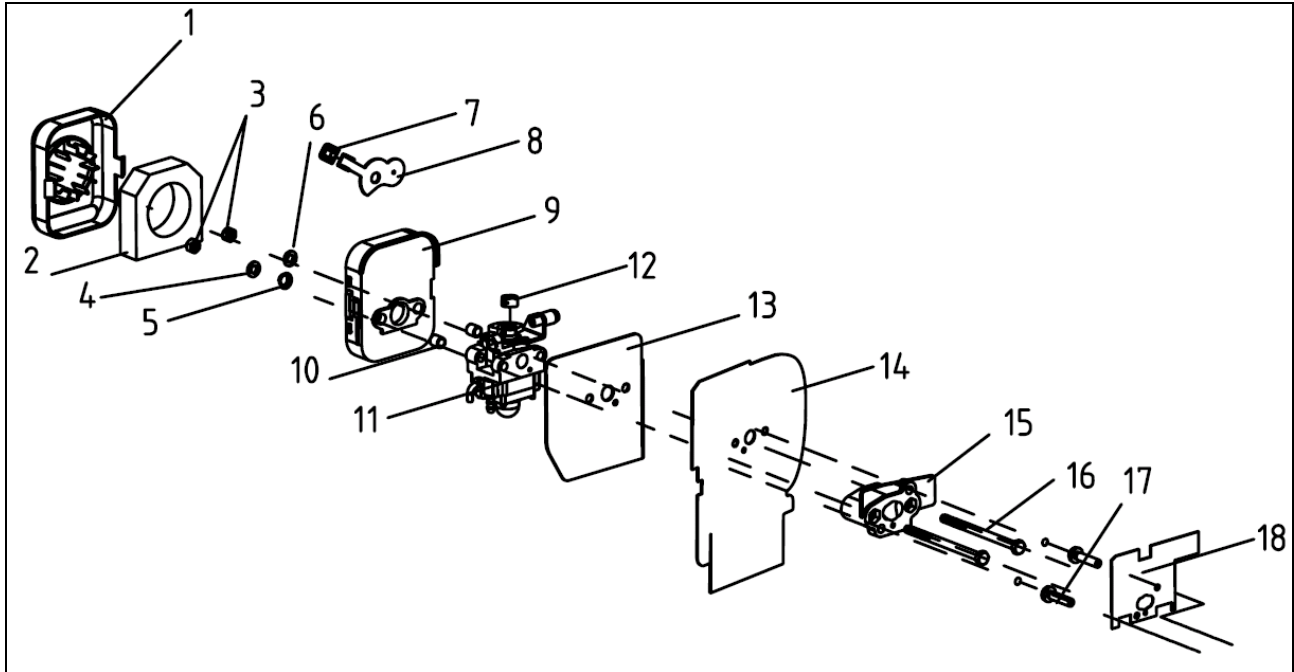

## ILLUSTRATED PARTS BOOK

2-Cycle 30cc Curved Shaft Trimmer

MODEL#: S-HLT-3017-CB-E, S-HLT-3017-CB

**Table of Contents**

Kit Sub-Assemblies ..... 3 - 6

Engine Assembly..... 7 - 9

Handle Assembly ..... 10 -11

## Carburetor Kit – **A101273**

REF. NO.	DESCRIPTION	PART NO.	QTY
1	Cover, Air Box	A101289	1
2	Filter	A101290	1
3	Nut, M5	A101291	2
4	Washer, $\phi 5 \times \phi 13.5$	A101292	2
5	Spring, Choke	A101293	1
6	Washer, $\phi 5 \times \phi 10$	A101294	1
7	Cap, Choke Lever	A101295	1
8	Lever, Choke	A101296	1
9	Box, Air Filter	A101297	1
10	Spacer, Air Filter	A101298	2
11	Carburetor	A101299	1
12	Bushing, Throttle Line	A101300	1
13	Gasket, Carburetor	A101301	1
14	Shield, Heat	A101302	1
15	Manifold, Carburetor	A101401	1
16	Bolt, M5×80	A101402	2
17	Screw, M5×28	A101403	2
18	Gasket, Carburetor Manifold	A101306	1