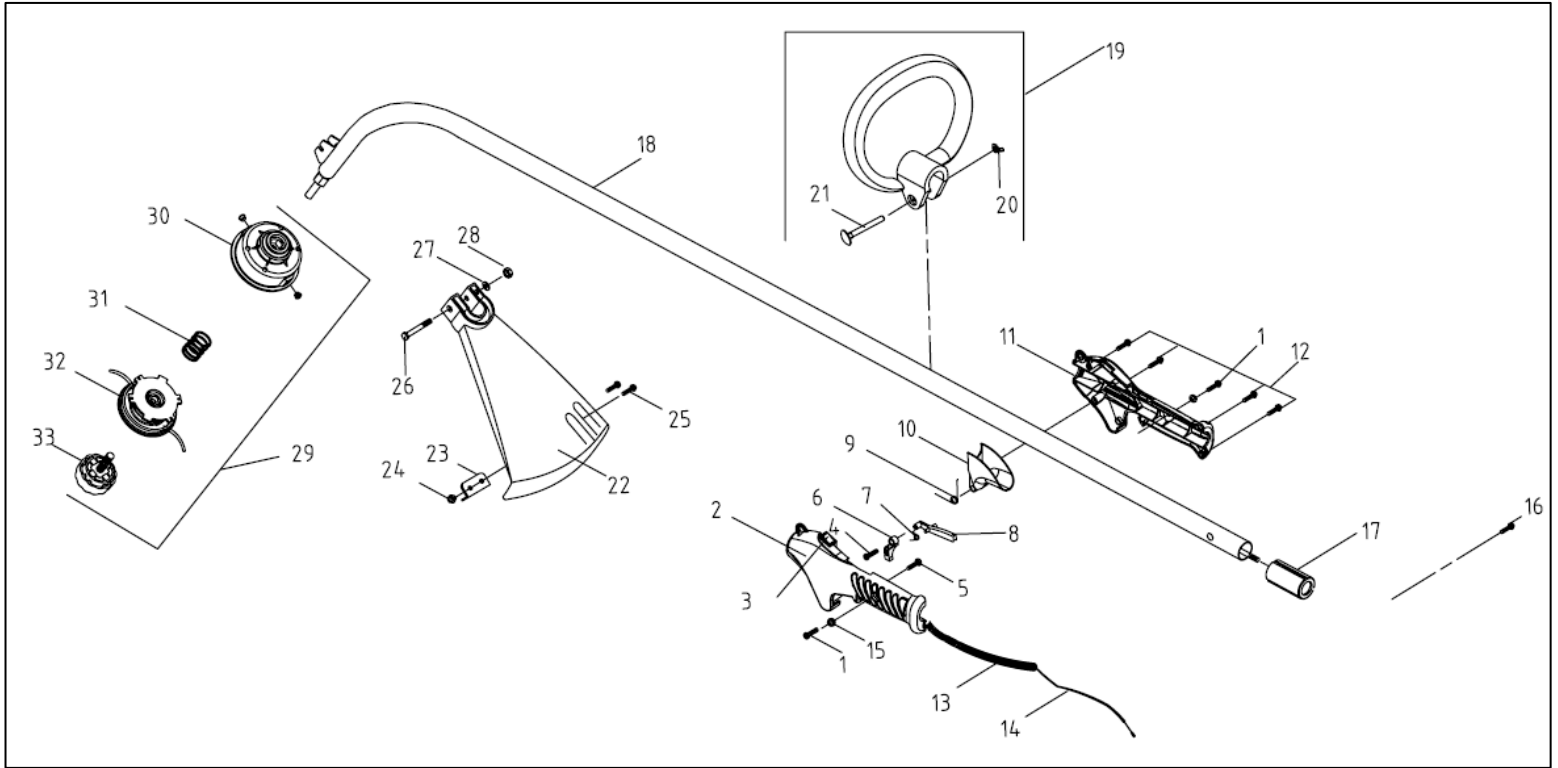

Handle Assembly

* #34 (not shown) is **Kit, Throttle Handle** which includes parts from #1 to #15.

Handle Assembly

REF. NO.	DESCRIPTION	PART NO.	QTY
1	Screw, M5×8	For Reference Only	2
2	Throttle Handle, Left Half	For Reference Only	1
3	Switch, Ignition	For Reference Only	1
4	Screw, ST2.9×12	For Reference Only	1
5	Screw, ST2.9×10	For Reference Only	1
6	Lever, Internal Throttle Lock	For Reference Only	1
7	Spring, Throttle Safety	For Reference Only	1
8	Lever, Throttle Lock	For Reference Only	1
9	Spring, Throttle Lock	For Reference Only	1
10	Trigger, Throttle	For Reference Only	1
11	Throttle Handle, Right Half	For Reference Only	1
12	Screw, ST3.5×15	For Reference Only	4
13	Tubing, Corrugated Flex	For Reference Only	1
14	Cable, Throttle	For Reference Only	1
15	Washer, φ5	For Reference Only	2
16	Screw, M5×13	For Reference Only	1
17	Bushing, Drive Shaft	For Reference Only	1
18	ASM, Curve Shaft (Includes Flex Drive Cable)	A200335	1
19	ASM, Handle	A200336	1
20	Wingnut, M6	A200294	1
21	Bolt, M6×45	A200295	1
22	Deflector, Grass	A200339	1
23	Blade, Line Trim	A100963	1
24	Nut, M5	A100964	2
25	Screw, M5×15	A100966	2
26	Bolt, M6X50	A100967	1
27	Washer, φ6	A100968	1
28	Nut, M6	A100969	1
29	ASM, Trimmer Head, Curve Shaft	A200346	1
30	Housing, Trimmer Head	A100973	1
31	Spring, Trimmer Head	A100974	1
32	Spool (Incl. Line)	A100975	1
33	Knob, Curved Shaft Trimmer	A200350	1
34	Kit, Throttle Handle (Includes #1 - #15)	A202282	1