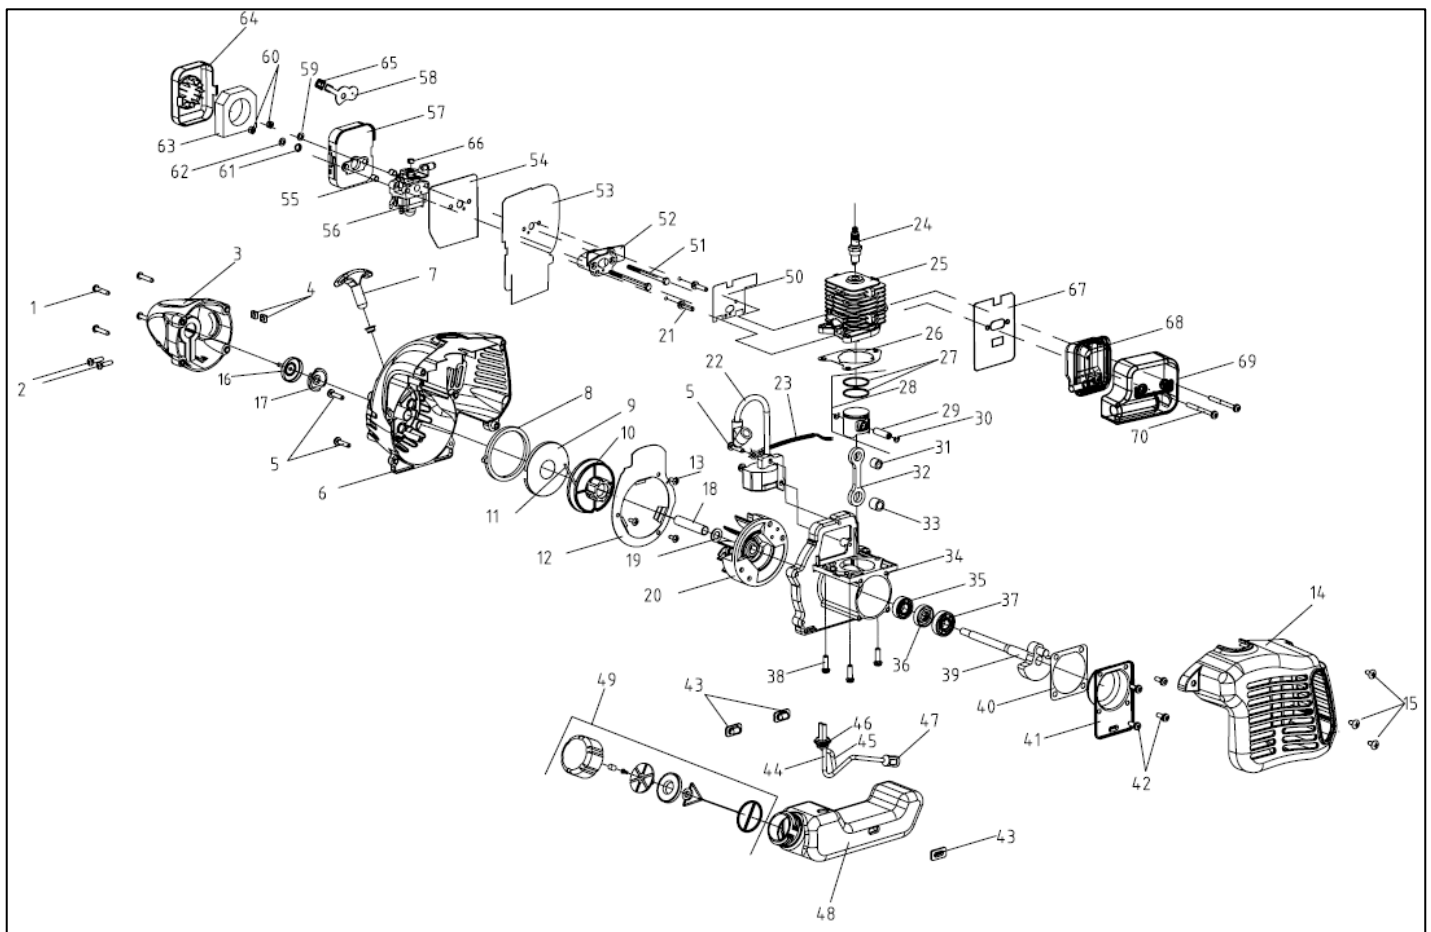

Engine Assembly

- #72 (not shown) is **Kit, Spring Starter**, which includes parts #8 and #9.

Engine Assembly

REF. NO.	DESCRIPTION	PART NO.	QTY
1	Screw, M5×25	For Reference Only	4
2	Bolt, M5×20	For Reference Only	2
3	Cover, Clutch	For Reference Only	1
4	Nut, M5	For Reference Only	2
5	Bolt, M5×23	A101305	4
6	Cover, Front	For Reference Only	1
7	Handle, Starter	A101339	1
8	Spring, Starter	For Reference Only	1
9	Retainer, Starter Spring	For Reference Only	1
10	Pulley, 30cc Starter	A200220	1
11	Rope, Starter	A101352	1
12	Retainer, Starter	For Reference Only	1
13	Screw, M4×12	For Reference Only	3
14	Shroud, Trimmer Engine	A200223	1
15	Screw, M5×16	A101342	3
16	Drum, Clutch	A200224	1
17	Shoes, Clutch	A200228	1
18	Spacer, Clutch	For Reference Only	1
19	Washer, φ10	For Reference Only	1
20	Flywheel, 30cc	A200230	1
21	Bolt, M5×28	A101403	3
22	Module, Ignition, Trimmer	A200232	1
23	Wire, Switch, Trimmer	A200233	1
24	Spark Plug	A101307	1
25	Cylinder	For Reference Only	1
26	Gasket, Cylinder	For Reference Only	1
27	Ring, Piston	For Reference Only	1
28	ASM, 30cc Piston	For Reference Only	1
29	Pin, Piston	For Reference Only	1
30	Retainer, Piston Pin	For Reference Only	2
31	Bearing, Needle 8×12×10	For Reference Only	1
32	Rod, Connecting	For Reference Only	1
33	Bearing, Needle 9.5×14.3	For Reference Only	1
34	Crankcase	For Reference Only	1
35	Bearing, Outer	For Reference Only	1
36	Seal, Crankcase	For Reference Only	1
37	Bearing, Inner	For Reference Only	1
38	Bolt, M6×20	A101319	3
39	Crankshaft	For Reference Only	1