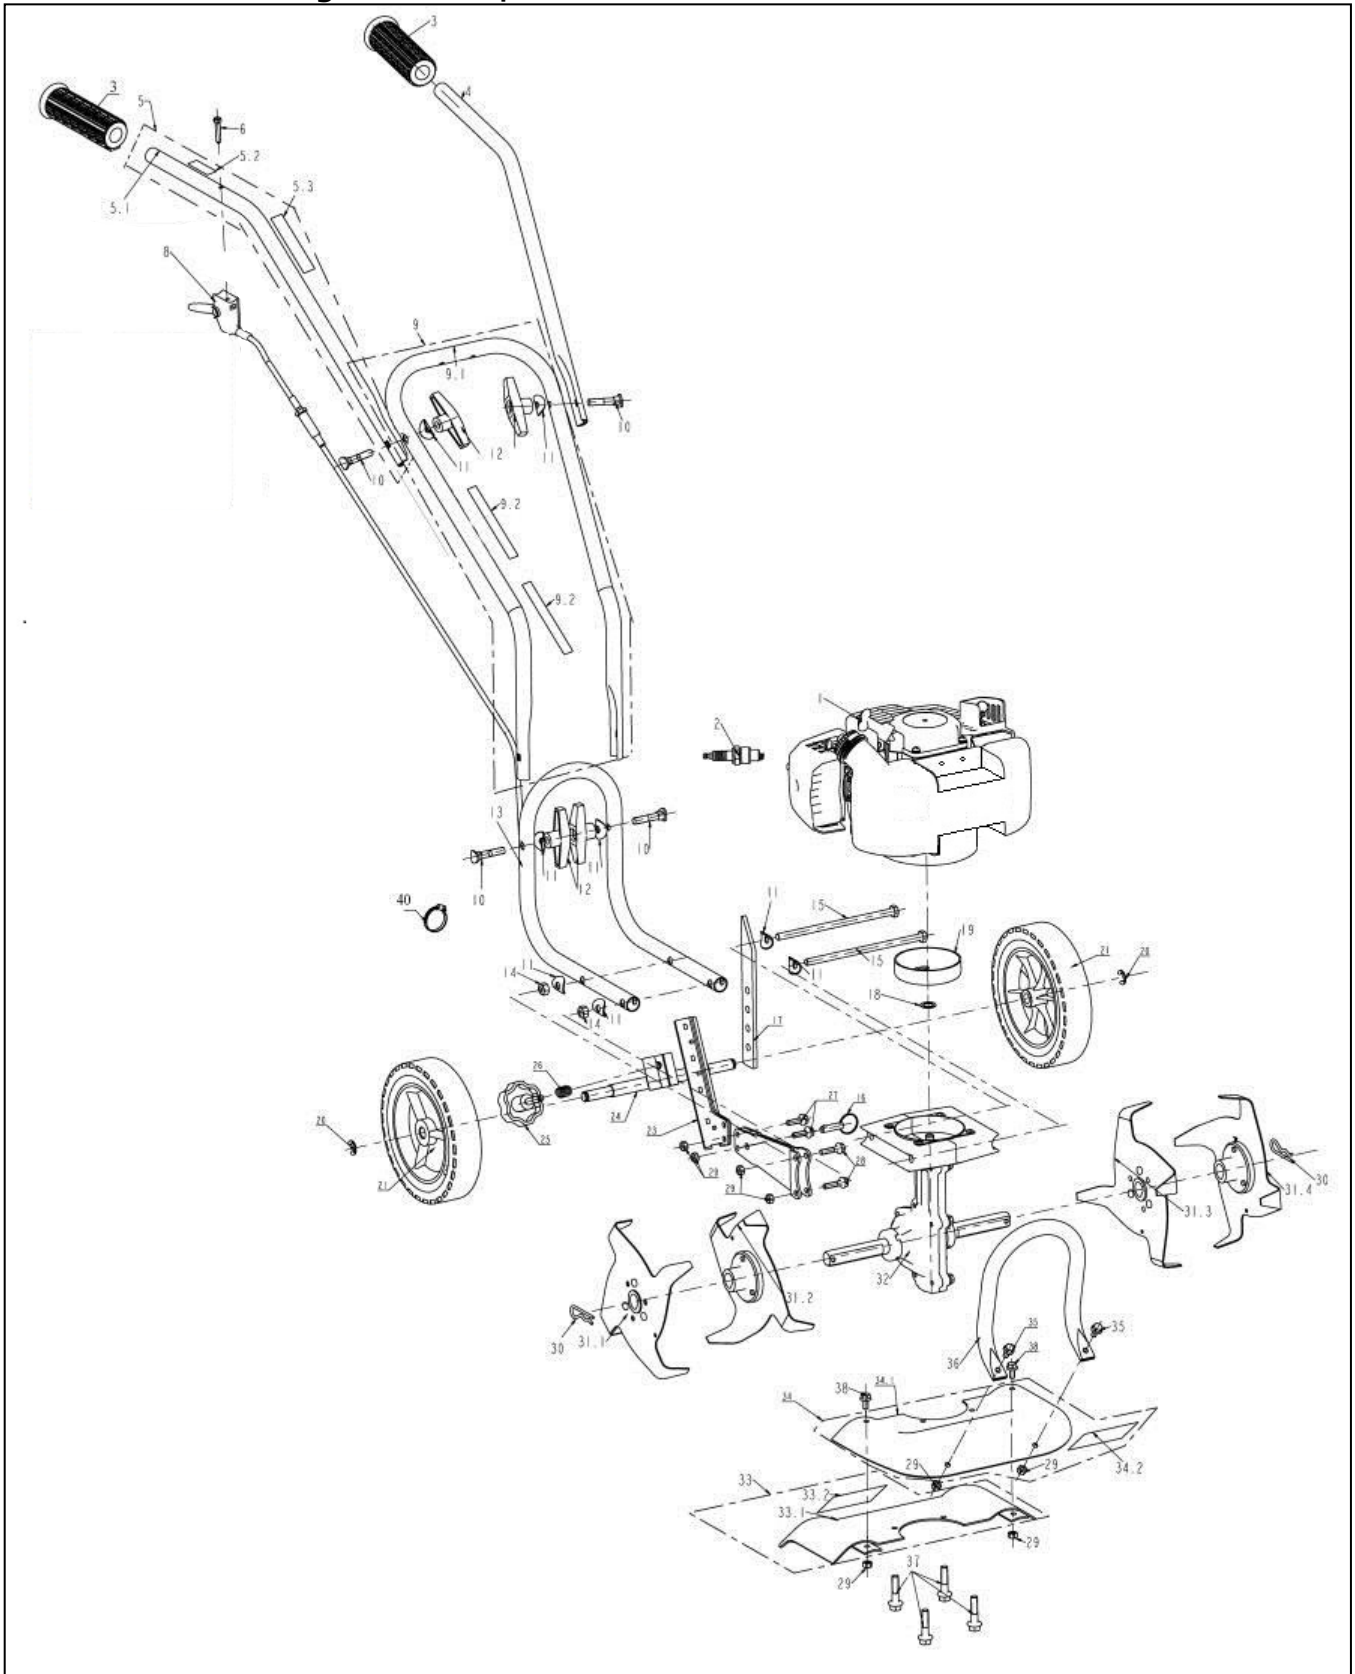

Unit Assembly- Model produced after October 2010

Unit Assembly

REF. NO.	DESCRIPTION	PART NO.	QTY
1	Engine	A203162	
2	Spark Plug	A200730	1
3	Grip, Handle	A200731	2
4	Handle, Upper Left	A200732	1
5	Handle Assy, Upper Right	A200733	1
5.1	Handle, Upper Right	<i>For Reference Only</i>	1
5.2	Label, Switch	<i>For Reference Only</i>	1
5.3	Label, Throttle	<i>For Reference Only</i>	1
6	Screw ST4.8x32	<i>For Reference Only</i>	1
8	Throttle Trigger & Cable	A200738	1
9	Handle Assy, Middle	A200739	1
9.1	Handle, Middle	<i>For Reference Only</i>	1
9.2	Label, Start Instruction	<i>For Reference Only</i>	1
10	Bolt M8x34	A101050	4
11	Curved Washer	A200741	8
12	Knob, Attachment	A200190	4
13	Handle, Lower	A200742	1
14	Nut M8	<i>For Reference Only</i>	2
15	Bolt M8x165	A200743	2
16	Detent Pin	A200744	1
17	Drag Stake	A200745	1
18	Washer	A200746	1
19	Clutch Drum	A200747	1
20	Clip	A200748	2
21	Tire & Rim	A101384	2
23	Bracket, New Wheel Adjust	A201876	1
24	Axle, Wheel	A201877	1
25	Knob, Wheel Adjust	A201878	1
26	Spring, Wheel Adjust	A201879	1
27	Washer 16	<i>For Reference Only</i>	1
28	Bolt M6x25	<i>For Reference Only</i>	2
29	Nut M6	<i>For Reference Only</i>	6
30	Cotter Pin	A200757	2
31	Tine Assembly	A200758	1
31.1	"D" Tine	A200791	1
31.2	"C" Tine	A200792	1
31.3	"B" Tine	A200793	1
31.4	"A" Tine	A200794	1
32	Transmission	A200759	1
33	Shield Assy, Southland Rear	<i>For Reference Only</i>	1
33.1	Shield, Southland Rear	A200760	1
33.2	Label, Warning	<i>For Reference Only</i>	1
34	Shield, Southland Front	A200762	1
35	Bolt M6x12	<i>For Reference Only</i>	4
36	Handle, Front Carry	A200764	1
37	Bolt M6x35	<i>For Reference Only</i>	4
38	Bolt M6X16	<i>For Reference Only</i>	2