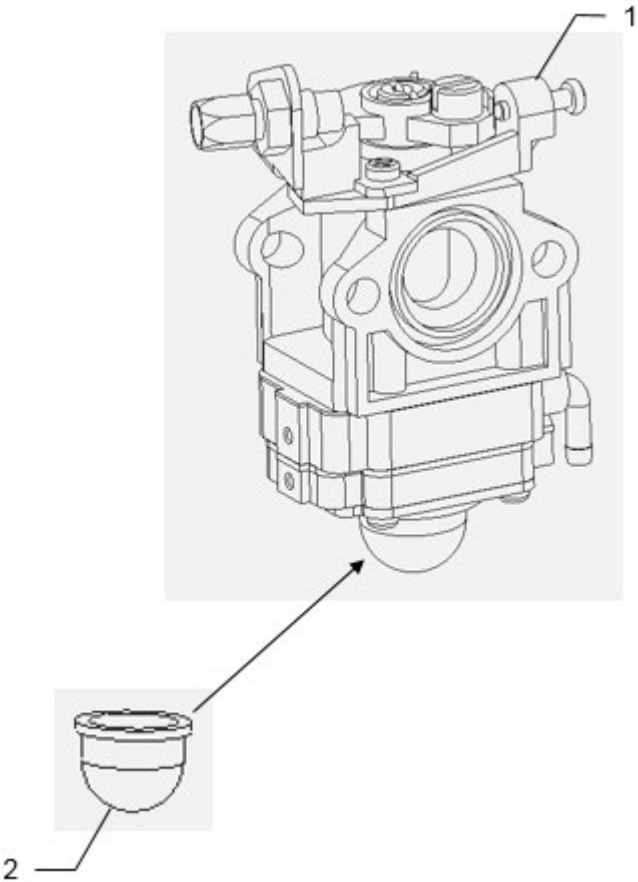

Carburetor Assembly

REF. NO.	DESCRIPTION	PART NO.	QTY
1	Carburetor	A200774	1
2	Primer Bulb	A202743	1