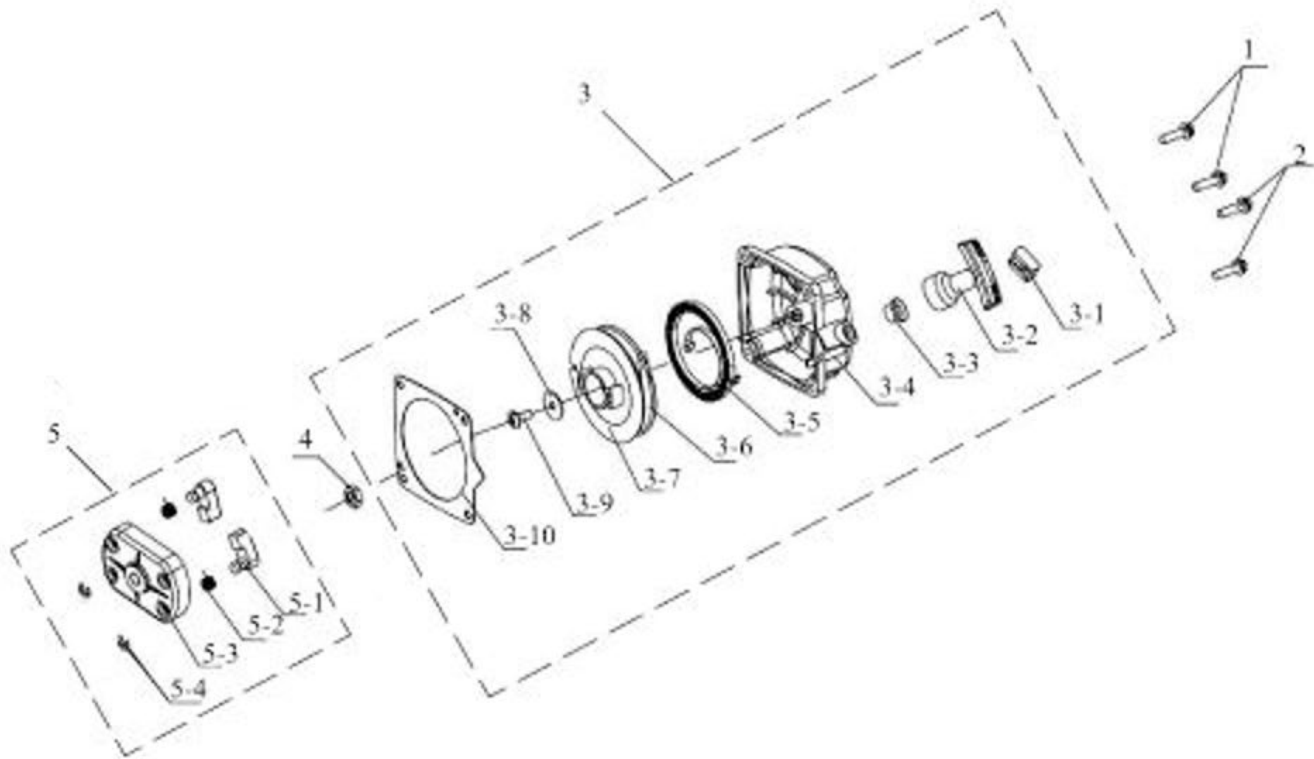

Recoil Starter Assembly

REF. NO.	DESCRIPTION	PART NO.	QTY
E	Recoil Starter Assembly (includes #1-#5)	A200783	1
1	Bolt M5x25	<i>For Reference Only</i>	2
2	Bolt M5x20	<i>For Reference Only</i>	2
3	Recoil Starter	A200696	1
3.1	Rope Clamp	<i>For Reference Only</i>	1
3.2	Handle, Recoil Starter	<i>For Reference Only</i>	1
3.3	Guide Sleeve	<i>For Reference Only</i>	1
3.4	Cover, Recoil Starter	<i>For Reference Only</i>	1
3.5	Spring, Recoil Starter	<i>For Reference Only</i>	1
3.6	Robe, Recoil Starter	<i>For Reference Only</i>	1
3.7	Spool	<i>For Reference Only</i>	1
3.8	Washer	<i>For Reference Only</i>	1
3.9	Bolt M5x10	<i>For Reference Only</i>	1
3.10	Gasket, Recoil Starter	A200865	1
4	Nut	A200866	1
5	Pawl, Starter ASM	A200697	1
5.1	Starting Ratchet	<i>For Reference Only</i>	2
5.2	Returning Spring	<i>For Reference Only</i>	2
5.3	Base, Starting Ratchet	<i>For Reference Only</i>	1
5.4	Clip	<i>For Reference Only</i>	2