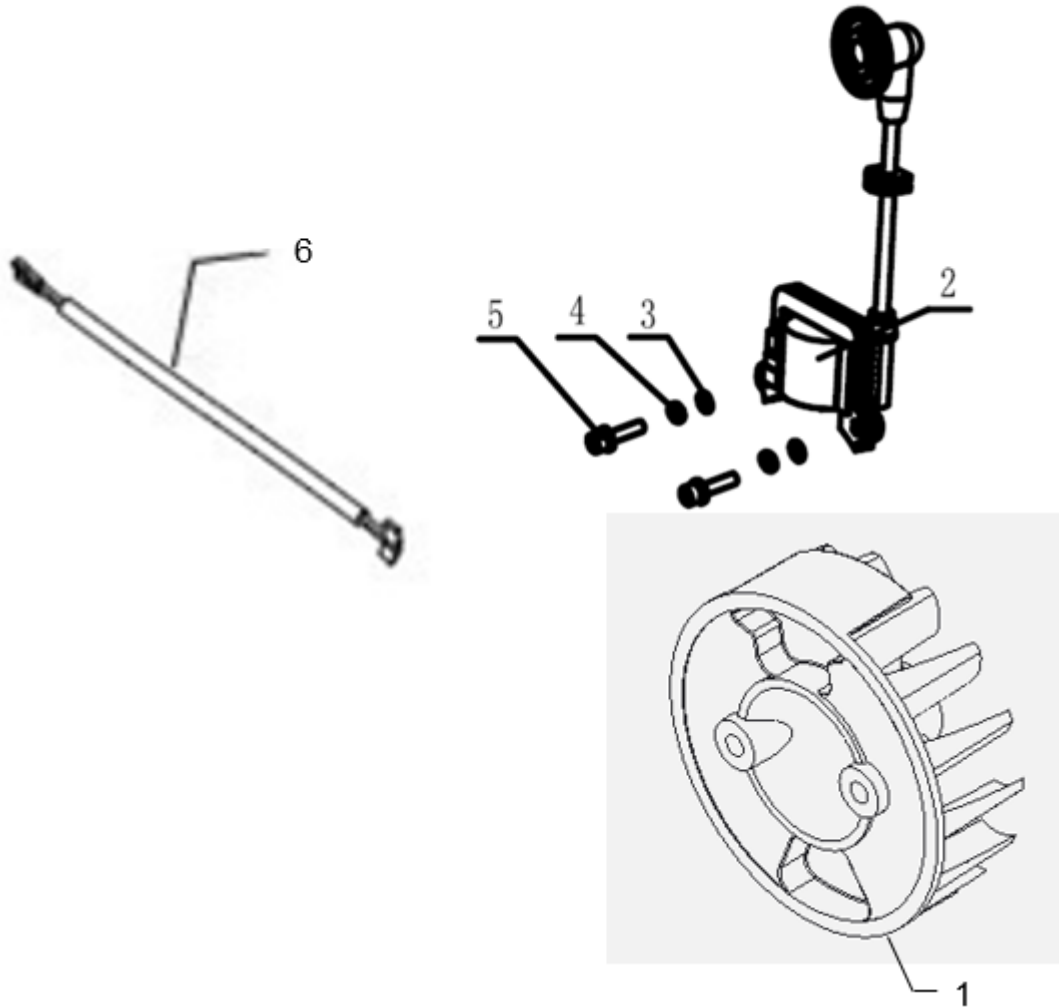

Clutch Assembly

REF. NO.	DESCRIPTION	PART NO.	QTY
D	Clutch Assembly	A200782	1
1	Washer	<i>For Reference Only</i>	2
2	Clutch Shoes and Spring	<i>For Reference Only</i>	1
3	Wave Spring Washer	<i>For Reference Only</i>	2
4	Standing Bolt	<i>For Reference Only</i>	2

Recoil Starter Assembly

REF. NO.	DESCRIPTION	PART NO.	QTY
E	Recoil Starter Assembly (includes #1-#5)	A200783	1
1	Bolt M5x25	<i>For Reference Only</i>	2
2	Bolt M5x20	<i>For Reference Only</i>	2
3	Recoil Starter	A200696	1
3.1	Rope Clamp	<i>For Reference Only</i>	1
3.2	Handle, Recoil Starter	<i>For Reference Only</i>	1
3.3	Guide Sleeve	<i>For Reference Only</i>	1
3.4	Cover, Recoil Starter	<i>For Reference Only</i>	1
3.5	Spring, Recoil Starter	<i>For Reference Only</i>	1
3.6	Robe, Recoil Starter	<i>For Reference Only</i>	1
3.7	Spool	<i>For Reference Only</i>	1
3.8	Washer	<i>For Reference Only</i>	1
3.9	Bolt M5x10	<i>For Reference Only</i>	1
3.10	Gasket, Recoil Starter	A200865	1
4	Nut	A200866	1
5	Pawl, Starter ASM	A200697	1
5.1	Starting Ratchet	<i>For Reference Only</i>	2
5.2	Returning Spring	<i>For Reference Only</i>	2
5.3	Base, Starting Ratchet	<i>For Reference Only</i>	1
5.4	Clip	<i>For Reference Only</i>	2

Cylinder Assembly

REF. NO.	DESCRIPTION	PART NO.	QTY
1	Stud, M6 x 1.0 x 63	<i>Reference Only</i>	2
2	Gasket, Muffler	A201107	1
3	Cylinder	<i>Reference Only</i>	1
4	Spark Plug	A200730	1
5	Screw, M5 x 0.8 x 20, SHCS, Grade 8.8	<i>Reference Only</i>	4
6	Gasket, Cylinder	<i>Reference Only</i>	1
7	Gasket, Isolator	A200838	1
8	Assembly, Carburetor Isolator	A200839	1
9	Flat Washer, M5	<i>Reference Only</i>	2
10	Lock Washer, M5	<i>Reference Only</i>	2
11	Screw, M5 x 0.8 x 25, SHCS, Grade 8.8	<i>Reference Only</i>	2
12	Gasket, Carburetor	A200841	1

Ignition Assembly

REF. NO.	DESCRIPTION	PART NO.	QTY
1	Flywheel	A202704	1
2	Ignition Module	A202703	1
3	Flat Washer, M5	<i>Reference Only</i>	2
4	Lock Washer, M5	<i>Reference Only</i>	2
5	Screw, M5 x 0.8 x 20, SHCS, Grade 8.8	<i>Reference Only</i>	2
6	Wire Harness	A203729	1