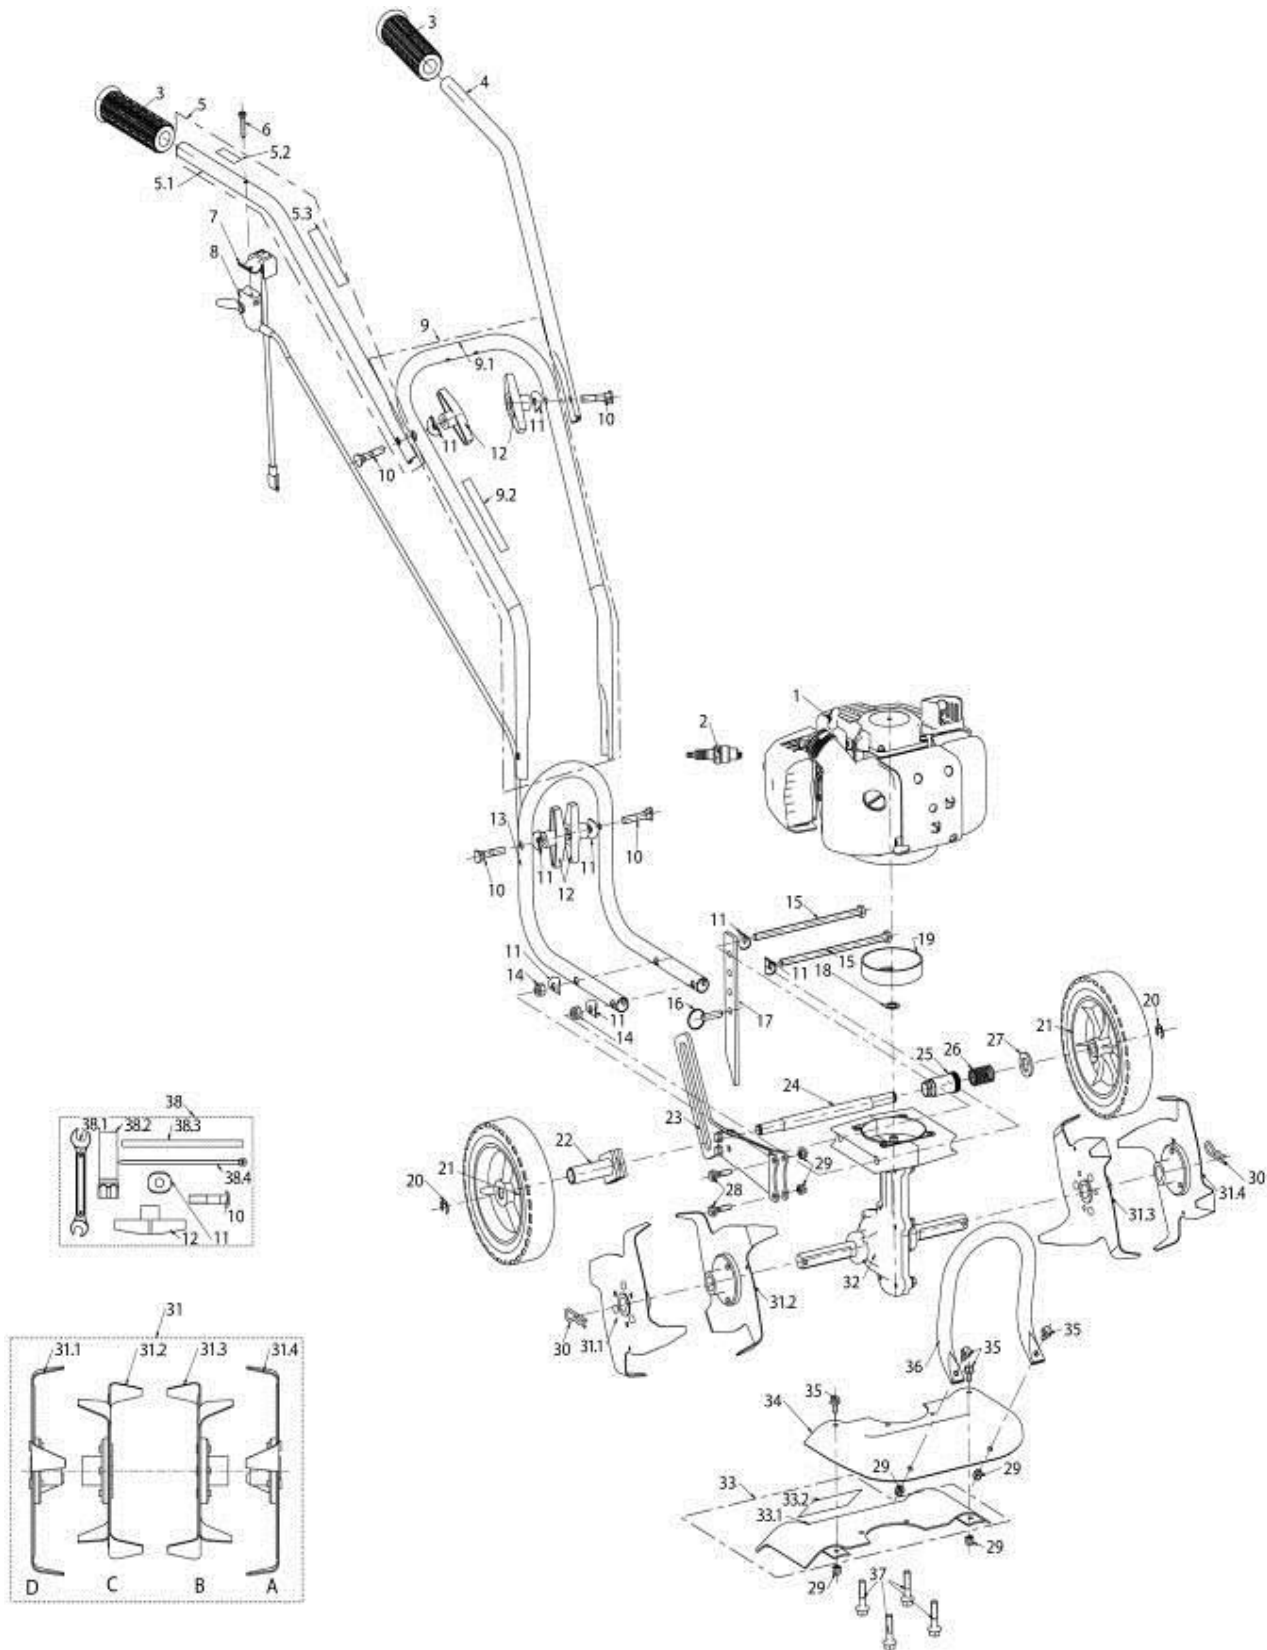

Unit Assembly- Model produced before October 2010

Unit Assembly

REF. NO.	DESCRIPTION	PART NO.	QTY
1	Engine	A203162	1
2	Spark Plug	A200730	1
3	Grip, Handle	A200731	2
4	Handle, Upper Left	A200732	1
5	Handle Assy, Upper Right	A200733	1
5.1	Handle, Upper Right	<i>For Reference Only</i>	1
5.2	Label, Switch	<i>For Reference Only</i>	1
5.3	Label, Throttle	<i>For Reference Only</i>	1
6	Screw ST4.8x32	<i>For Reference Only</i>	1
7	Switch, Ignition	A200737	1
8	Throttle Trigger & Cable	A200738	1
9	Handle Assy, Middle	A200739	1
9.1	Handle, Middle	<i>For Reference Only</i>	1
9.2	Label, Start Instruction	<i>For Reference Only</i>	1
10	Bolt M8x34	A101050	4
11	Curved Washer	A200741	8
12	Knob, Attachment	A200190	4
13	Handle, Lower	A200742	1
14	Nut M8	<i>For Reference Only</i>	2
15	Bolt M8x165	A200743	2
16	Detent Pin	A200744	1
17	Drag Stake	A200745	1
18	Washer	A200746	1
19	Clutch Drum	A200747	1
20	Clip	A200748	2
21	Tire & Rim	A101384	2
22	Bracket, Sliding	<i>For Reference Only</i>	1
23	Bracket, Wheel Adjust	<i>For Reference Only</i>	1
24	Axle	<i>For Reference Only</i>	1
25	Collar	<i>For Reference Only</i>	1
26	Spring	<i>For Reference Only</i>	1
27	Washer 16	<i>For Reference Only</i>	1
28	Bolt M6x25	<i>For Reference Only</i>	2
29	Nut M6	<i>For Reference Only</i>	6
30	Cotter Pin	A200757	2
31	Tine Assembly	A200758	1
31.1	"D" Tine	A200791	1
31.2	"C" Tine	A200792	1
31.3	"B" Tine	A200793	1
31.4	"A" Tine	A200794	1
32	Transmission	A200759	1
33	Shield Assy, Southland Rear	<i>For Reference Only</i>	1
33.1	Shield, Southland Rear	A200760	1
33.2	Label, Warning	<i>For Reference Only</i>	1
34	Shield, Southland Front	A200762	1
35	Bolt M6x12	<i>For Reference Only</i>	4
36	Handle, Front Carry	A200764	1
37	Bolt M6x35	<i>For Reference Only</i>	4
38	Hardware Bag	<i>For Reference Only</i>	1
38.1	Wrench	<i>For Reference Only</i>	1
38.2	Spark Plug Wrench	<i>For Reference Only</i>	1
38.3	Spark Plug Rod	<i>For Reference Only</i>	1
38.4	Cable Tie	<i>For Reference Only</i>	3